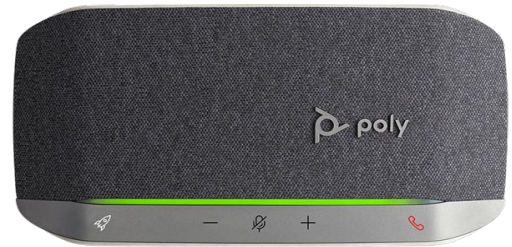

HP SKU Number

POLY SKU number

HP 100 Character description

85R77AA

218427-01

Poly Sync 20 Case

85R80AA

218429-01

Poly Sync 40 Desk Mount

85T35AA#AB2

218430-02

Poly Sync 40 Charging Stand with Power Supply (China only)

85R78AA

218430-01

Poly Sync 40 Charging Stand with Universal Power Supply

786C4AA

217877-01

Poly BT700 USB-A Bluetooth Adapter

786C5AA

217878-01

Poly BT700 USB-C Bluetooth Adapter

85R82AA

2-221629-099

Poly Sync 60 Universal Power Supply