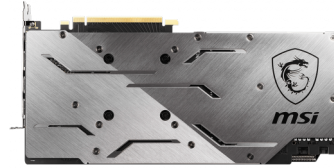

msi

GRAPHICS CARD

GeForce RTX 2070 GAMING Z 8G

SPECIFICATION

Model Name	GeForce RTX™ 2070 GAMING Z 8G
Graphics Processing Unit	NVIDIA® GeForce RTX™ 2070
Interface	PCI Express x16 3.0
Cores	2304 Units
Core Clocks	Boost: 1830 MHz
Memory Speed	14 Gbps
Memory	8GB GDDR6
Memory Bus	256-bit
Output	DisplayPort x 3 (v1.4) / HDMI 2.0b x 1 / USB Type-C x 1
HDCP Support	2.2
Power consumption	225 W
Power connectors	8-pin x 1, 6-pin x 1
Recommended PSU	550 W
Card Dimension(mm)	295 x 140 x 56 mm
Weight (Card / Package)	1485 g / 2033 g
DirectX Version Support	12 API
OpenGL Version Support	4.5
Maximum Displays	4
VR Ready	Y
G-SYNC® technology	Y
Adaptive Vertical Sync	Y
Digital Maximum Resolution	7680x4320

CONNECTIONS

1. DisplayPort
2. HDMI
3. USB Type-C

FEATURE

TORX FAN 3.0

Award-winning fan design combining two different fin designs for cool & quiet gaming.

DOUBLE BALL BEARINGS

Strong and lasting core for the TORX Fan 3.0 to provide years of smooth and silent gaming.

Mastery of Aerodynamics

Using groundbreaking aerodynamic techniques, the heatsink is optimized for efficient heat dissipation.

ZERO FROZR

Eliminates fan noise by stopping the fans in low-load situations so you can focus on your game.

CUSTOM PCB

An optimized PCB design with enhanced power delivery provides a solid base for high performance gaming.

SOLID BACKPLATE

Increases toughness of the card to prevent bending while complementing the design.