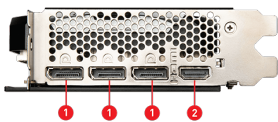

SPECIFICATIONS

Model Name	GeForce RTX™ 4060 Ti VENTUS 3X 8G OC
Graphics Processing Unit	NVIDIA® GeForce RTX™ 4060 Ti
Interface	PCI Express® Gen 4 x16 (uses x8)
Core Clocks	Extreme Performance: 2580 MHz (MSI Center) Boost: 2565 MHz
CUDA® CORES	4352 Units
Memory Speed	18 Gbps
Memory	8GB GDDR6
Memory Bus	128-bit
Output	DisplayPort x 3 (v1.4a) HDMI™ x 1 (Supports 4K@120Hz HDR and 8K@60Hz HDR and Variable Refresh Rate (VRR) as specified in HDMI™ 2.1a)
HDCP Support	Y
Power consumption	160 W
Power connectors	8-pin x 1
Recommended PSU	550 W
Card Dimension (mm)	308 x 120 x 43 mm
Weight (Card / Package)	713 g / 1065 g
DirectX Version Support	12 Ultimate
OpenGL Version Support	4.6
Maximum Displays	4
G-SYNC® technology	Y
Digital Maximum Resolution	7680 x 4320

CONNECTIONS

1. DisplayPort
2. HDMI™

FEATURES

Triple Fan

Three fans and a huge heatsink ensure a cool and quiet experience for you.

TORX FAN 4.0

A masterpiece of teamwork, fan blades work in pairs to create unprecedented levels of focused air pressure.

Copper Baseplate

A solid nickel-plated copper baseplate transfers heat from the GPU to all heat pipes for better cooling.

Core Pipe

Precision-machined heat pipes ensure max contact to the GPU and spread heat along the full length of the heatsink.

Airflow Control

Don't sweat it, Airflow Control guides the air to exactly where it needs to be for maximum cooling.

Reinforcing Backplate

The reinforcing backplate features a flow-through design that provides additional ventilation.