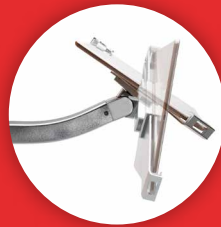

# Security Wall Mount

for 7-13 Inch Tablets

## Security Wall Mount

Functional design meets top-notch security with CTA Digital's Security Wall Mount for 7-13 Inch Tablets. Perfect for the classroom, conference room, or retail point of sale, this sleek, compact stand gives your tablet true anti-theft protection without compromising on utility. The adjustable holder accommodates all 7-13 inch tablets, including the iPad mini, iPad Air, iPad Pro, Surface Pro, and Galaxy Tab S2. A lock and key mechanism secures your tablet into place for top-notch anti-theft protection. The tablet holder rotates a full 360 degrees so you can achieve portrait or landscape orientations, and the stand is outfitted with a flexible joint to allow for further ease of use. Keep your tablet charging while in use with clean cable routing through the stand. The compact square base mounts easily to any wall with included mounting hardware via predrilled holes.

Anti-Theft Lock

Adjustable Angle

Cable Routing

Mounts to Any Surface

### Features:

- Tablet holder rotates 360 degrees for portrait and landscape orientations
- Flexible joint allows front-to-back tilting
- Lock and key security system keeps tablet in holder
- Anti-theft cable keeps mount attached to any fixture
- Base mounts easily to wall or other flat surface via predrilled holes
- Cable routing slots in the stand for clean setup while charging
- Compatible with any 7-13 inch tablets, including iPad mini, iPad Air, iPad Pro, Surface Pro, and Galaxy Tab S2