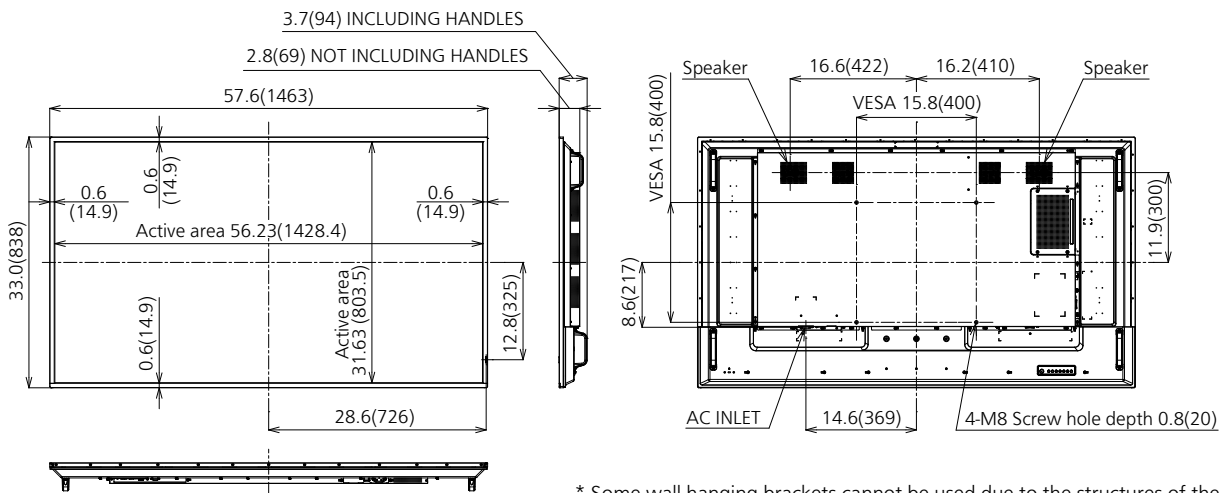

*When operated directly in front of receptor.

INCLUDED ACCESSORIES

- Remote Control
- Batteries (AAA size) x 2
- AC cord (approx. 78.7" (approx. 2 m))
- Clamper x 2
- Operating Instruction Book

OPTIONAL ACCESSORIES

Pedestal	TY-ST75PE9
Wall hanging bracket	TY-WK98PV1

DIMENSIONS

Cautions: This drawing is not a scale
Units : inches (mm)

* Some wall hanging brackets cannot be used due to the structures of the product. Check the product drawing before using.