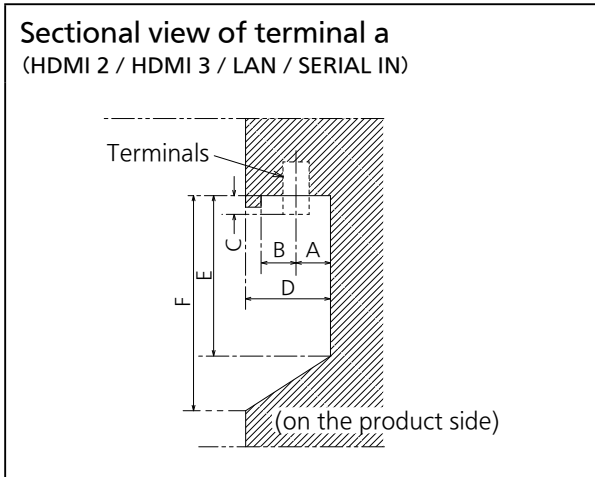

● Drawing of terminals

View from back

SECTION B-B

SECTION A-A

Magnified figure of terminal a

Terminal a
65CQ2U Terminal (Bottom)

	HDMI	LAN	SERIAL IN
A	0.46 (11.7)	0.51 (13.2)	0.57 (14.5)
B	0.55 (14.0)	0.49 (12.5)	0.44 (11.2)
C	-	-	0.21 (5.2)
D	1.18 (30.1)		
E	2.73 (69.5)		
F	3.19 (81.2)		

Units : inches (mm)

Terminal b
65CQ2U Terminal (Side)

Units : inches (mm)

	AUDIO OUT	USB	ANTENNA / CABLE IN	AUDIO IN	PC IN	HDMI
A	0.67 (17.2)	0.54 (13.8)	0.69 (17.6)	0.70 (17.8)	0.68 (17.5)	0.57 (14.7)
B	0.42 (10.8)	0.43 (11.1)	0.40 (10.4)	0.40 (10.2)	0.41 (10.5)	0.51 (13.2)
C	0.34 (8.5)	-	0.44 (11.1)	0.11 (2.7)	0.21 (5.1)	-
D	1.30 (33.1)					