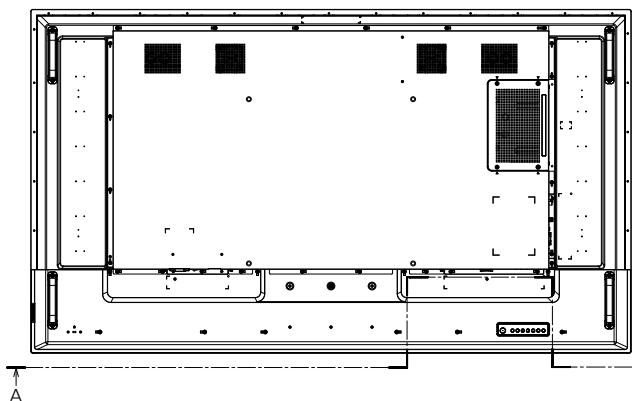

● Drawing of terminals

View from back

SECTION B-B

Magnified figure of terminal a