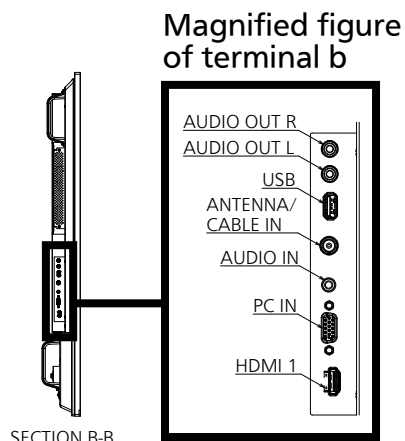

● Drawing of terminals

View from back

SECTION B-B

Magnified figure of terminal a