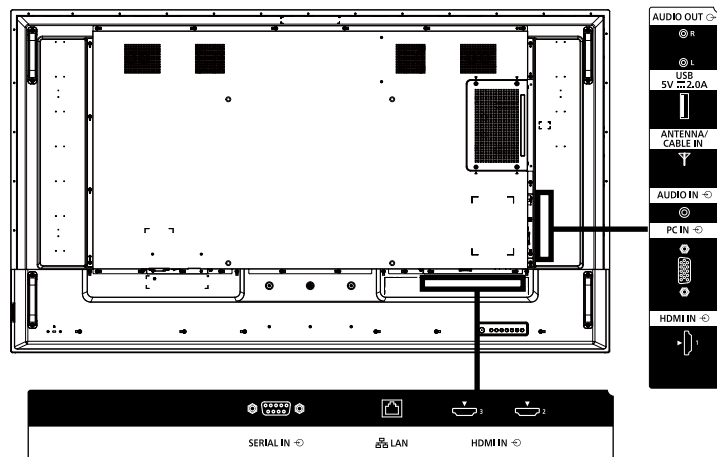

CONNECTION TERMINAL

* Specifications and appearance are subject to change without notice.