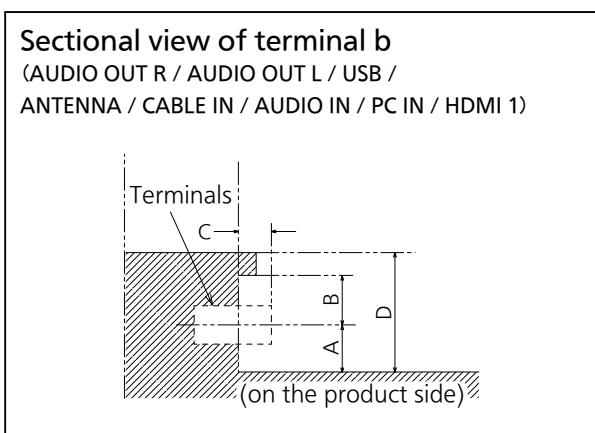

Terminal b
65CQ2U Terminal (Side)

Units : inches (mm)

	AUDIO OUT	USB	ANTENNA / CABLE IN	AUDIO IN	PC IN	HDMI
A	0.67 (17.2)	0.54 (13.8)	0.69 (17.6)	0.70 (17.8)	0.68 (17.5)	0.57 (14.7)
B	0.42 (10.8)	0.43 (11.1)	0.40 (10.4)	0.40 (10.2)	0.41 (10.5)	0.51 (13.2)
C	0.34 (8.5)	-	0.44 (11.1)	0.11 (2.7)	0.21 (5.1)	-
D	1.30 (33.1)					

*Due to the construction of terminal, some types of connecting cable or USB memory device cannot be used.
Be sure to use connecting cable or USB memory device after confirmation in this drawing.