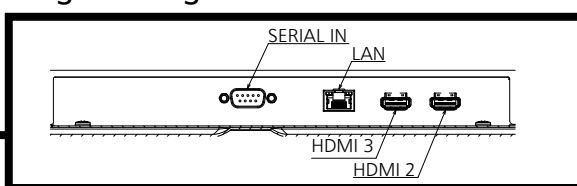

● Drawing of terminals

View from back

SECTION B-B

SECTION A-A

Magnified figure of terminal a

Terminal a
65CQ2U Terminal (Bottom)

	HDMI	LAN	SERIAL IN
A	0.46 (11.7)	0.51 (13.2)	0.57 (14.5)
B	0.55 (14.0)	0.49 (12.5)	0.44 (11.2)
C	-	-	0.21 (5.2)
D	1.18 (30.1)		
E	2.73 (69.5)		
F	3.19 (81.2)		