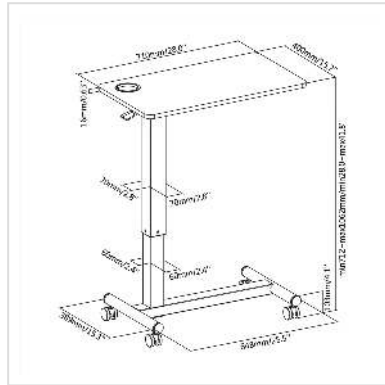

ROLINE Gas Spring Side Table / Workstation, height adjustable, white

Product No.	17.02.1549
Manufacturer	ROLINE
Manufacturer No.	17.02.1549
EAN (single piece)	7630049619937

roline
Designed for Professionals

Work healthier! A change from sit to stand is good for your spine. With our height adjustable ROLINE Gas Spring Side Table / Workstation you can do your work standing.

- Offers maximum comfort and adaptability to multiple requirements / applications
- Frees users from a fixed working area
- Smooth and quiet height adjustment
- A gas spring with a self-locking mechanism provides smooth and effortless height adjustment
- A sturdy column along with heavy-duty frame enhances the stability while writing or typing
- Built-in cup slot prevents the cup from falling or slipping while moving
- Squeeze Lever: makes the adjustment easy, creates smooth and quick transitions
- Heavy-Duty Casters with Locking Mechanism
- Stable metal/plastic frame
- Eco-Friendly Particle Board: features heavy-duty and moisture resistance
- High-Strength Steel Frame: better durability to weight and wear
- Drink Holder: for cups or cans
- Top shelf (W x D: 71 x 40 cm)
- Mobile via 4 wheels, 2 of which can be locked
- Max. Load: 7 kg
- Colour: white
- Dimensions (H x W x D): min. 71 / max. 106 x 71 x 40 cm
- Table top thickness 16mm (Melamine)

The furniture is height adjustable just as you need it and helps to create an ergonomic,

healthy workplace by allowing users to sit or stand throughout the day.

Technical specifications

Manufacturer	ROLINE
Product group	Furniture
Product type	PC workstation
Colour	white
width table top	70 cm
depth table top	40 cm
strength table top	16 mm
Height	712 mm
Width	710 mm
Depth	400 mm