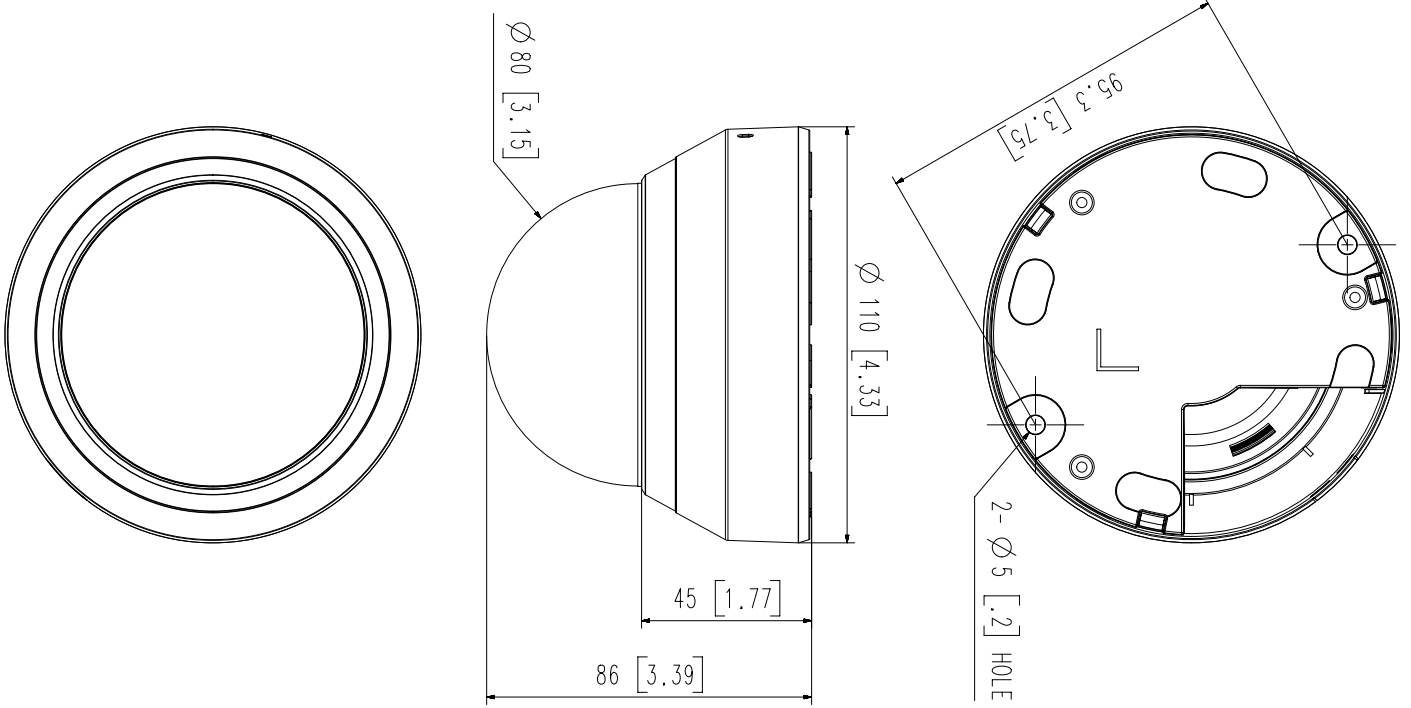

No.	MODEL NAME	DATE
1	QND-6010R/6020R/6030R QND-7010R/7020R/7030R	19.10.22
2	LND-6010R/6020R/6030R LND-6011R/6021R/6031R	19.10.22
3	QND-6012R/6022R/6032R	19.10.22
4	LND-6012R/6022R/6032R	19.10.22

Unit : mm [inch]   SCALE : 1/1   © Hanwha Technwin