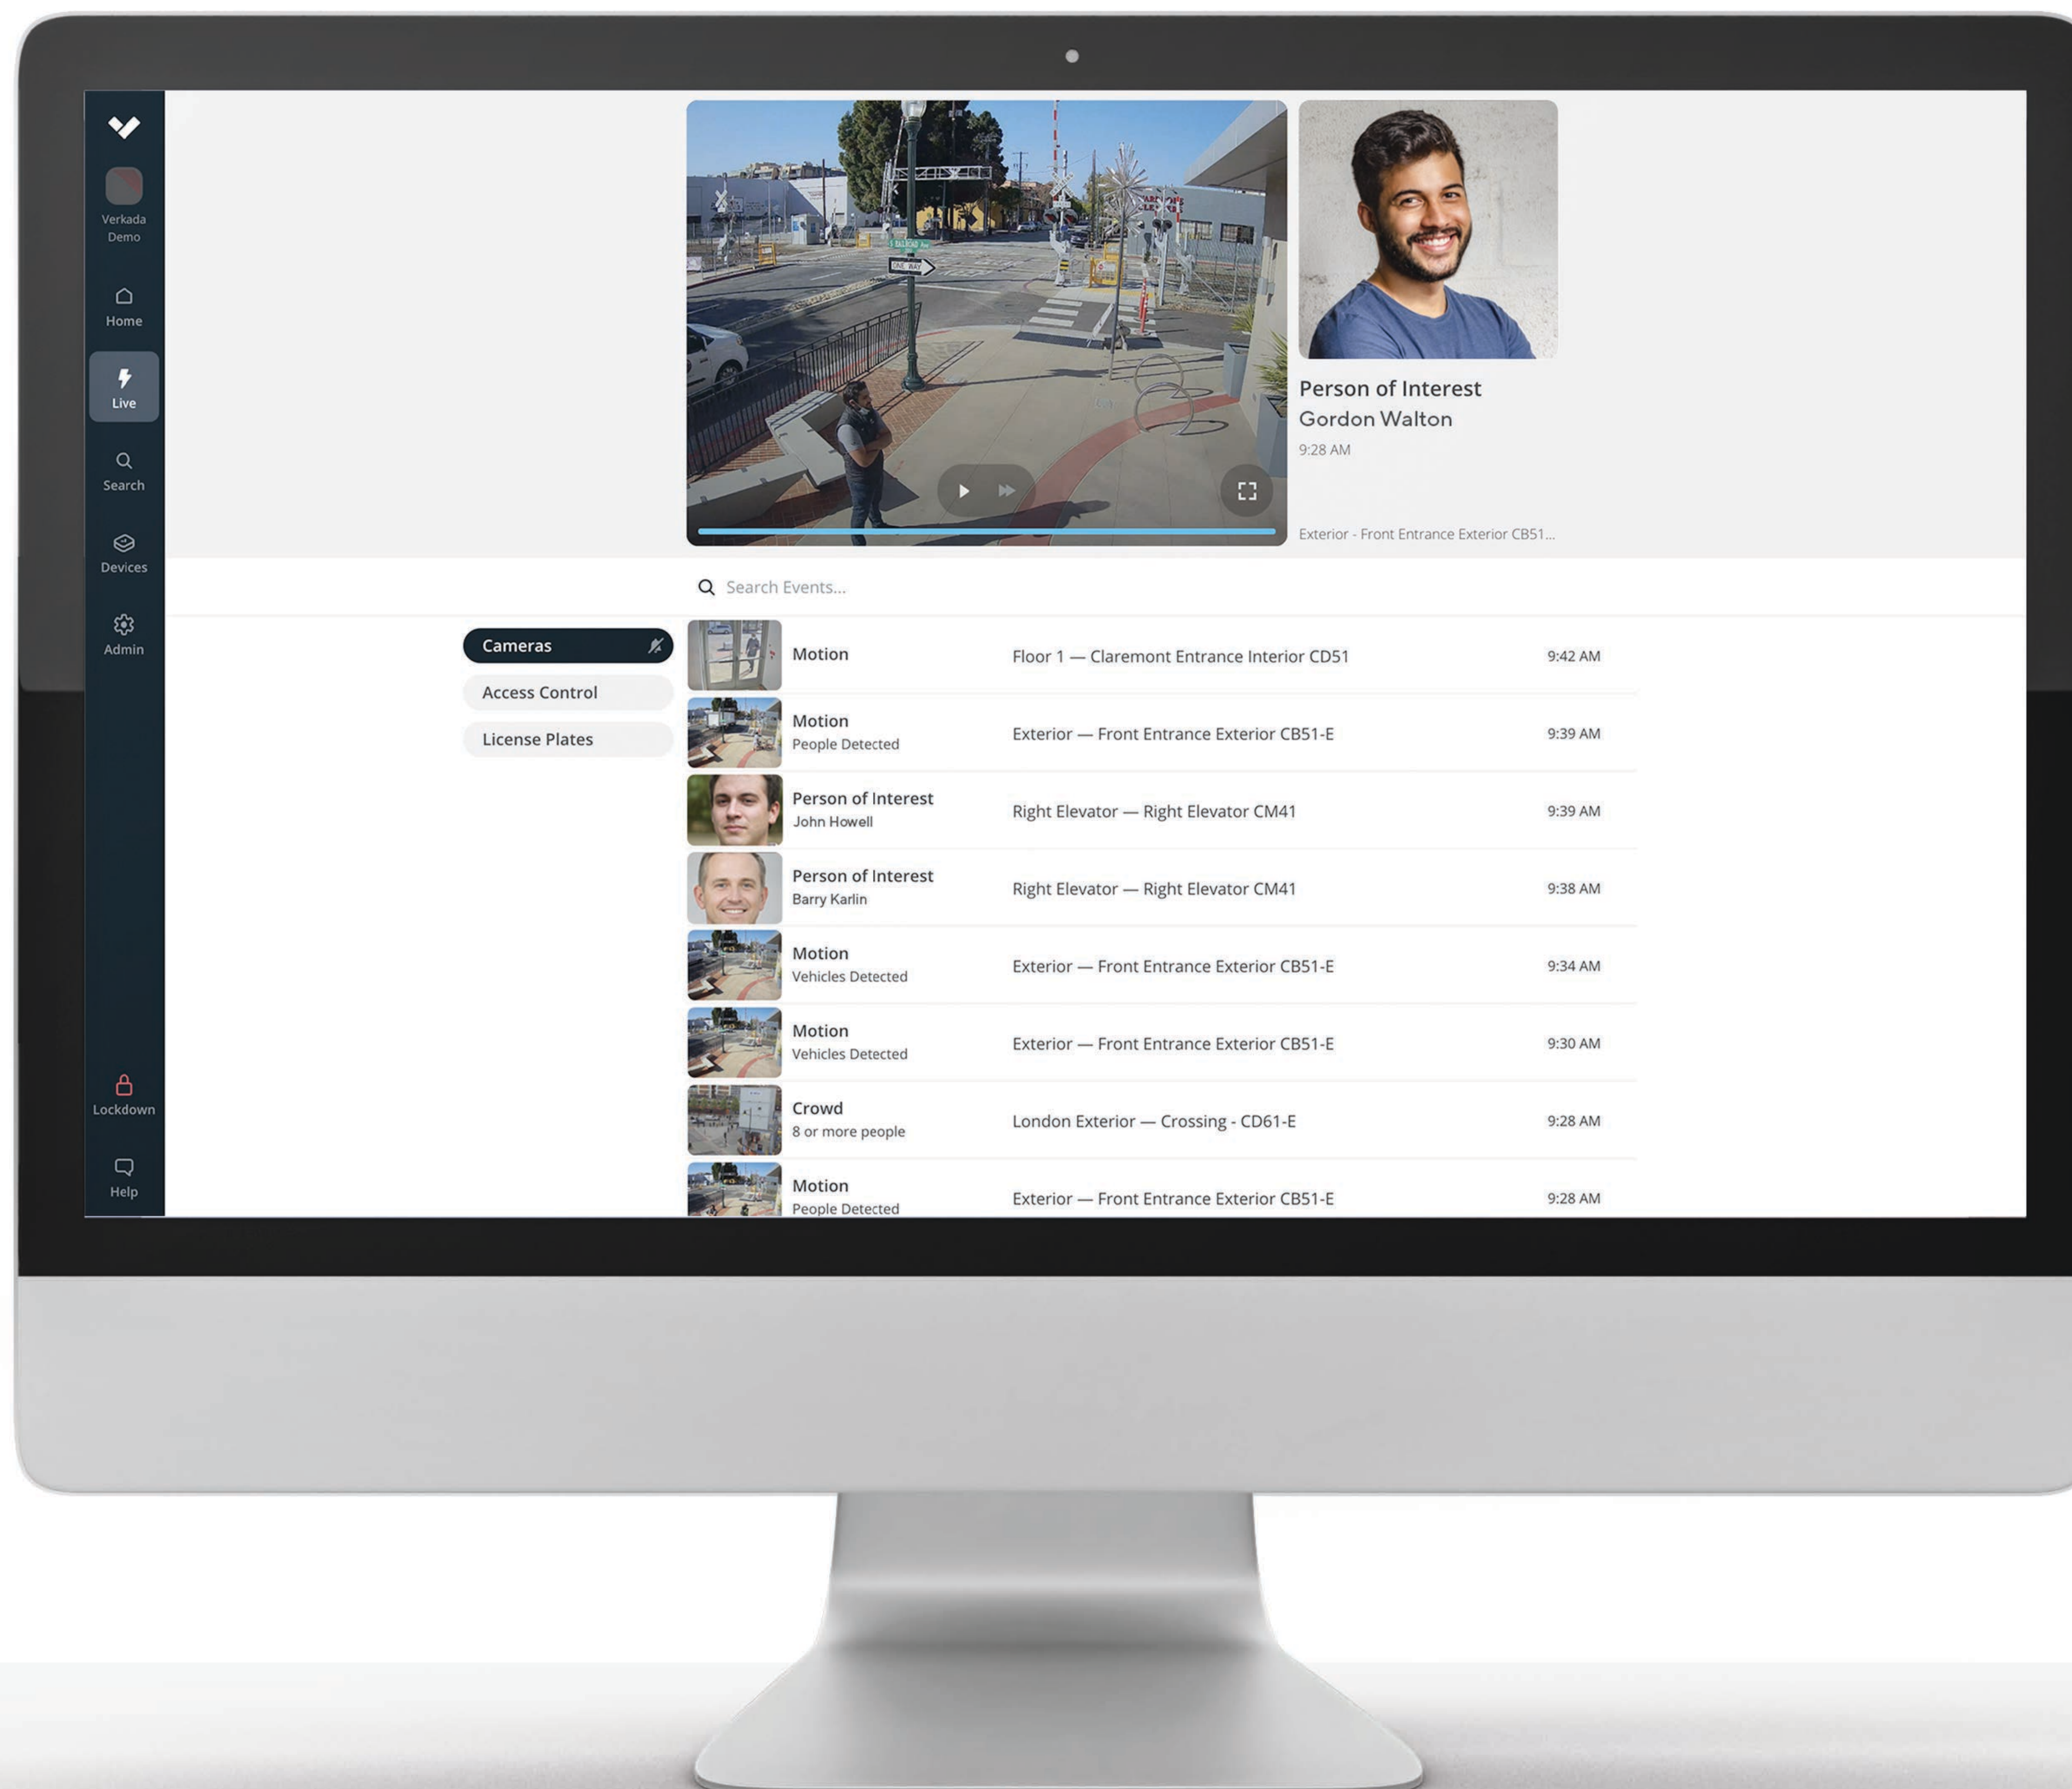

Powerful video security built
for any environment

Overview

Verkada's Dome Series delivers enterprise-grade security in a wide range of options for any indoor or outdoor environment, including image resolutions up to 4K. Each dome camera features a rugged, vandal-resistant design, simple installation, and 8x more processing power than the previous generation to unlock edge-based analytics for advanced people and vehicle insights.

All cameras in the Dome Series are part of Verkada's line of hybrid cloud cameras and work out-of-the-box without any additional downloads or configurations. With standard features like end-to-end encryption, onboard storage, and advanced motion-based insights, organizations are able to quickly scale their coverage and increase situational awareness across any number of locations.

Ready For Scale

- Bandwidth-friendly, using 5–20 Kbps per camera in steady mode
- Scale to thousands of cameras across all locations
- No added equipment needed to support additional cameras

No Hidden Costs

Command, Verkada's cloud-based management software, is designed to deliver simple access and management for all cameras and users across all sites from virtually anywhere in the world. From Command, users can set up new cameras, create sites, manage settings, access live and archived footage, manage users, and access the advanced features powered by Verkada's edge based analytics.