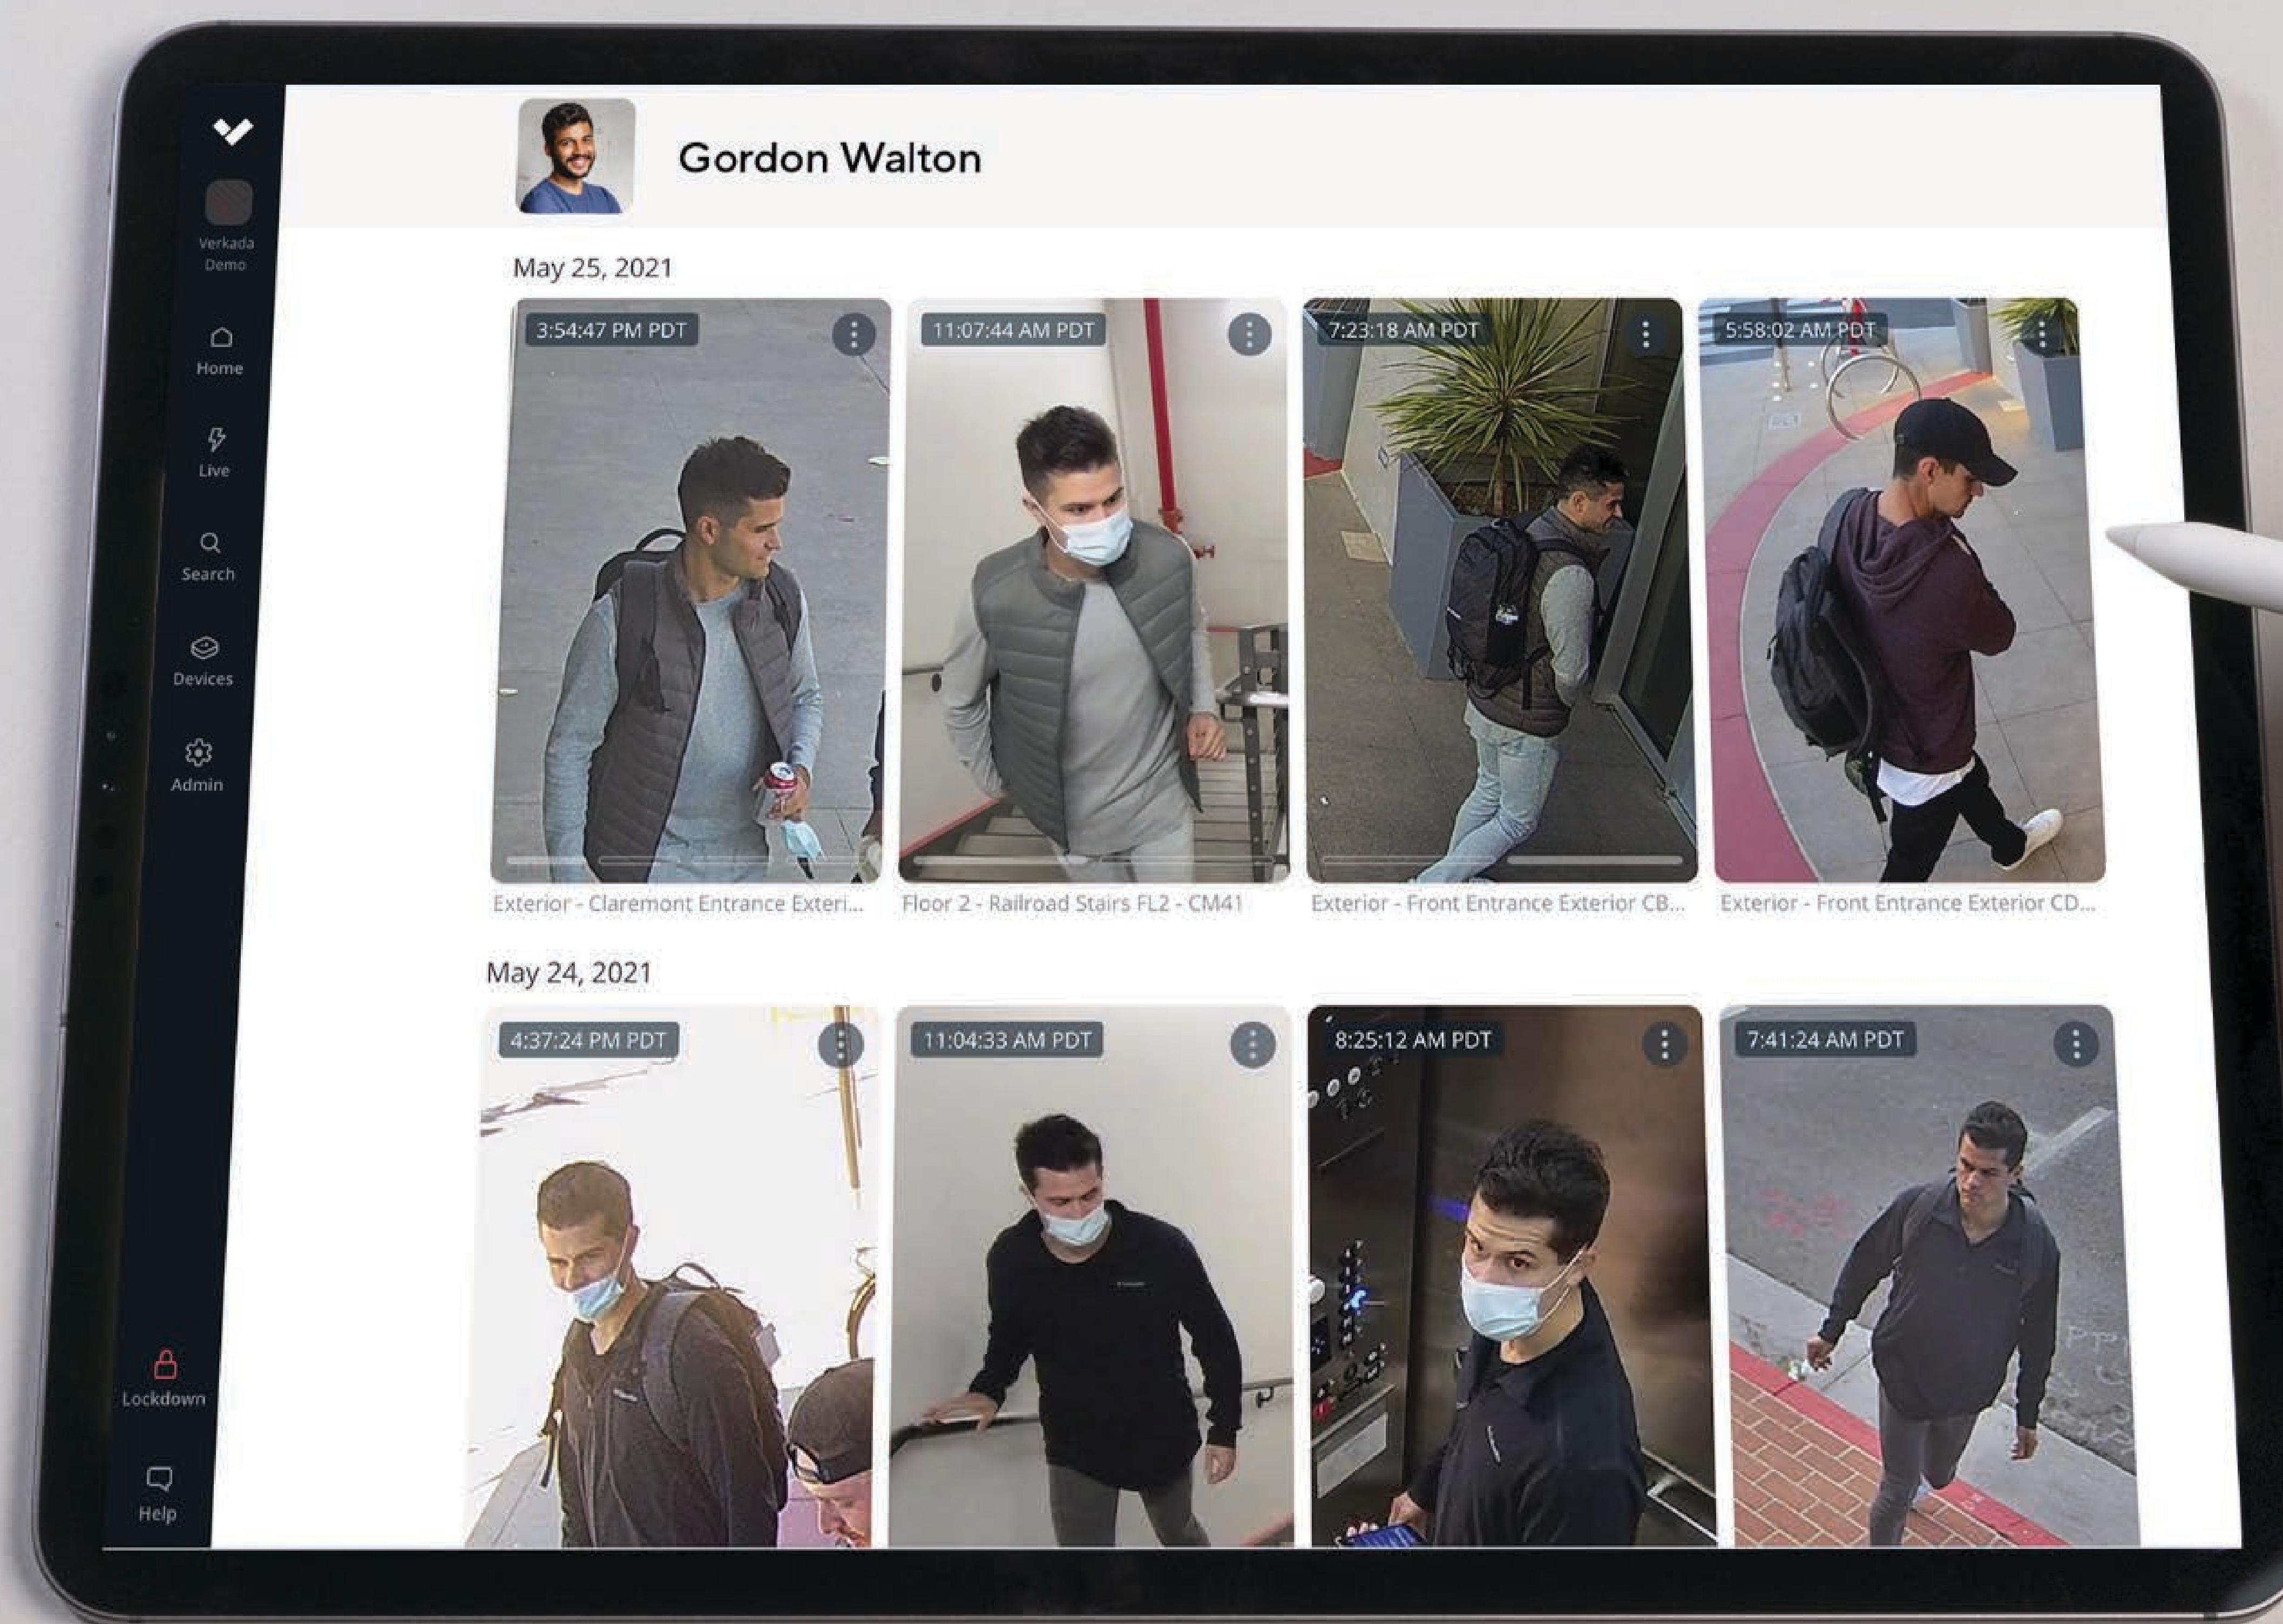

All cameras in the Dome Series are part of Verkada's line of hybrid cloud cameras and work out-of-the-box without any additional downloads or configurations. With standard features like end-to-end encryption, onboard storage, and advanced motion-based insights, organizations are able to quickly scale their coverage and increase situational awareness across any number of locations.

User Permissions & Account Security

- SAML/OAuth support for single sign-on
- 2-factor authentication options
- User permissions can be controlled at camera, site and organization levels

Remote Access

- Access from nearly any device (desktops, smartphones, tablets)
- Native apps for iOS and Android, Apple TV, and Verkada's VX52 Viewing Station

- Search footage by date, time, and motion
- Access People and Vehicle Analytics to simplify investigations

Verkada's People Analytics

Simplify and speed up investigations with intelligent people and face detection

Available across Verkada's Dome Series, People Analytics combines intelligent edge-based video processing with computer vision in the cloud to give users high-quality images of individuals identified in the scene. With Verkada's centralized management platform, customers can filter people by various attributes, including date, time, appearance, clothing color, backpack detection, and facial matches.