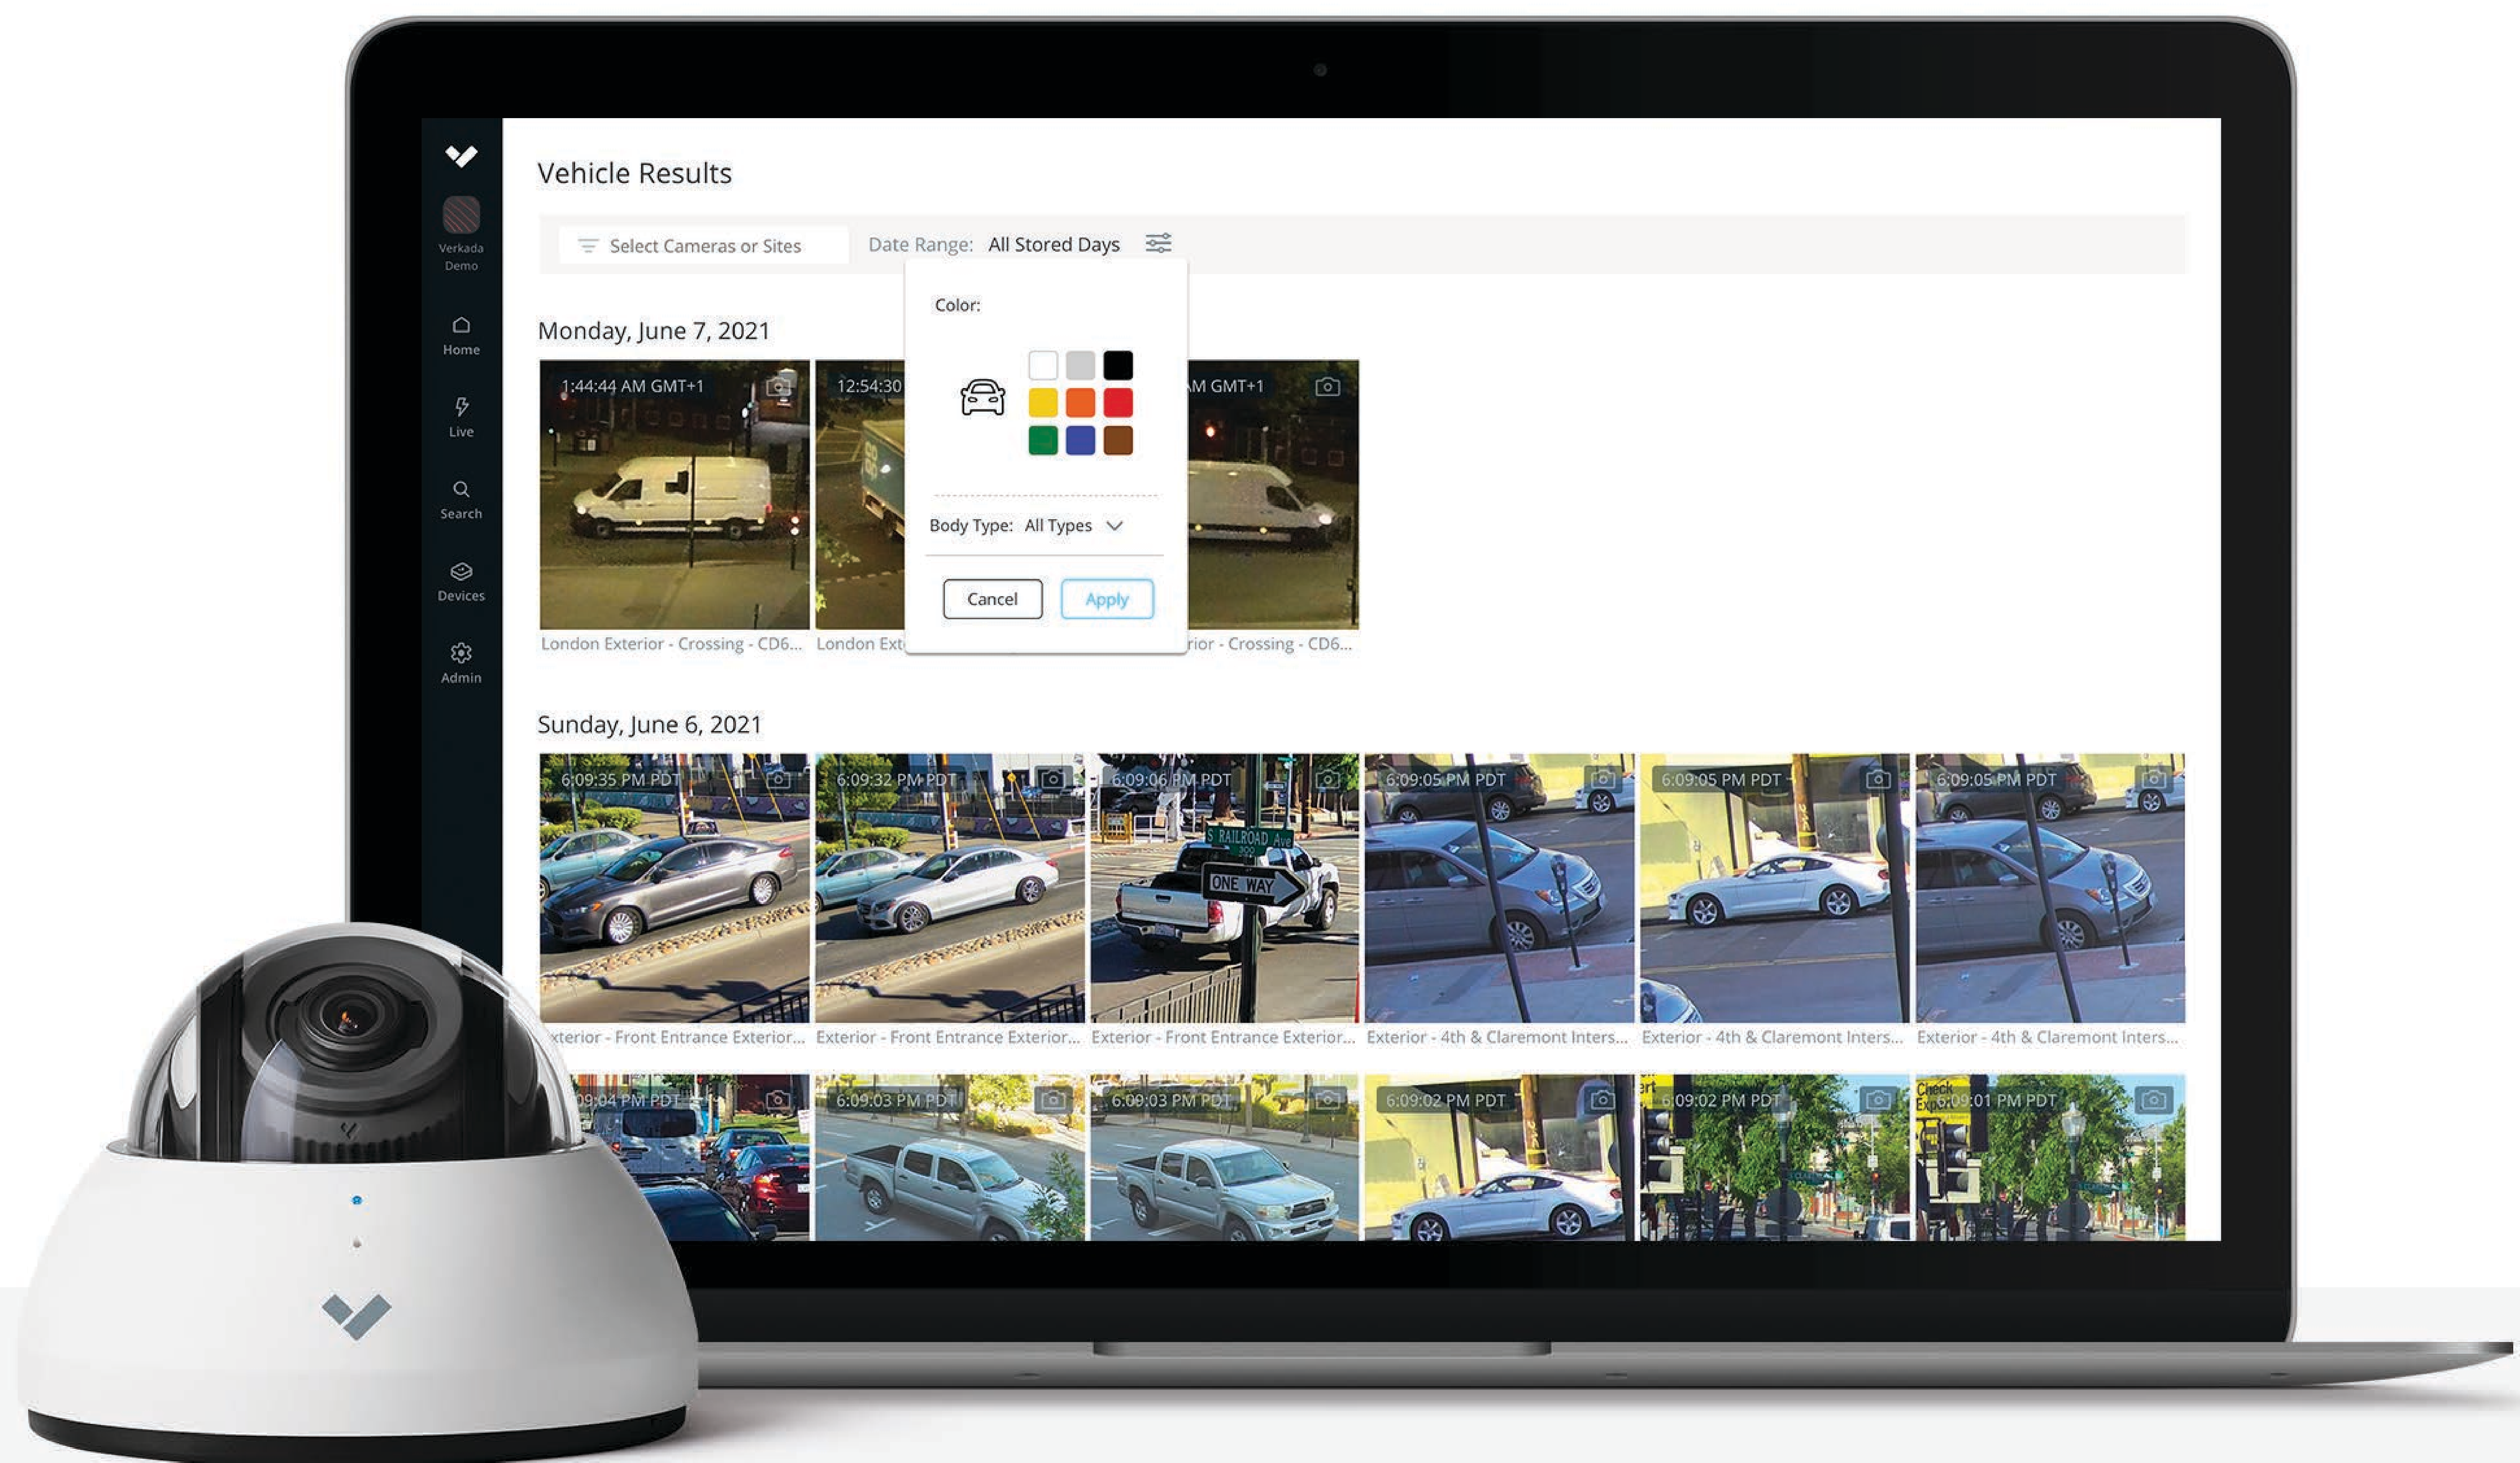

Powerful video security built
for any environment

Overview

Verkada's Dome Series delivers enterprise-grade security in a wide range of options for any indoor or outdoor environment, including image resolutions up to 4K. Each dome camera features a rugged, vandal-resistant design, simple installation, and 8x more processing power than the previous generation to unlock edge-based analytics for advanced people and vehicle insights.

All cameras in the Dome Series are part of Verkada's line of hybrid cloud cameras and work out-of-the-box without any additional downloads or configurations. With standard features like end-to-end encryption, onboard storage, and advanced motion-based insights, organizations are able to quickly scale their coverage and increase situational awareness across any number of locations.

Investigate Anywhere

- People Analytics is available from any device and can be accessed from virtually anywhere in the world

Attribute Filters

- Filter based on a range of attributes, including clothing color, gender appearance, and facial matches.

Verkada's Vehicle Analytics

Quickly search and filter to find vehicles of interest

With Verkada's Dome Series, customers have access to Vehicle Analytics – a powerful edge-based feature that gives users high-quality images of all vehicles identified in the scene. With Verkada's centralized management platform, customers can filter vehicles by date, time, vehicle color, and body type.