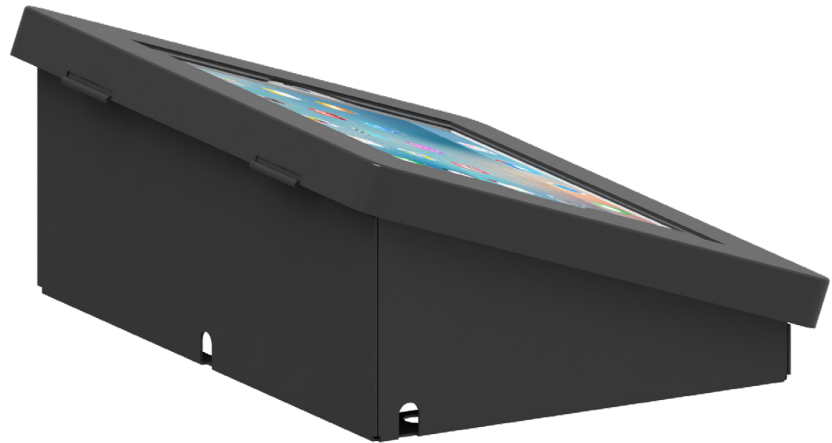

# Premium Security Wall & Desk Enclosure For Tablets

## Premium Security Wall & Desk Enclosure

This Mount can be elegantly mounted to any surface, a countertop or wall mount, making it a versatile ally in the commercial space. The slope series is perfectly suited for tablet kiosk installations over an outlet. Moreover, the extra storage space allows additional peripherals like Power banks & USB hubs to be housed within the security of the enclosure. Counting with a Kensington Security Slot, this enclosure can be secured as a freestanding countertop tablet kiosk that doesn't have to be mounted to the table. Ideal for any environments in retail, healthcare, hospitality & events.

### Features:

- Heavy-duty locking enclosure
- Countertop or wall mount (2-in-1 Design)
- Full access to camera and home button
- Comfortable tilting angle for kiosk interaction
- Suited for installations over a wall plug
- Compatibility iPad 10.2-inch (7th Generation), iPad Pro 9.7", iPad Pro 11" (2018), iPad Air 3 (2019), iPad Gen. 5 (2017), iPad Gen. 6 (2018), iPad Air Gen. 1-2, iPad Pro 10.5", Galaxy Tab A 9.7", Galaxy Tab S2 9.7", Galaxy Tab S3 9.7", Galaxy Tab 5SE, Galaxy Tab 2 10.1", Galaxy Tab 3 10.1", Galaxy Tab 4 10.1", Galaxy Tab A 10.1" (2016), Galaxy Tab A 10.1" (2019), Lenovo Tab 4, Surface Go

### Specifications:

- Dimensions: 12.17" W x 9.13"L x 4.89"H
- Weight: 5.5lbs