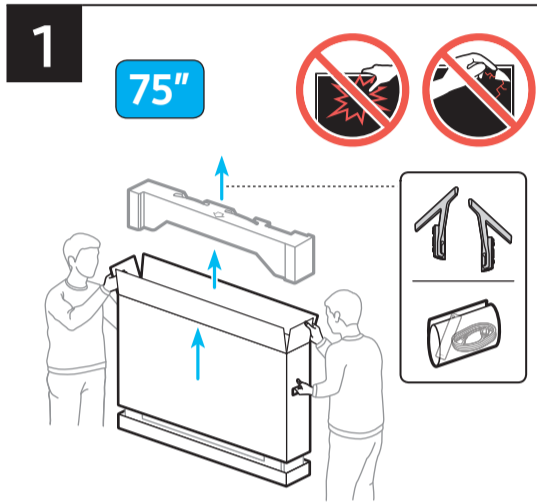

SAMSUNG

Unpacking and Installation Guide

Scan this QR code with your smart phone to see helpful videos.

BN68-18606B-01

Remote Control / Battery (AAA) x2

Power Cable

Simple User Guide / Remote control guide / Regulatory Guide

B

5

6

	A	B	C	D	E	F	G	H	I
75DU7*** 75DU6***	66.0 inches (1677.5 mm)	37.9 inches (962.4 mm)	2.4 inches (61.1 mm)	39.6 inches (1006.3 mm)	40.6 inches (1031.3 mm)	12.8 inches (325.0 mm)	74.5 inches	55.8 lbs (25.3 kg)	57.3 lbs (26.0 kg)
85DU7*** 85DU6***	74.9 inches (1901.2 mm)	42.9 inches (1088.4 mm)	2.4 inches (61.4 mm)	44.6 inches (1132.3 mm)	45.6 inches (1157.3 mm)	14.1 inches (359.0 mm)	84.5 inches	71.7 lbs (32.5 kg)	73.6 lbs (33.4 kg)