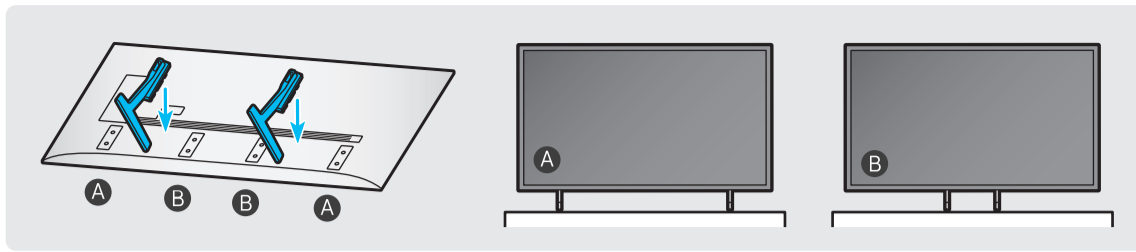

SAMSUNG

Unpacking and Installation Guide

Scan this QR code with your smart phone to see helpful videos.

BN68-18606B-01

Remote Control / Battery (AAA) x2

Power Cable

Simple User Guide / Remote control guide / Regulatory Guide

B

5

6

	A	B	C	D	E	F	G	H	I
75DU7*** 75DU6***	66.0 inches (1677.5 mm)	37.9 inches (962.4 mm)	2.4 inches (61.1 mm)	39.6 inches (1006.3 mm)	40.6 inches (1031.3 mm)	12.8 inches (325.0 mm)	74.5 inches	55.8 lbs (25.3 kg)	57.3 lbs (26.0 kg)
85DU7*** 85DU6***	74.9 inches (1901.2 mm)	42.9 inches (1088.4 mm)	2.4 inches (61.4 mm)	44.6 inches (1132.3 mm)	45.6 inches (1157.3 mm)	14.1 inches (359.0 mm)	84.5 inches	71.7 lbs (32.5 kg)	73.6 lbs (33.4 kg)