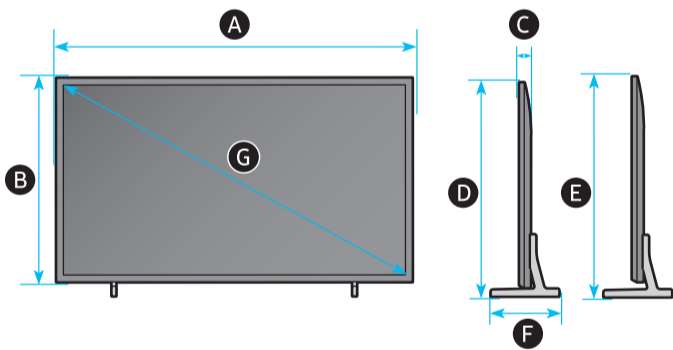

SAMSUNG

Unpacking and Installation Guide

Scan this QR code with your smart phone to see helpful videos.

BN68-18606B-01

Remote Control / Battery (AAA) x2

Power Cable

Simple User Guide / Remote control guide / Regulatory Guide

B

5

6

	A	B	C	D	E	F	G	H	I
75DU7*** 75DU6***	66.0 inches (1677.5 mm)	37.9 inches (962.4 mm)	2.4 inches (61.1 mm)	39.6 inches (1006.3 mm)	40.6 inches (1031.3 mm)	12.8 inches (325.0 mm)	74.5 inches	55.8 lbs (25.3 kg)	57.3 lbs (26.0 kg)
85DU7*** 85DU6***	74.9 inches (1901.2 mm)	42.9 inches (1088.4 mm)	2.4 inches (61.4 mm)	44.6 inches (1132.3 mm)	45.6 inches (1157.3 mm)	14.1 inches (359.0 mm)	84.5 inches	71.7 lbs (32.5 kg)	73.6 lbs (33.4 kg)

*: 0-9, A-Z

	VESA A x B (mm)	C (mm)	D	E x 4	F (mm)	G (inches)	H (inches)	I (inches)
75DU7*** 75DU6***	400 x 400	19-21	C + ★	M8	1.25	11.0	25.1	11.0
85DU7*** 85DU6***	600 x 400					14.0	25.5	12.9

*: 0-9, A-Z