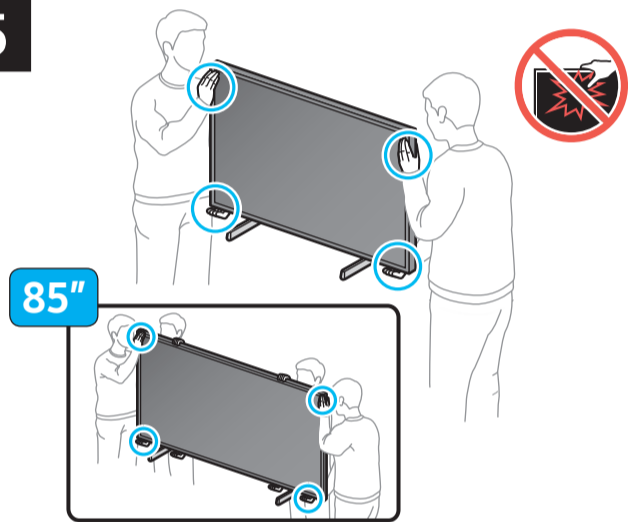

SAMSUNG

Unpacking and Installation Guide

Scan this QR code with your smart phone to see helpful videos.

BN68-18606B-01

Remote Control / Battery (AAA) x2

Power Cable

Simple User Guide / Remote control guide / Regulatory Guide

B

5

6

	A	B	C	D	E	F	G	H	I
75DU7*** 75DU6***	66.0 inches (1677.5 mm)	37.9 inches (962.4 mm)	2.4 inches (61.1 mm)	39.6 inches (1006.3 mm)	40.6 inches (1031.3 mm)	12.8 inches (325.0 mm)	74.5 inches	55.8 lbs (25.3 kg)	57.3 lbs (26.0 kg)
85DU7*** 85DU6***	74.9 inches (1901.2 mm)	42.9 inches (1088.4 mm)	2.4 inches (61.4 mm)	44.6 inches (1132.3 mm)	45.6 inches (1157.3 mm)	14.1 inches (359.0 mm)	84.5 inches	71.7 lbs (32.5 kg)	73.6 lbs (33.4 kg)