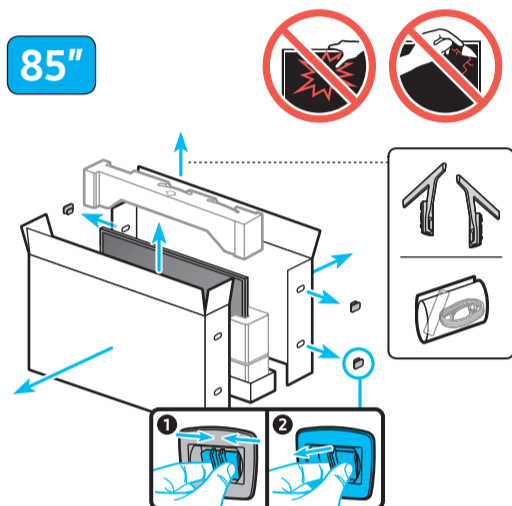

SAMSUNG

Unpacking and Installation Guide

Scan this QR code with your smart phone to see helpful videos.

BN68-18606B-01

Remote Control / Battery (AAA) x2

Power Cable

Simple User Guide / Remote control guide / Regulatory Guide

B

5

6

	A	B	C	D	E	F	G	H	I
75DU7*** 75DU6***	66.0 inches (1677.5 mm)	37.9 inches (962.4 mm)	2.4 inches (61.1 mm)	39.6 inches (1006.3 mm)	40.6 inches (1031.3 mm)	12.8 inches (325.0 mm)	74.5 inches	55.8 lbs (25.3 kg)	57.3 lbs (26.0 kg)
85DU7*** 85DU6***	74.9 inches (1901.2 mm)	42.9 inches (1088.4 mm)	2.4 inches (61.4 mm)	44.6 inches (1132.3 mm)	45.6 inches (1157.3 mm)	14.1 inches (359.0 mm)	84.5 inches	71.7 lbs (32.5 kg)	73.6 lbs (33.4 kg)