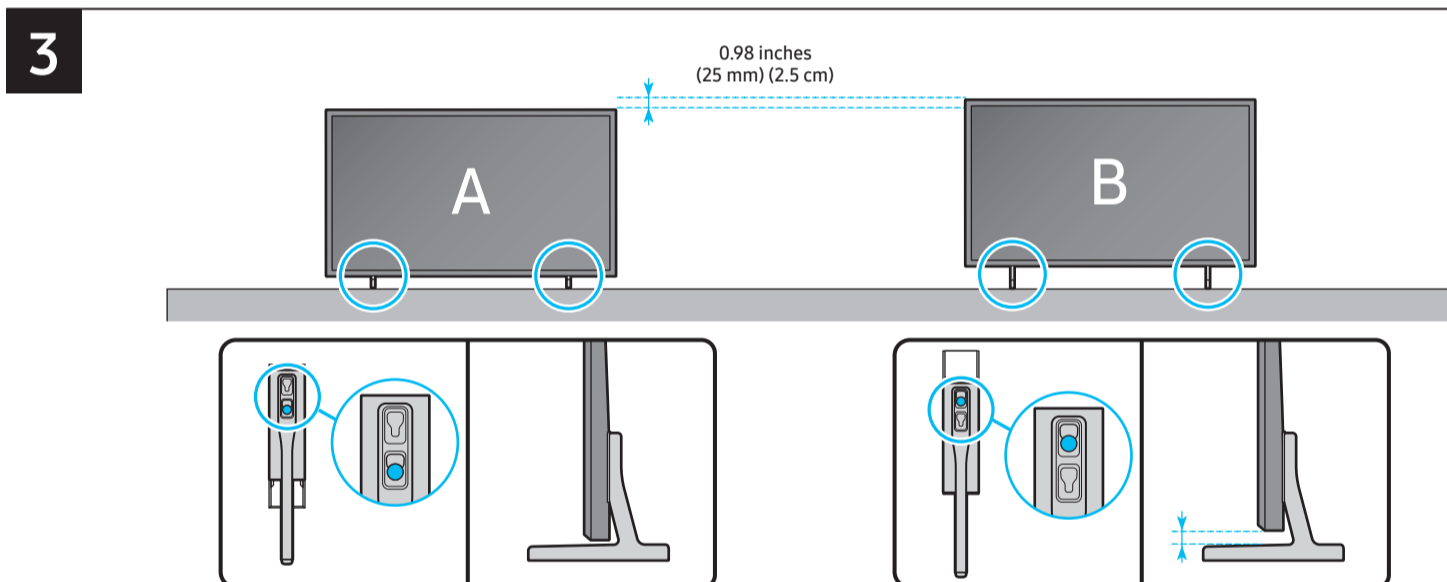

SAMSUNG

Unpacking and Installation Guide

Scan this QR code with your smart phone to see helpful videos.

BN68-18606B-01

Remote Control / Battery (AAA) x2

Power Cable

Simple User Guide / Remote control guide / Regulatory Guide

B

5

6

	A	B	C	D	E	F	G	H	I
75DU7*** 75DU6***	66.0 inches (1677.5 mm)	37.9 inches (962.4 mm)	2.4 inches (61.1 mm)	39.6 inches (1006.3 mm)	40.6 inches (1031.3 mm)	12.8 inches (325.0 mm)	74.5 inches	55.8 lbs (25.3 kg)	57.3 lbs (26.0 kg)
85DU7*** 85DU6***	74.9 inches (1901.2 mm)	42.9 inches (1088.4 mm)	2.4 inches (61.4 mm)	44.6 inches (1132.3 mm)	45.6 inches (1157.3 mm)	14.1 inches (359.0 mm)	84.5 inches	71.7 lbs (32.5 kg)	73.6 lbs (33.4 kg)