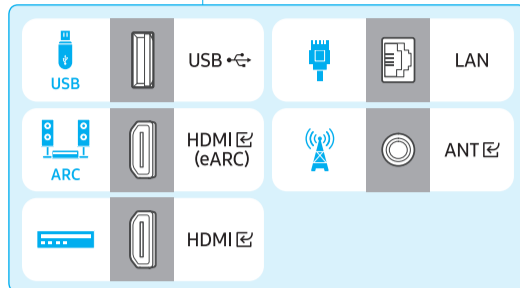

SAMSUNG

Unpacking and Installation Guide

Scan this QR code with your smart phone to see helpful videos.

BN68-18606B-01

Remote Control / Battery (AAA) x2

Power Cable

Simple User Guide / Remote control guide / Regulatory Guide