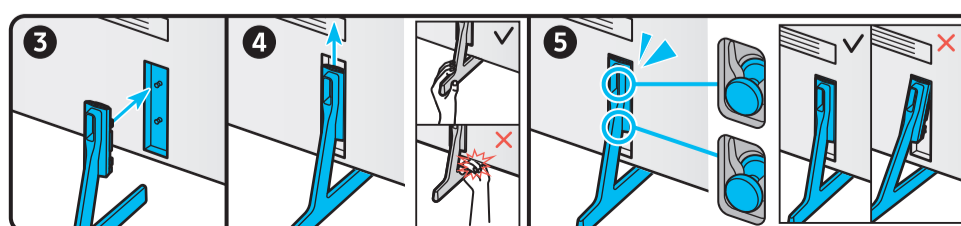

SAMSUNG

Unpacking and Installation Guide

Scan this QR code with your smart phone to see helpful videos.

BN68-18606B-01

Remote Control / Battery (AAA) x2

Power Cable

Simple User Guide / Remote control guide / Regulatory Guide

B

5

6

	A	B	C	D	E	F	G	H	I
75DU7*** 75DU6***	66.0 inches (1677.5 mm)	37.9 inches (962.4 mm)	2.4 inches (61.1 mm)	39.6 inches (1006.3 mm)	40.6 inches (1031.3 mm)	12.8 inches (325.0 mm)	74.5 inches	55.8 lbs (25.3 kg)	57.3 lbs (26.0 kg)
85DU7*** 85DU6***	74.9 inches (1901.2 mm)	42.9 inches (1088.4 mm)	2.4 inches (61.4 mm)	44.6 inches (1132.3 mm)	45.6 inches (1157.3 mm)	14.1 inches (359.0 mm)	84.5 inches	71.7 lbs (32.5 kg)	73.6 lbs (33.4 kg)

*: 0-9, A-Z

	VESA A x B (mm)	C (mm)	D	E x 4	F (mm)	G (inches)	H (inches)	I (inches)
75DU7*** 75DU6***	400 x 400	19-21	C + ★	M8	1.25	11.0	25.1	11.0
85DU7*** 85DU6***	600 x 400					14.0	25.5	12.9

*: 0-9, A-Z