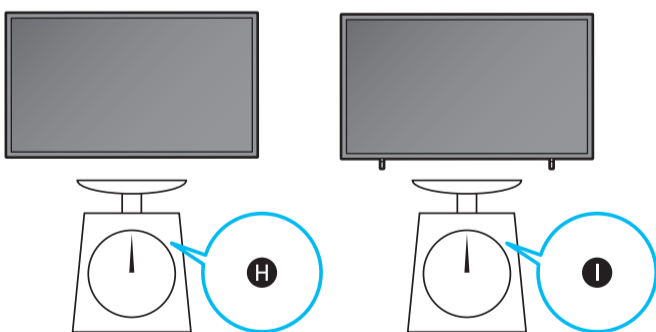

SAMSUNG

Unpacking and Installation Guide

Scan this QR code with your smart phone to see helpful videos.

BN68-18606B-01

Remote Control / Battery (AAA) x2

Power Cable

Simple User Guide / Remote control guide / Regulatory Guide

B

5

6

	A	B	C	D	E	F	G	H	I
75DU7*** 75DU6***	66.0 inches (1677.5 mm)	37.9 inches (962.4 mm)	2.4 inches (61.1 mm)	39.6 inches (1006.3 mm)	40.6 inches (1031.3 mm)	12.8 inches (325.0 mm)	74.5 inches	55.8 lbs (25.3 kg)	57.3 lbs (26.0 kg)
85DU7*** 85DU6***	74.9 inches (1901.2 mm)	42.9 inches (1088.4 mm)	2.4 inches (61.4 mm)	44.6 inches (1132.3 mm)	45.6 inches (1157.3 mm)	14.1 inches (359.0 mm)	84.5 inches	71.7 lbs (32.5 kg)	73.6 lbs (33.4 kg)