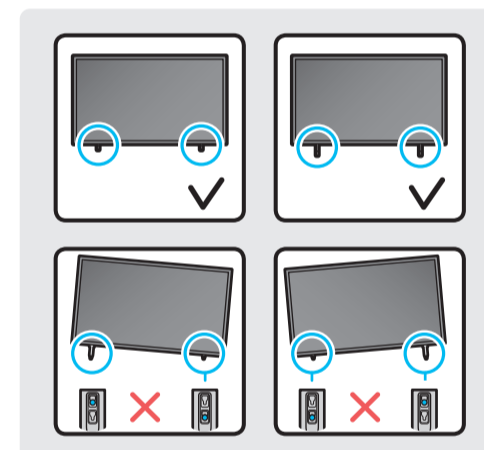

SAMSUNG

Unpacking and Installation Guide

Scan this QR code with your smart phone to see helpful videos.

BN68-18606B-01

Remote Control / Battery (AAA) x2

Power Cable

Simple User Guide / Remote control guide / Regulatory Guide

B

5

6

	A	B	C	D	E	F	G	H	I
75DU7*** 75DU6***	66.0 inches (1677.5 mm)	37.9 inches (962.4 mm)	2.4 inches (61.1 mm)	39.6 inches (1006.3 mm)	40.6 inches (1031.3 mm)	12.8 inches (325.0 mm)	74.5 inches	55.8 lbs (25.3 kg)	57.3 lbs (26.0 kg)
85DU7*** 85DU6***	74.9 inches (1901.2 mm)	42.9 inches (1088.4 mm)	2.4 inches (61.4 mm)	44.6 inches (1132.3 mm)	45.6 inches (1157.3 mm)	14.1 inches (359.0 mm)	84.5 inches	71.7 lbs (32.5 kg)	73.6 lbs (33.4 kg)