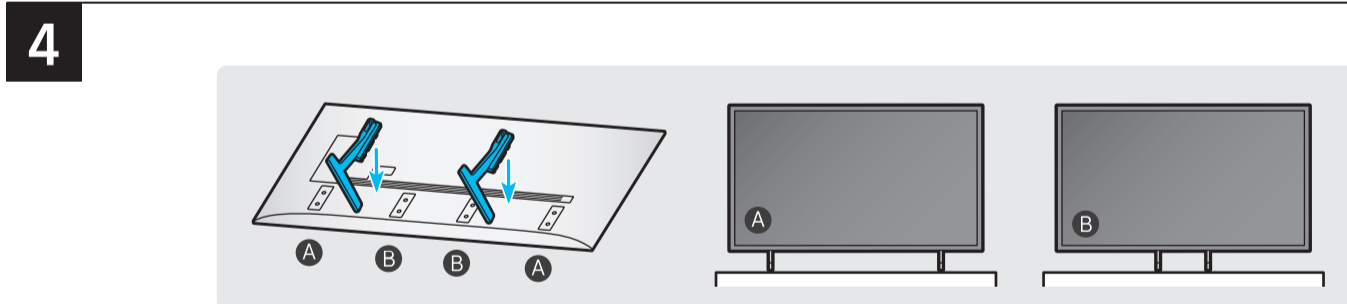

SAMSUNG

Unpacking and Installation Guide

Scan this QR code with your smart phone to see helpful videos.

BN68-18606B-01

Remote Control / Battery (AAA) x2

Power Cable

Simple User Guide / Remote control guide / Regulatory Guide

B

5

6

	A	B	C	D	E	F	G	H	I
75DU7*** 75DU6***	66.0 inches (1677.5 mm)	37.9 inches (962.4 mm)	2.4 inches (61.1 mm)	39.6 inches (1006.3 mm)	40.6 inches (1031.3 mm)	12.8 inches (325.0 mm)	74.5 inches	55.8 lbs (25.3 kg)	57.3 lbs (26.0 kg)
85DU7*** 85DU6***	74.9 inches (1901.2 mm)	42.9 inches (1088.4 mm)	2.4 inches (61.4 mm)	44.6 inches (1132.3 mm)	45.6 inches (1157.3 mm)	14.1 inches (359.0 mm)	84.5 inches	71.7 lbs (32.5 kg)	73.6 lbs (33.4 kg)

*: 0-9, A-Z

	VESA A x B (mm)	C (mm)	D	E x 4	F (mm)	G (inches)	H (inches)	I (inches)
75DU7*** 75DU6***	400 x 400	19-21	C + ★	M8	1.25	11.0	25.1	11.0
85DU7*** 85DU6***	600 x 400					14.0	25.5	12.9

*: 0-9, A-Z