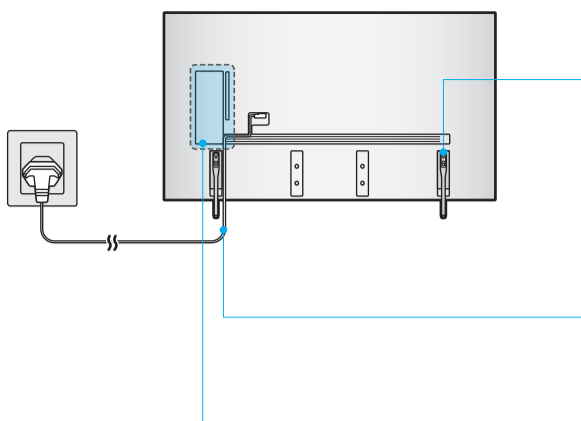

SAMSUNG

Unpacking and Installation Guide

Scan this QR code with your smart phone to see helpful videos.

BN68-18606B-01

Remote Control / Battery (AAA) x2

Power Cable

Simple User Guide / Remote control guide / Regulatory Guide

B

5

6

	A	B	C	D	E	F	G	H	I
75DU7*** 75DU6***	66.0 inches (1677.5 mm)	37.9 inches (962.4 mm)	2.4 inches (61.1 mm)	39.6 inches (1006.3 mm)	40.6 inches (1031.3 mm)	12.8 inches (325.0 mm)	74.5 inches	55.8 lbs (25.3 kg)	57.3 lbs (26.0 kg)
85DU7*** 85DU6***	74.9 inches (1901.2 mm)	42.9 inches (1088.4 mm)	2.4 inches (61.4 mm)	44.6 inches (1132.3 mm)	45.6 inches (1157.3 mm)	14.1 inches (359.0 mm)	84.5 inches	71.7 lbs (32.5 kg)	73.6 lbs (33.4 kg)

*: 0-9, A-Z

	VESA A x B (mm)	C (mm)	D	E x 4	F (mm)	G (inches)	H (inches)	I (inches)
75DU7*** 75DU6***	400 x 400	19-21	C + ★	M8	1.25	11.0	25.1	11.0
85DU7*** 85DU6***	600 x 400					14.0	25.5	12.9

*: 0-9, A-Z