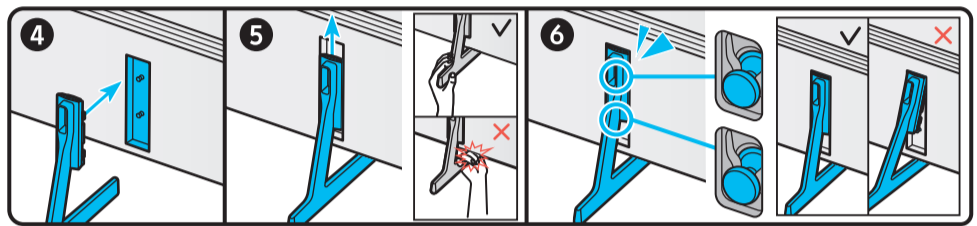

SAMSUNG

Unpacking and Installation Guide

Scan this QR code with your smart phone to see helpful videos.

BN68-18606B-01

Remote Control / Battery (AAA) x2

Power Cable

Simple User Guide / Remote control guide / Regulatory Guide

B

5

6

	A	B	C	D	E	F	G	H	I
75DU7*** 75DU6***	66.0 inches (1677.5 mm)	37.9 inches (962.4 mm)	2.4 inches (61.1 mm)	39.6 inches (1006.3 mm)	40.6 inches (1031.3 mm)	12.8 inches (325.0 mm)	74.5 inches	55.8 lbs (25.3 kg)	57.3 lbs (26.0 kg)
85DU7*** 85DU6***	74.9 inches (1901.2 mm)	42.9 inches (1088.4 mm)	2.4 inches (61.4 mm)	44.6 inches (1132.3 mm)	45.6 inches (1157.3 mm)	14.1 inches (359.0 mm)	84.5 inches	71.7 lbs (32.5 kg)	73.6 lbs (33.4 kg)

*: 0-9, A-Z

	VESA A x B (mm)	C (mm)	D	E x 4	F (mm)	G (inches)	H (inches)	I (inches)
75DU7*** 75DU6***	400 x 400	19-21	C + ★	M8	1.25	11.0	25.1	11.0
85DU7*** 85DU6***	600 x 400					14.0	25.5	12.9

*: 0-9, A-Z