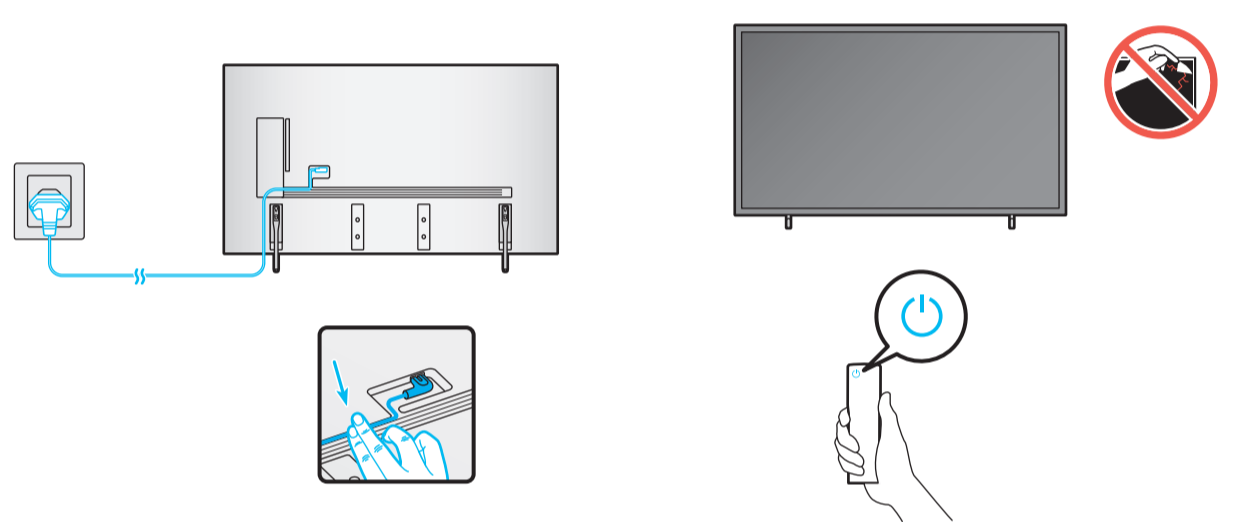

A	B	C	D	E	F	G	H	I
75DU7*** 75DU6***	66.0 inches (1677.5 mm)	37.9 inches (962.4 mm)	2.4 inches (61.1 mm)	39.6 inches (1006.3 mm)	40.6 inches (1031.3 mm)	12.8 inches (325.0 mm)	74.5 inches	55.8 lbs (25.3 kg)	57.3 lbs (26.0 kg)
85DU7*** 85DU6***	74.9 inches (1901.2 mm)	42.9 inches (1088.4 mm)	2.4 inches (61.4 mm)	44.6 inches (1132.3 mm)	45.6 inches (1157.3 mm)	14.1 inches (359.0 mm)	84.5 inches	71.7 lbs (32.5 kg)	73.6 lbs (33.4 kg)

*: 0-9, A-Z