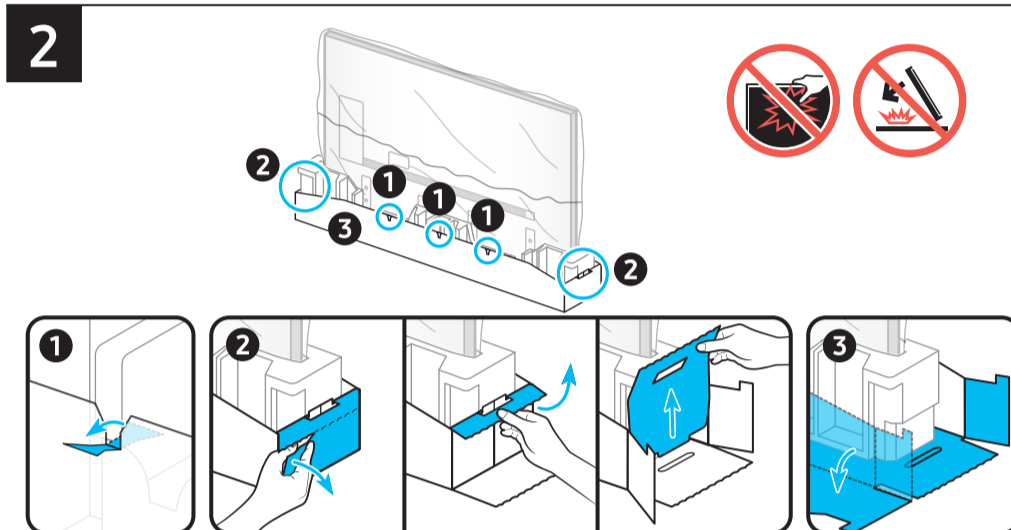

SAMSUNG

Unpacking and Installation Guide

Scan this QR code with your smart phone to see helpful videos.

BN68-18606B-01

Remote Control / Battery (AAA) x2

Power Cable

Simple User Guide / Remote control guide / Regulatory Guide

B

5

6

	A	B	C	D	E	F	G	H	I
75DU7*** 75DU6***	66.0 inches (1677.5 mm)	37.9 inches (962.4 mm)	2.4 inches (61.1 mm)	39.6 inches (1006.3 mm)	40.6 inches (1031.3 mm)	12.8 inches (325.0 mm)	74.5 inches	55.8 lbs (25.3 kg)	57.3 lbs (26.0 kg)
85DU7*** 85DU6***	74.9 inches (1901.2 mm)	42.9 inches (1088.4 mm)	2.4 inches (61.4 mm)	44.6 inches (1132.3 mm)	45.6 inches (1157.3 mm)	14.1 inches (359.0 mm)	84.5 inches	71.7 lbs (32.5 kg)	73.6 lbs (33.4 kg)

*: 0-9, A-Z

	VESA A x B (mm)	C (mm)	D	E x 4	F (mm)	G (inches)	H (inches)	I (inches)
75DU7*** 75DU6***	400 x 400	19-21	C + ★	M8	1.25	11.0	25.1	11.0
85DU7*** 85DU6***	600 x 400					14.0	25.5	12.9

*: 0-9, A-Z