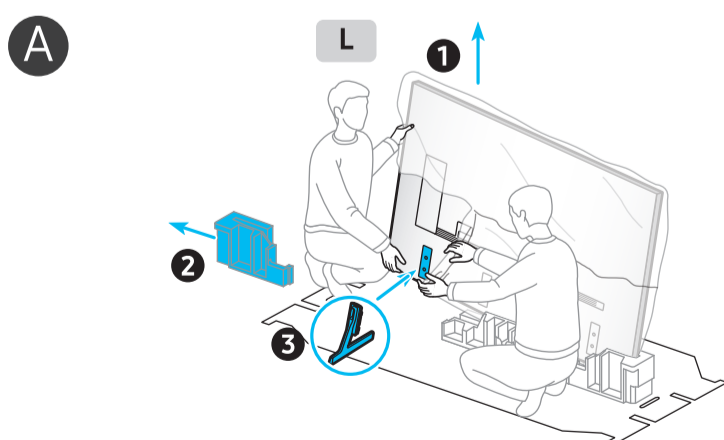

SAMSUNG

Unpacking and Installation Guide

Scan this QR code with your smart phone to see helpful videos.

BN68-18606B-01

Remote Control / Battery (AAA) x2

Power Cable

Simple User Guide / Remote control guide / Regulatory Guide