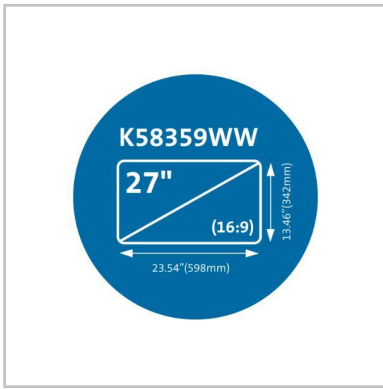

MagPro™ 27.0" (16:9) Monitor Privacy Screen with Magnetic Strip - TAA

Privacy begins on screen.

K58359WW

Each information

Depth	17.28"
Width	26.85"
Height	1"
Gross weight	1.19lb
UPC#	085896583592
Unit quantity	1

Case information

Depth	27.95"
Width	17.91"
Height	2.95"
Gross weight	11.90lb
UPC#	50085896583597

Shipping Information

Country of origin	TW
-------------------	----

General information

Recycled %	0
------------	---

Product Description

The patented MagPro™ 27.0" (16:9) Monitor Privacy Screen with Magnetic Strip can be attached and removed quickly and easily, offering best-in-class privacy protection. An excellent solution for slim bezel or edge-to-edge displays. Screen protects monitor from scratches and damage, while providing privacy by limiting viewing angle to +/- 30°. Reduces harmful blue light by up to 22%, diminishes glare, and improves clarity. Reversible for matte or glossy viewing options. Includes cleaning cloth and protective case to help prevent scratches when not in use. TAA-compliant.

Specifications

- **TAA Compliant** Yes
- **Screen Size** 27"/68.5cm
- **Aspect Ratio** 16:9
- **PDP Request Quote** Yes
- **Warranty** Limited 2-year warranty
- **Screen Type** Monitor
- **Application Type** Magnetic direct attached
- **Device Type** Monitor