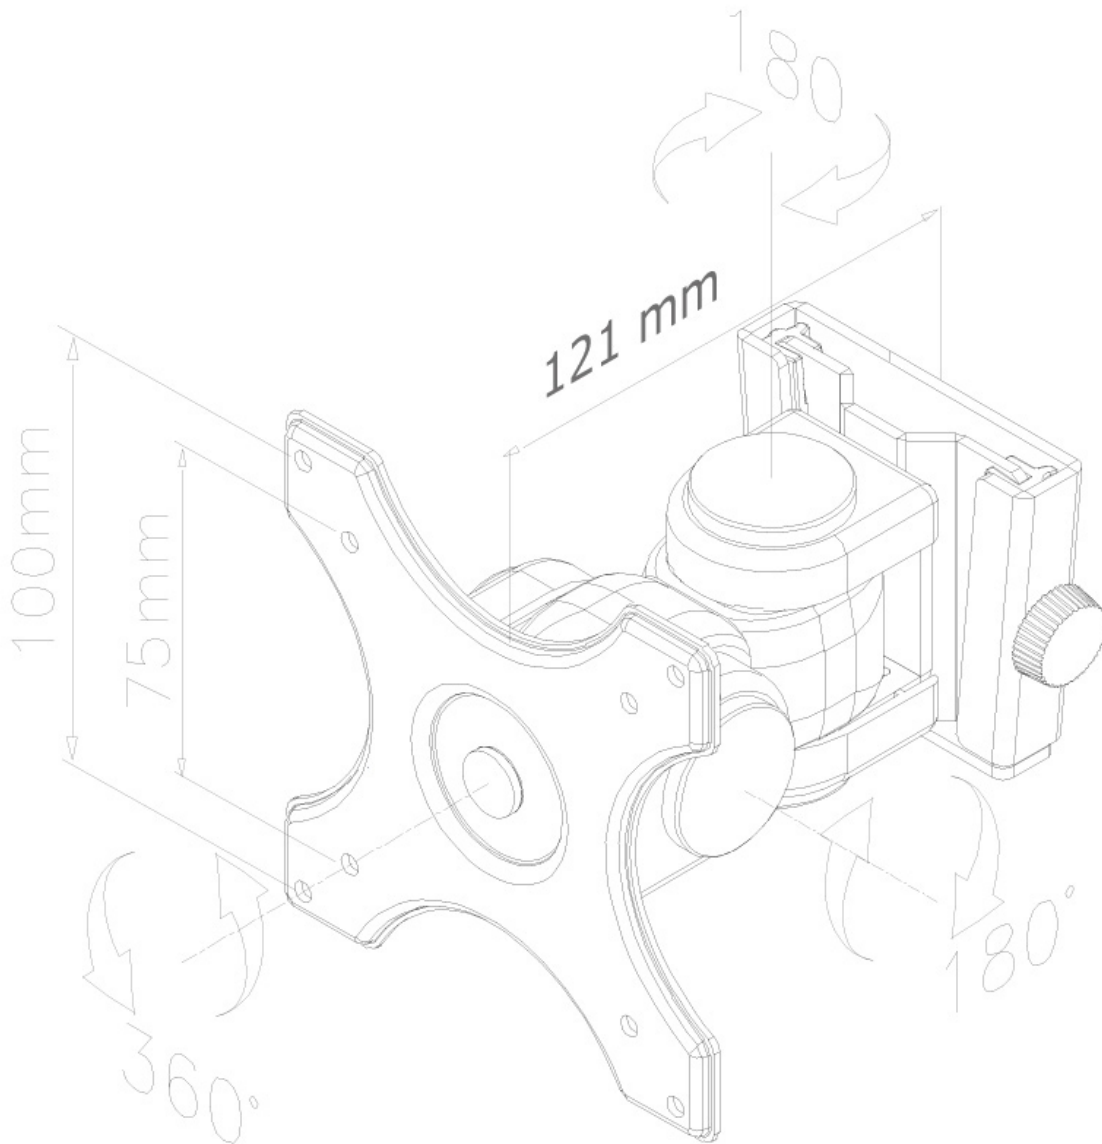

FPMA-W250BLACK

NEOMOUNTS BY NEWSTAR TV/MONITOR WALL

Neomounts