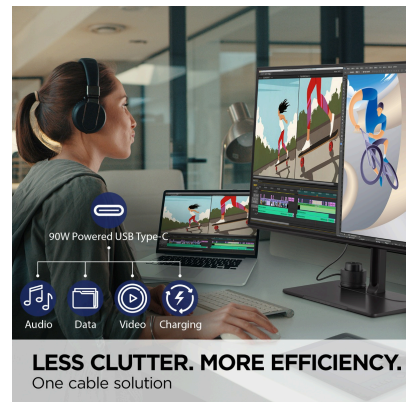

VP2786-4K - 27" COLORPRO™ 4K UHD IPS MONITOR WITH COLORPRO WHEEL TRUE 10-BIT COLOR, 90W USB C

Key Features

- 27 Inch 4K UHD (3840x2160p) IPS monitor with thin bezels, HDR10 and 60Hz refresh rate
- In addition to fast data, audio and video transfer, USB-C also provides quick 90W charging over a single cable
- 100% Adobe RGB and 98% DCI-P3, Rec. 709 and Delta E<2 accuracy
- This monitor has been certified as capable of reproducing Pantone Matching System colors
- A ColorPro Wheel helps you fine-tune colors and adjust calibration with exquisite precision
- A detachable magnetic hood reduces screen reflections and glare for incredibly precise colors
- The VP2786-4K supports laptops, PCs, Macs and more with USB-C, HDMI, USB, DisplayPort, micro DP inputs

27
DISPLAY

IPS
PANEL

3840 X 2160
RESOLUTION

Product Description

The ViewSonic® ColorPro™ VP2786-4K is a 27" professional monitor that delivers outstanding visual performance and amazing color accuracy. With 3840 x 2160 Ultra HD resolution, true 10-bit color, and color coverage of 100% Adobe RGB and 98% DCI-P3, the VP2786-4K showcases your work with incredible color performance. An integrated ColorPro Wheel provides easy and accurate color calibration for precise performance, while certifications from Fogra and G7 ensure high quality print performance. USB-C connectivity helps to simplify your workspace by delivering audio, video, data and up to 90W of power delivery over a single universal cable. To ensure precise, uniform color, each of our monitors is factory calibrated to deliver an amazing Delta E<2 value. With amazing design and technology, and an intuitive user-friendly interface, the VP2786-4K delivers everything professional content creators demand in a monitor.