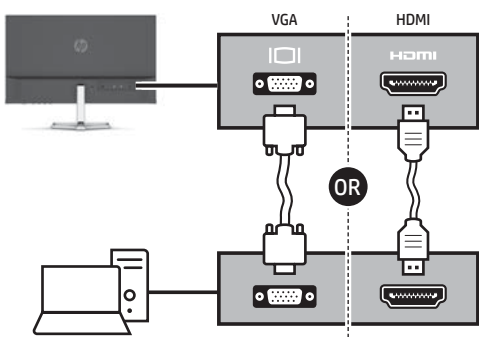

Quick Setup

Optimum Resolution: 1920 × 1080 @ 60 Hz
Maximum Resolution: 1920 × 1080 @ 75 Hz

1

2

3

4

www.hp.com/support

Go to www.hp.com/support to locate your user guide, drivers, and software.
انتقل إلى www.hp.com/support للعثور على دليل المستخدم والبرامج وبرنامج التشغيل.

Kunjungi www.hp.com/support untuk menemukan panduan pengguna, driver, dan perangkat lunak Anda.

Отидете на www.hp.com/support, за да изтеглите ръководството за потребителя, драйвери и софтуер.

Přejděte na stránku www.hp.com/support, na které vyhledejte uživatelskou příručku, ovladače a software.

Gå til www.hp.com/support for at finde din brugervejledning, drivere og software.

Gehen Sie zu www.hp.com/support, um Ihr Benutzerhandbuch, Treiber und Software zu finden.

Vaya a www.hp.com/support para localizar su guía de usuario, controladores y software.

Μεταβείτε στη διεύθυνση www.hp.com/support για να βρείτε τον οδηγό χρήσης, προγράμματα οδήγησης και λογισμικό.

Rendez-vous sur www.hp.com/support pour accéder au manuel de l'utilisateur, aux pilotes et aux logiciels.

Visitare la pagina www.hp.com/support per individuare la guida per l'utente, i driver e il software in uso.

Пайдаланушы нұсқаулығын, драйверлерді және бағдарламалық құралды алу үшін, www.hp.com/support сілтемесіне өтіңіз.

Lai atrastu lietošanas rokasgrāmatu, draiverus un programmatūru, apmeklējiet vietni www.hp.com/support.

Eikite adresu www.hp.com/support ir susiraskite savo naudotojo vadovą, tvarkykles bei programinę įrangą.

A felhasználói útmutatók, illesztőprogramok és szoftverek megkereséséhez lépjen a www.hp.com/support oldalra.

Ga naar www.hp.com/support om de gebruikershandleiding, stuurprogramma's en software te vinden.