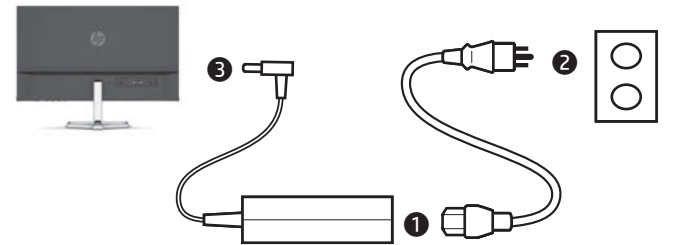

Quick Setup

Optimum Resolution: 1920 × 1080 @ 60 Hz
Maximum Resolution: 1920 × 1080 @ 75 Hz

1

2

3

4

www.hp.com/support

Go to www.hp.com/support to locate your user guide, drivers, and software.
انتقل إلى www.hp.com/support للعثور على دليل المستخدم والبرامج وبرنامج التشغيل.

Kunjungi www.hp.com/support untuk menemukan panduan pengguna, driver, dan perangkat lunak Anda.

Отидете на www.hp.com/support, за да изтеглите ръководството за потребителя, драйвери и софтуер.

Přejděte na stránku www.hp.com/support, na které vyhledejte uživatelskou příručku, ovladače a software.

Gå til www.hp.com/support for at finde din brugervejledning, drivere og software.

Gehen Sie zu www.hp.com/support, um Ihr Benutzerhandbuch, Treiber und Software zu finden.

Vaya a www.hp.com/support para localizar su guía de usuario, controladores y software.

Μεταβείτε στη διεύθυνση www.hp.com/support για να βρείτε τον οδηγό χρήσης, προγράμματα οδήγησης και λογισμικό.

Rendez-vous sur www.hp.com/support pour accéder au manuel de l'utilisateur, aux pilotes et aux logiciels.

Visitare la pagina www.hp.com/support per individuare la guida per l'utente, i driver e il software in uso.

Пайдаланушы нұсқаулығын, драйверлерді және бағдарламалық құралды алу үшін, www.hp.com/support сілтемесіне өтіңіз.

Lai atrastu lietošanas rokasgrāmatu, draiverus un programmatūru, apmeklējiet vietni www.hp.com/support.

Eikite adresu www.hp.com/support ir susiraskite savo naudotojo vadovą, tvarkykles bei programinę įrangą.

A felhasználói útmutatók, illesztőprogramok és szoftverek megkereséséhez lépjen a www.hp.com/support oldalra.

Ga naar www.hp.com/support om de gebruikershandleiding, stuurprogramma's en software te vinden.