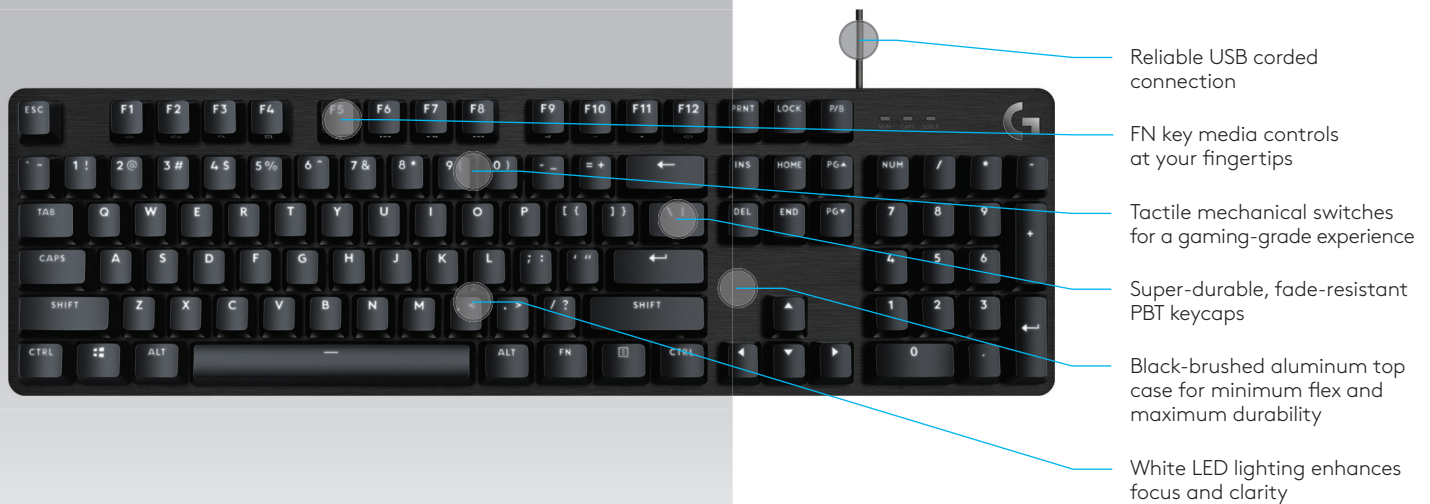

G413 SE

Full-Size Mechanical
Gaming Keyboard

MADE FOR PLAY

Upgrade your gameplay experience with the Logitech G413 SE Full-Size Mechanical Gaming Keyboard. It delivers a gaming-grade mechanical switch experience. It's designed to help serious players perform at a higher level and push themselves even further. The G413 SE features tactile mechanical switches; PBT keycaps, 6-key rollover anti-ghosting performance; a black-brushed aluminum top case with white LED lighting; 12 function key media controls; and reliable USB-corded technology. A compact, tenkeyless option is available. In short, the gaming-first features you need to put more perfect performance within reach. A keyboard engineered to perform. A keyboard that's Made for Play.

Product description

100 Word Description

Upgrade your gameplay experience with the Logitech G413 SE Full-Size Mechanical Gaming Keyboard. It delivers a gaming-grade mechanical switch experience. It's designed to help serious players perform at a higher level and push themselves even further. The G413 SE features tactile mechanical switches; PBT keycaps, 6-key rollover anti-ghosting performance; a black-brushed aluminum top case with white LED lighting; 12 function key media controls; and reliable USB-corded technology. A compact, tenkeyless option is available. In short, the gaming-first features you need to put more perfect performance within reach. A keyboard engineered to perform. A keyboard that's Made for Play.

50 Word Description

Upgrade your gameplay experience with the Logitech G413 SE Full-Size Mechanical Gaming Keyboard. The G413 SE features tactile mechanical switches; PBT keycaps; 6-key rollover anti-ghosting; a black-brushed aluminum top case with white LED lighting; 12 function key media controls; USB-corded technology—all within your grasp.