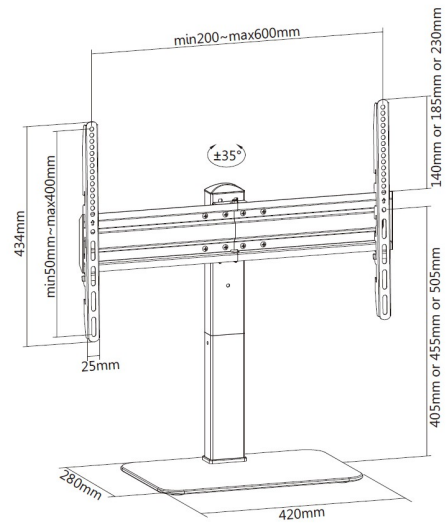

650612 37"-70" Universal TV Stands

Product Images

Short Description

- Max. loading capacity: 40kg
- VESA support Max. 600 x 400
- Height of the TV is adjustable
- Elegant glossy glass base
- Build-in cable management
- VESA standards compliant

Description

The equip® 650612 height adjustable TV/LCD Desk Mount Bracket is a compact but sturdy product that ensures a reliable installation of your TV monitor. No holes or complicated assembly required can be quick to assemble.

Cable management allows wires to remain hidden for a better-looking display. This TV stands is the ideal option as great functionality

Additional Information

Harmonized System (HS) code	852990
Customs product code (TARIC)	8529909700
Approval and Compliance	RoHS
Package Contents	650612 Manual screws kits
Color	Black
EAN	4015867227176
Model Number	650612
Mount	Desk mount
Cable management	Yes
Compatible Display Size	37"-70"
Bracket type	Swivelable
Height range	360/405/455/505/550mm (14.2"/15.9"/17.9"/19.9"/21.7")
Load Capacity (kg)	40kg
Material	Plastic, Stainless Steel
Pan (Swivel) range	-35°~+35°
Screens support quantity	1
Support Curved TV (Monitors)	Yes
VESA compatibility	200x200,300x200,400x200, 300x300,400x300,400x400, 600x400
Dimensions (W x D x H)	280 x 770 x 640 mm
Product weight (kg)	6.5