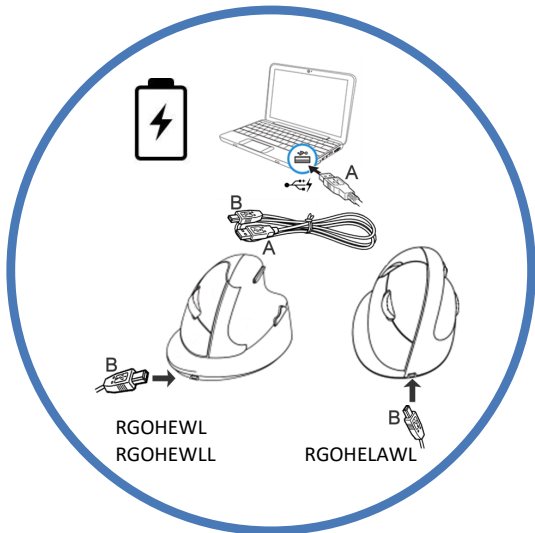

RGOHELA, RGOHELAWL, RGOBRHEMLR

200 gram

COMPATIBLE(1)

5°C - 35°C (41F - 95F)

-20°C - 60°C (-4F - 140F)

CHARGE(1)

CHARGE(2)

RGOHE