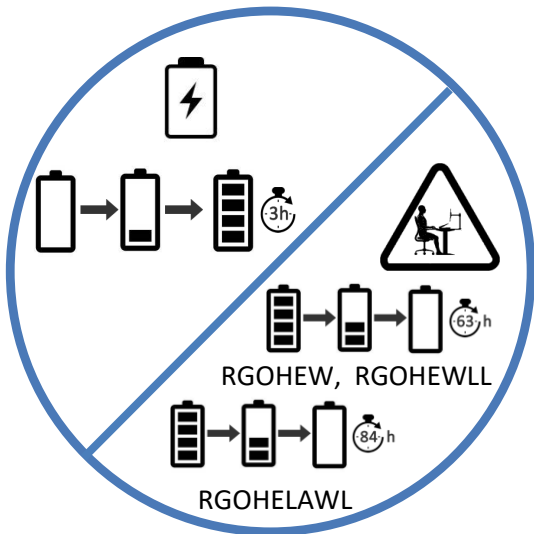

RGOHELA, RGOHELAWL, RGOBRHEMLR

200 gram

COMPATIBLE(1)

5°C - 35°C (41F - 95F)

-20°C - 60°C (-4F - 140F)

CHARGE(1)

CHARGE(2)

RGOHE