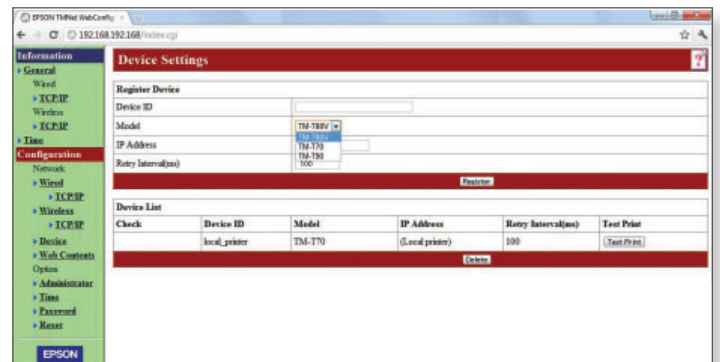

A new dimension in business systems

Direct communication with web browsers

TM-T88V-i and TM-T70-i can communicate directly with web browsers. They work with all major web browsers which support HTML 5 (such as Internet Explorer 9.0, Firefox 3.5.9, Google Chrome 7.0, Safari 5.0, and Android standard browser 2.2).

ePOS-Print

Enable the TM-T88V-i and TM-T70-i to understand the XML command from the web application.

Peripheral control

The TM-T88V-i and TM-T70-i can control additional Epson TM printers (e.g. for applications like order entry or kitchen printer) and cash drawers.

Easy configuration

TM-T88V-i and TM-T70-i come with the TMNet WebConfig, which allows smooth and easy configuration. No print driver is required, allowing high productivity for the store or restaurant.

Easy maintenance

No PC is required to operate the TM-T88V-i and TM-T70-i.

With the Epson TMNet WebConfig tool, the printers are easily set-up.

SPECIFICATION

MTBF	180,000 hours
Type	Direct thermal receipt printers with embedded intelligence
Interfaces	USB, LAN (wired or wireless)
Additional devices controlled by TM-i	Epson TM Printers with wired or wireless interface, cash drawer

Better Products for a Better Future

Windows is a registered trademark of Microsoft Corporation in the United States and other countries. Google Chrome is a trademark of Google Inc. Safari is a trademark of Apple Inc., registered in the U.S. and other countries. Android is a trademark of Google Inc. Use of this trademark is subject to Google Permissions.

For further information please contact your local Epson office or visit www.epson-europe.com

Trademarks and registered trademarks are the property of Seiko Epson Corporation or their respective owners. Product information is subject to change without prior notice.