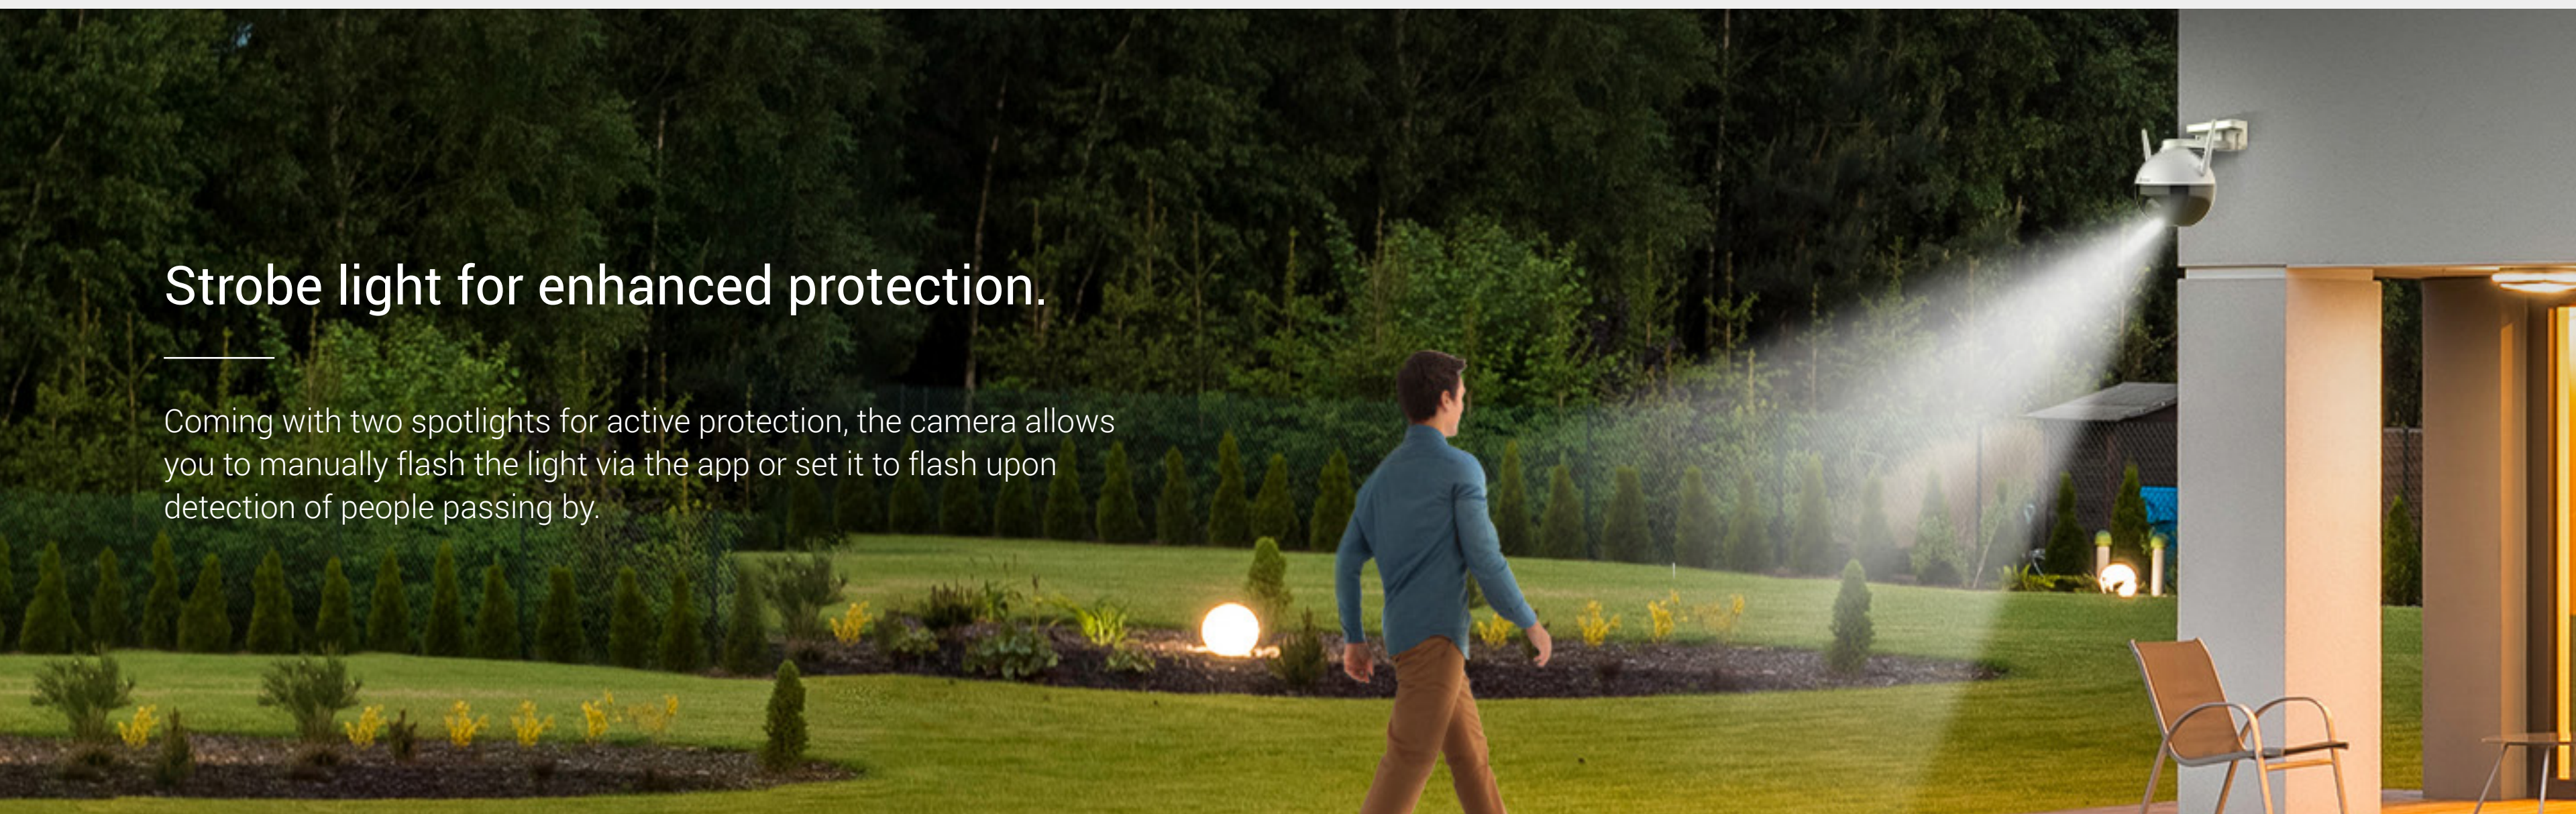

C8C

Outdoor Pan/Tilt Camera

Break the sight boundaries.

The C8C is EZVIZ's first outdoor WiFi Pan/Tilt Camera, a giant breakthrough combining an exquisite design with comprehensive functionality. Capturing more details than ordinary outdoor cameras do, this camera ensures reliable, all-around outdoor protection.

A better day begins with better vision.

Your surroundings are covered with this outdoor pan/tilt camera. With a 352° horizontal rotation and 95° vertical rotation, the C8C gives you an easy overview of all that's around you. And the EZVIZ App puts it all right on your smartphone or mobile device.

AI-powered person detection.

Smarter than ever! As an upgrade from simple motion detection, the embedded AI algorithm intelligently detects the motion of human shapes in real time. When people enter your customized detection area, you will be alerted immediately.

Strobe light for enhanced protection.

Coming with two spotlights for active protection, the camera allows you to manually flash the light via the app or set it to flash upon detection of people passing by.