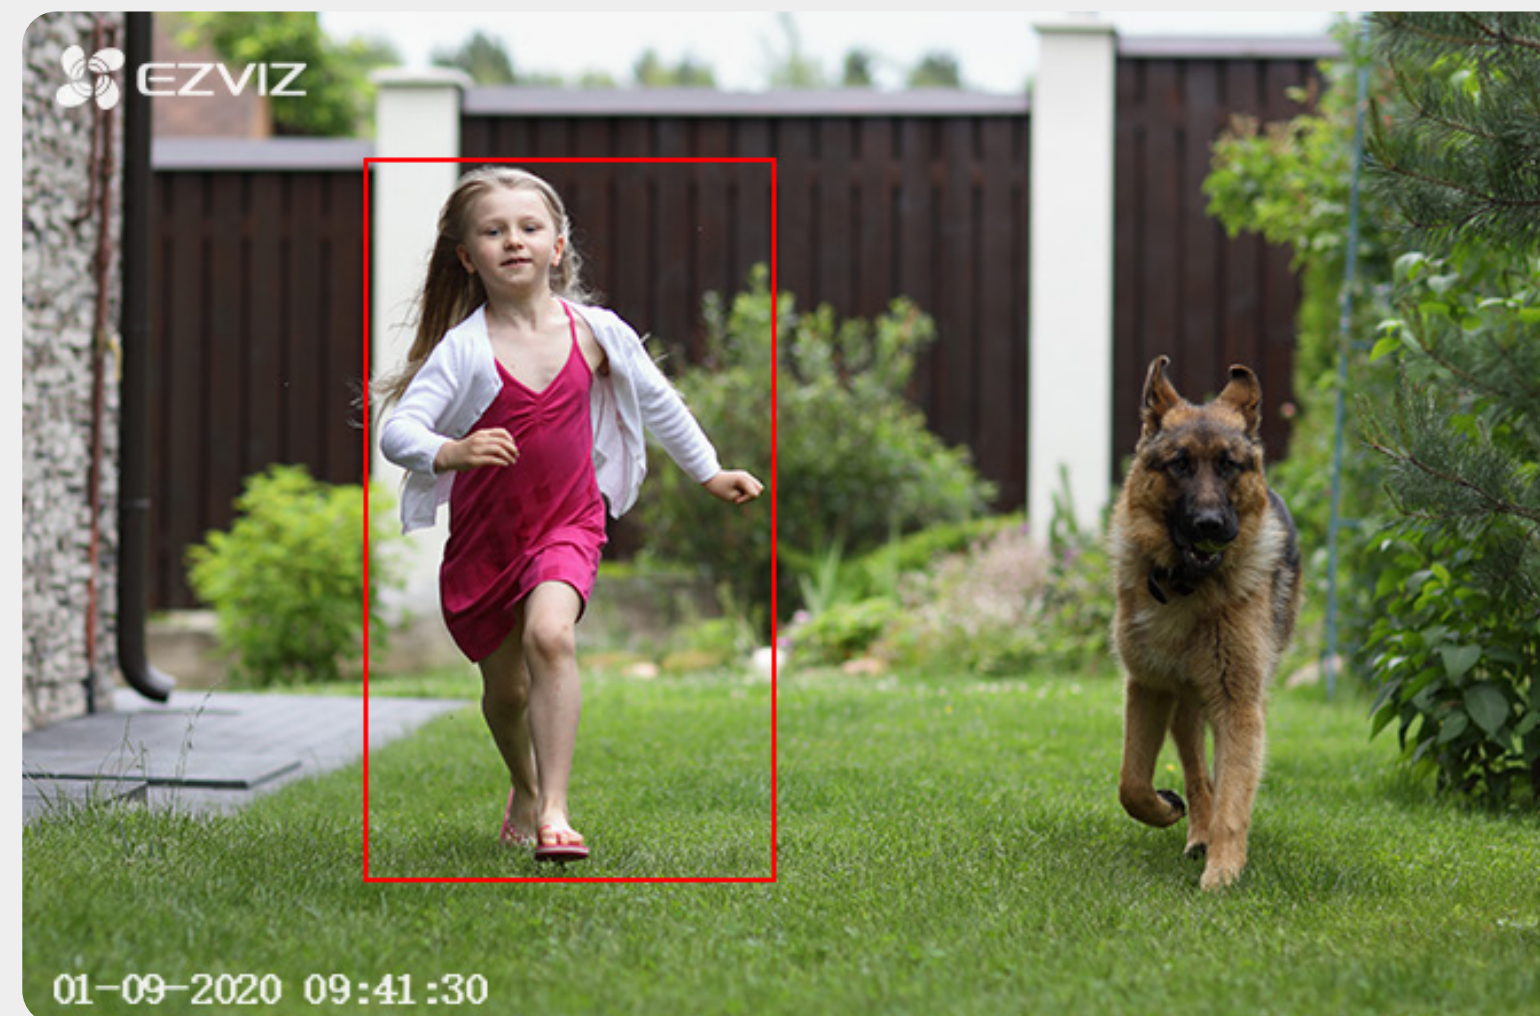

C8C

Outdoor Pan/Tilt Camera

Break the sight boundaries.

The C8C is EZVIZ's first outdoor WiFi Pan/Tilt Camera, a giant breakthrough combining an exquisite design with comprehensive functionality. Capturing more details than ordinary outdoor cameras do, this camera ensures reliable, all-around outdoor protection.

H.265

H.265 Video Technology

Supports MicroSD Card Storage (up to 256 GB)

EZVIZ CloudPlay Storage

See everything in clear detail.

This camera captures 1080p high-definition video and images, recording every moment with sharp clarity.

A better day begins with better vision.

Your surroundings are covered with this outdoor pan/tilt camera. With a 352° horizontal rotation and 95° vertical rotation, the C8C gives you an easy overview of all that's around you. And the EZVIZ App puts it all right on your smartphone or mobile device.

AI-powered person detection.

Smarter than ever! As an upgrade from simple motion detection, the embedded AI algorithm intelligently detects the motion of human shapes in real time. When people enter your customized detection area, you will be alerted immediately.