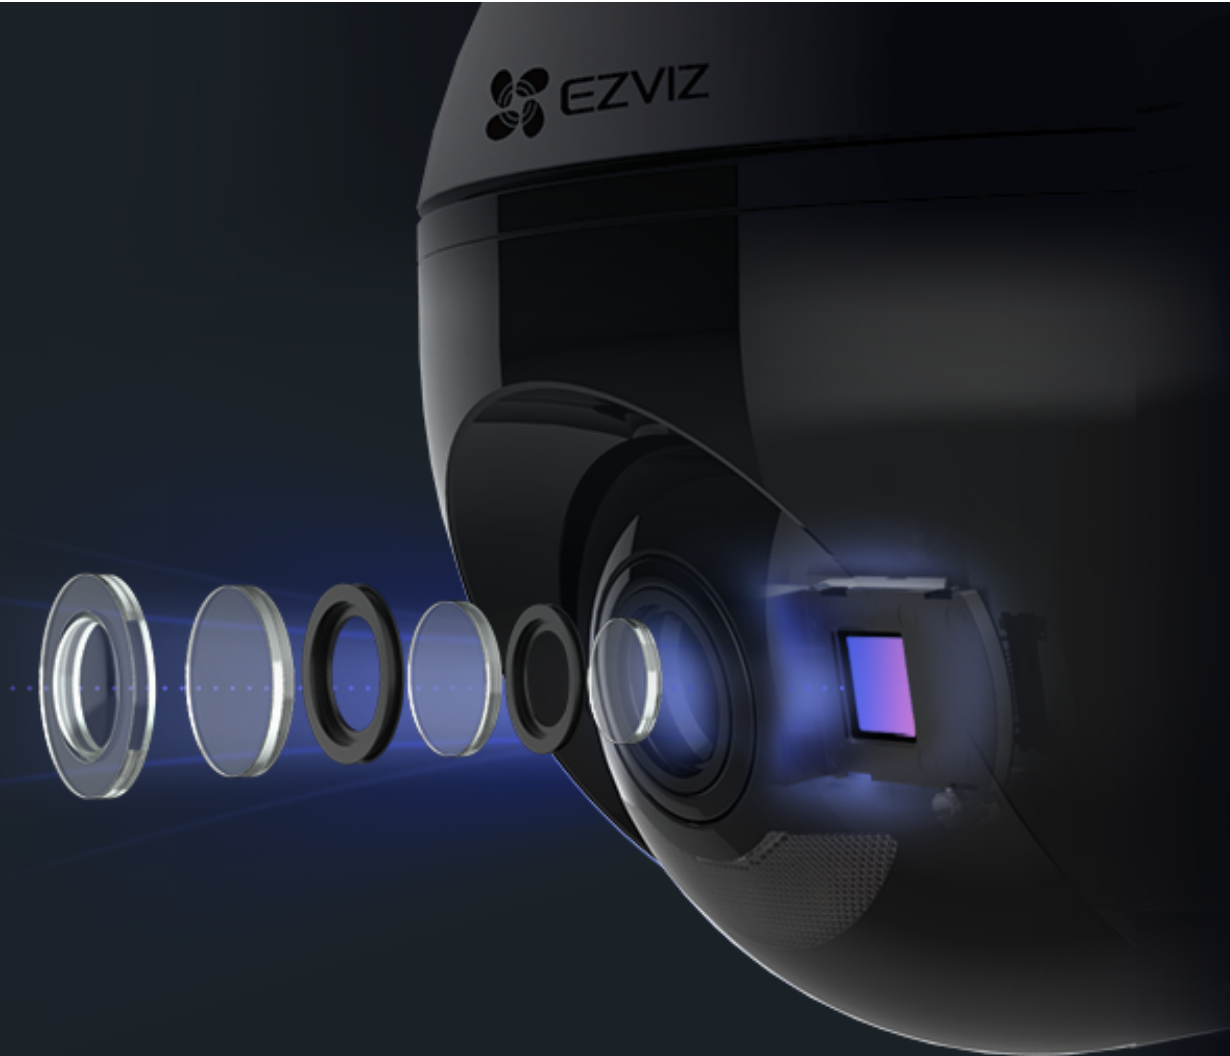

C8C

Outdoor Pan/Tilt Camera

Break the sight boundaries.

The C8C is EZVIZ's first outdoor WiFi Pan/Tilt Camera, a giant breakthrough combining an exquisite design with comprehensive functionality. Capturing more details than ordinary outdoor cameras do, this camera ensures reliable, all-around outdoor protection.

FHD 1080p

Motorized Pan & Tilt for 360° Visual Coverage

AI-Powered Person Detection

Color Night Vision

Active Defense

IP65 Dust and Water Protection

Audio Pick-up

Supports 2.4 GHz WiFi

A better day begins with better vision.

Your surroundings are covered with this outdoor pan/tilt camera. With a 352° horizontal rotation and 95° vertical rotation, the C8C gives you an easy overview of all that's around you. And the EZVIZ App puts it all right on your smartphone or mobile device.

AI-powered person detection.

Smarter than ever! As an upgrade from simple motion detection, the embedded AI algorithm intelligently detects the motion of human shapes in real time. When people enter your customized detection area, you will be alerted immediately.