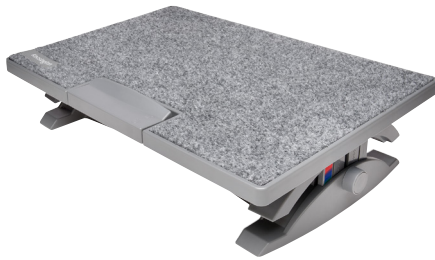

 **SmartFit® Easy Riser® Go Adjustable Ergonomic Laptop Riser and Cooling Stand**

K50422WW (black)

 **Monitor Stand with SmartFit® System**

K52786WW (black)
K52797WW (extra wide)

CoolView™ Wellness Monitor Stand with Desk Fan

K55855WW
K55460WW (with air purifier)
K55464WW (with heater)

SmartFit® One-Touch Height Adjustable Single Monitor Arm

K55470
K55471 (dual-arm)

Anti-Fatigue Mat

K55401WW

Put your feet up, rest easy, we've got your back.

Neutral body position is where the head is level, the forearms are parallel to the floor, and the back, legs, and feet are fully supported.

 **SmartFit® SoleMate™
Foot Rest**

K50345WW (Pro Elite)
K50409WW (Pro Ergonomic)
K50416WW