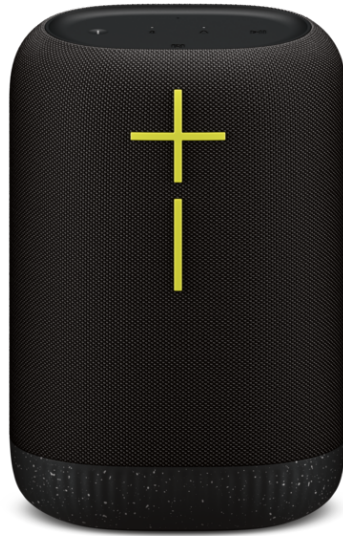

Ultimate Ears EPICBOOM

EPIC. ANYWHERE.

Introducing Ultimate Ears EPICBOOM, a portable Bluetooth® speaker with bassy 360° immersive sound and adaptive or preset EQ for epic sound anywhere. Enjoy two easy ways to boost any party—use PartyUp mode to sync your speaker with your friends' for louder sound, or hit the Outdoor Boost for better sound in the great outdoors.

FEATURES

- **360-Degree Booming Bass and Adaptive EQ:** A loud Bluetooth speaker with a woofer that delivers 94 db of big, bassy stereo and deep sounds; tap Outdoor Boost for great sound outdoors.
- **Customizable EQ:** Customize your EQ, or choose from presets like Deep Relaxation Mode, Podcast Mode or Gaming Mode—all from the BOOM app
- **17 Hours of BOOM:** Forget about charging; this loud waterproof Bluetooth speaker has long battery life that keeps the party going
- **Floatable Waterproof Speaker:** With an IP67 rating, it withstands dust and can be submerged in 1 m of water for up to 30 minutes—bring it to the beach, pool or shower without worry
- **Party Up for More Fun:** Use PartyUp on the BOOM app; pair the EPICBOOM loud outdoor Bluetooth speaker with the BOOM, MEGABOOM and HYPERBOOM models for bigger, earth-shattering sound
- **Take It, Drop It, Bang It:** This portable wireless speaker has 180 ft (55 m) of range and is dirt-resistant and drop-proof, with a handy loop so you can take it along for the ride
- **Easy Connect and Play:** Use the BOOM app to effortlessly play music with the Magic Button — even when it's powered off; place your Android phone near the 'N' icon to connect
- **Made with Recycled Plastic:** Plastic parts in EPICBOOM include a minimum of 59% post-consumer recycled plastic by weight(5)