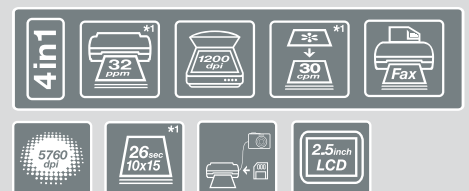

EPSON®
EXCEED YOUR VISION

Epson Stylus™ CX9300F

All-in-one printer, scanner, copier and fax with LCD viewer.

Maximise your productivity at home or in the office with the Epson Stylus CX9300F. It features an automatic document feeder for fast multi-page scanning, copying and faxing.

The Epson Stylus CX9300F four-in-one offers one compact solution for the home or small office. Multi-page scanning, copying and faxing is made quick and easy with the built-in automatic document feeder. 2.5 inch LCD viewer can be used for PC-free photo printing, copying and sending faxes.

Epson's latest generation of DURABrite™ Ultra Ink provides glossy photos, and is resistant to water, smudging and fading. It is also cost-effective due to individual ink cartridges.

30-page automatic document feeder – fast multi-page scanning, copying and faxing.

PC-free photo printing – print photos via memory card or a PictBridge digital camera.

2.5 inch LCD viewer - copy, fax and print photos without a PC.

Low cost individual ink cartridges - because the Epson CX9300F uses affordable individual ink cartridges you only need to replace the colour you use.

High-speed black and white and colour faxing – as fast as 3 seconds per page using the 33.6 kbps modem.

High print speeds - print at up to 32 pages per minute in black and white and colour.

Key Benefits:

- Print, scan, copy and fax from one compact solution.
- Automatic document feeder for fast multi-page scanning, copying and faxing.
- Save money with individual inks – only replace the colour you use.
- Superb quality with long lasting Epson DURABrite Ultra Ink.