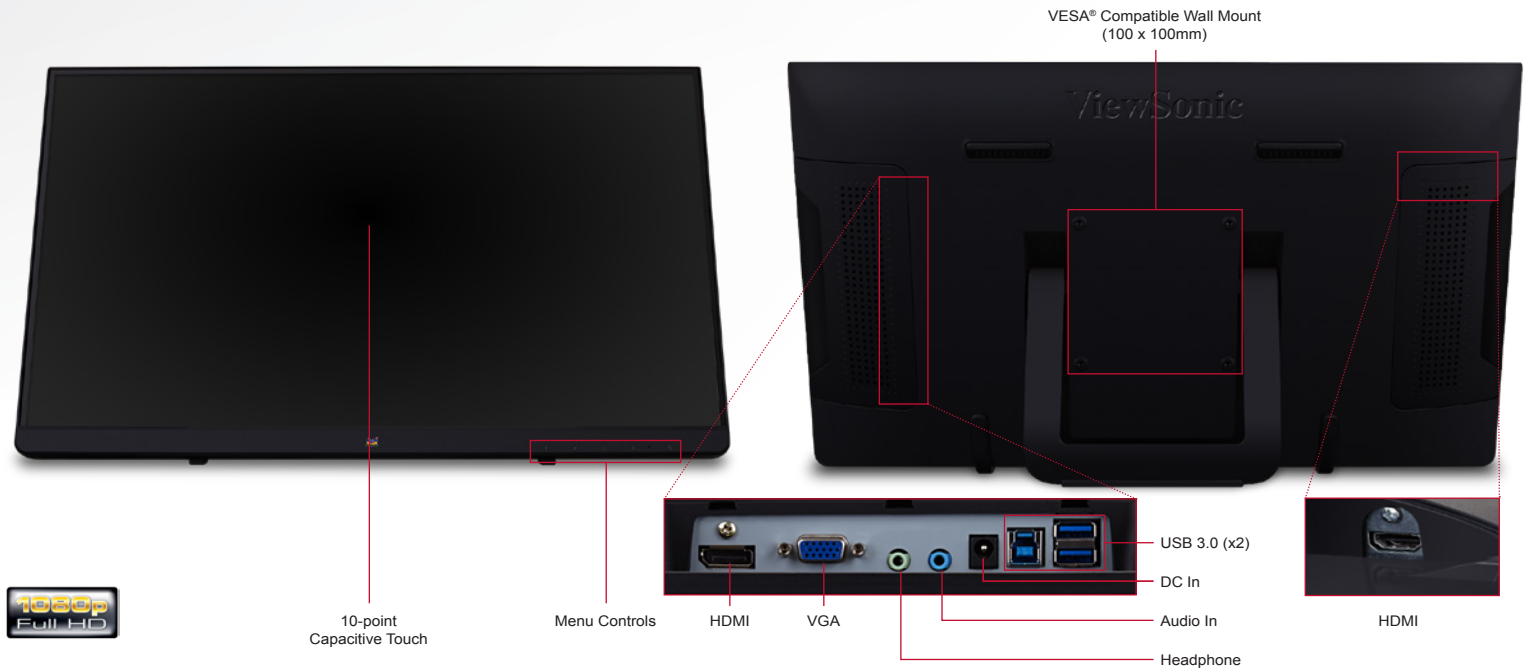

22" (21.5" viewable) Full HD 10-Point Touch Display

TD2230

Specifications

LCD PANEL	Type	ADS Type, a-si TFT Active Matrix LCD
	Display Area	18.8" horizontal x 10.6" vertical; 21.5" diagonal
	Optimum Resolution	1920x1080
	Brightness	250 cd/m² (typ.)
	Contrast Ratio	1000:1 (typ.)
	Dynamic Contrast Ratio	50M:1
	Viewing Angles	178° horizontal, 178° vertical
	Colors	16.7M (6bit + A-FRC)
	Response Time	7ms (GTG)
	Backlight	White-light LED
	Backlight Life	30,000 hours (min.)
	Panel Surface	Anti-glare, hard-coating (7H)
VIDEO INPUT	Digital	DisplayPort, HDMI
	Analog	VGA
	Frequency	Fh: 24~82kHz, Fv: 50~76Hz
	Sync	Separate Sync, Composite Sync, Sync on Green, TMDs, PCI-E
AUDIO OUTPUT	Speakers	3-watt (x2)
COMPATIBILITY	PC	Up to 1920x1080 non-interlaced
	Mac®	Up to 1920x1080
CONNECTOR	Video In	DisplayPort, HDMI, VGA
	Audio In	3.5mm mini jack
	Headphones	3.5mm mini jack
	USB 3.0	Type A x2 / Type B x1
	Power	DC 19V/2.37A
CONTROLS	Front Panel Buttons	1, 2, Down, Up, Power
	OSD	Auto Image Adjust, Contrast/Brightness, Input Select, Audio Adjust, Color Adjust, Information, Manual Image Adjust, Setup Menu, Memory Recall (See user guide for complete OSD functionality)

ERGONOMICS	Tilt	20°~70°, lay flat
POWER	Voltage	AC 100~240V (universal), 50 / 60Hz
	Consumption	25W (typ.) / 28W (max.)
	Optimize	22W (typ.)
	Conserve	19W (typ.)
OPERATING CONDITIONS	Temperature	32~104° F (0~40° C)
	Humidity	20~90% (non-condensing)
DIMENSIONS (W x H x D)	Physical with Stand	19.3 x 11.8 x 5.1 in. / 490.3 x 298.8 x 129.7 mm
	Physical without Stand	19.3 x 11.8 x 1.9 in. / 490.3 x 298.8 x 47.3 mm
	Packaging	21.7 x 14.6 x 4.5 in. / 550 x 371 x 114 mm
WEIGHT	Net with Stand	7.9 lb. / 3.6 kg
	Net without Stand	7.9 lb. / 3.6 kg
	Gross	10.4 lb. / 4.7 kg
WALL MOUNT	VESA compatible	100 x 100 mm
REGULATIONS		cULus, FCC-B w/ICES003, EPEAT Silver, UL-MX-CoC, Mexico Energy
RECYCLE/DISPOSAL		Please dispose of in accordance with local, state, or federal laws
WARRANTY		Three-year limited warranty on parts, labor and backlight

Optional Accessories

HDMI to DVI cable 6FT	CB-00008948
Mini DisplayPort to DisplayPort cable 6FT	CB-00010958
DisplayPort to DisplayPort cable 30FT	CB-00010684
Display Port Male to VGA Female Adapter (Single Link).....	CB-00011486
DisplayPort to DisplayPort cable 6FT	CB-00010555
DisplayPort to DVI Adapter.....	LCD-CABLE-001
Desktop Display Wall Mount Kit	LCD-WMK-001

What's in the box?

TD2230 monitor, Power cable, Power adapter, HDMI cable, USB 3.0 cable, Audio cable, Quick Start Guide, ViewSonic Wizard CD