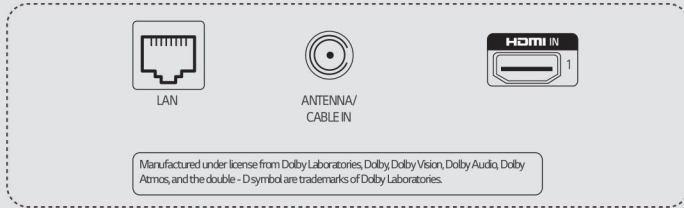

CONNECTIVITY -

86" / 75" / 65" / 55" / 50" / 43"

86"

Rear