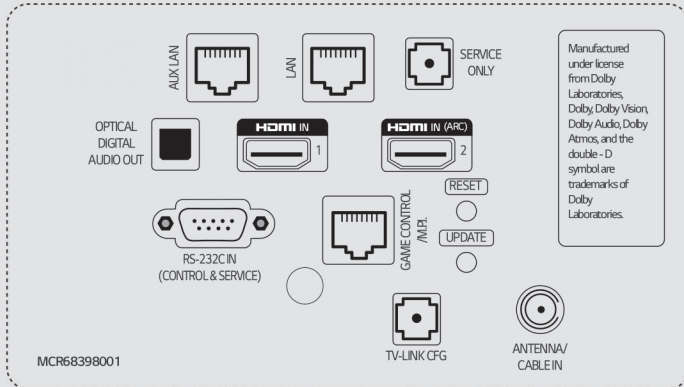

65" / 55" / 50" / 43"

Rear