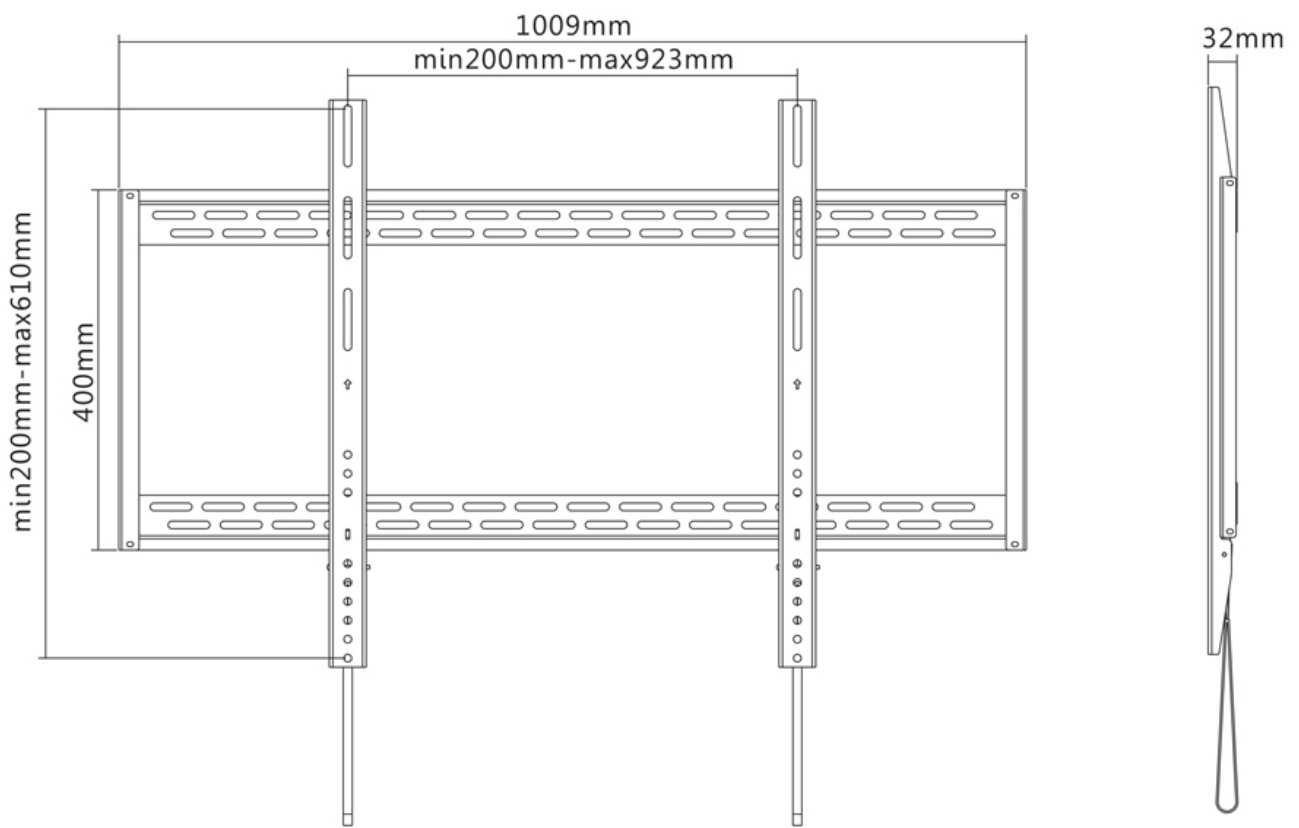

LFD-W1000

NEOMOUNTS BY NEWSTAR TV WALL MOUNT

Neomounts