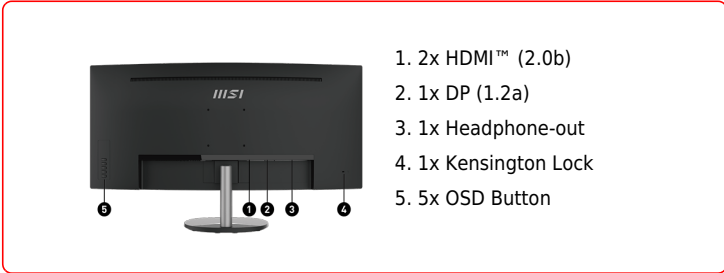

SPECIFICATIONS

CONNECTIONS

FEATURES

21:9
UWQHD+
3840 X 1600

21:9 3840 x 1600 Resolution

Game titles will even look better, displaying more details due to the (3840 x 1600) resolution.

1500R

Curved 1500R

Display Kit

Display Kit Support

Providing the most convenient tool, the proper color & display mode to you while working with it everyday.

VESA

VESA Mountable

To be mounted on the wall of your office & home with a VESA standard design which can make it completely invisible on a desk.