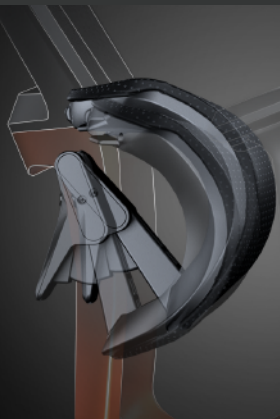

ARGO

The Evolution of a Gaming Chair Revolution

The combination of gaming and ergonomics

Argo is built with a premium aluminum frame and highly breathable mesh cushion that brings lasting maximum support for the most comfortable gaming experience.

Dynamic lumbar Support Design

Argo's dynamic design can fully handle lumbar back support to ease pain and fatigue during long term gaming sessions.

Stay Cool

The build-up of heat and humidity from the body can be a sticky dilemma. Argo's highly breathable mesh design allows air, body heat and water vapor to pass through the seat and backrest to keep you fresh, cool and dry. Experience the most comfortable and weightless seat during a long-term gaming session.

Fully Adjustable

Easily adjust the height, tilt, and seat sliding depth using the trigger shift wire control system. Argo's headrest and armrests are also adjustable so you can easily find your most comfortable and preferred posture.

Breathable PVC leather

Trigger shift wire control system

large 3" caster wheels for enhanced stability

5-star aluminum alloy base

ARGO

The Evolution of a Gaming Chair Revolution

Breathable PVC leather

Trigger shift wire control system