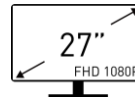

Modern MD271P

Business & Productivity Monitors

reddot winner 2021

27" Screen Size

View your applications, spreadsheets and more with a perfect 27 inches screen and experience a breathtaking screen that comes with Full HD resolution

SPECIFICATIONS

Type / Size	27"
Colorway	Black
Active Display Area (mm)	597.888(H) X 336.312(V)
Curvature	Flat
Panel Type	IPS
Resolution	1920 x 1080 (FHD)
Pixel Pitch	0.3114(H) X 0.3114(V)
Aspect Ratio	16:9
Brightness (nits)	250 cd/m ²
Contrast Ratio	1000:1
Refresh Rate	75Hz
Response Time	5ms (GTG)
View Angles	178° (H) / 178° (V)
sRGB	104.61% (CIE 1976)
Surface Treatment	Anti-glare
Display Colors	16.7M
Color Bit	8 bits
Video Interface	1x HDMI (1.4) 1x Type C (DisplayPort Alternate) 1x Headphone-out
Speaker	2x 1W
Power Type	External Adaptor (19V 3.42A)
Adjustment (Tilt)	-5° ~ 20°
Adjustment (Swivel)	-30° ~ 30°
Adjustment (Pivot)	-90° ~ 90°
Adjustment (Height)	0 ~ 110mm
Kensington Lock	Yes
VESA Mounting	75 x 75 mm
Dimension (W x D x H)	613.5 x 401.5 x 200.81 mm (24.15 x 15.81 x 7.91 inch)
Weight (NW / GW)	5.8 kg (12.79 lbs) / 8.44 kg (18.61 lbs)
Dimension (W x D x H) With Carton	893 x 167 x 464 mm (35.16 x 6.57 x 18.27 inch)
Note	HDMI: 1920 x 1080 (Up to 75Hz) Type-C: 1920 x 1080 (Up to 75Hz)