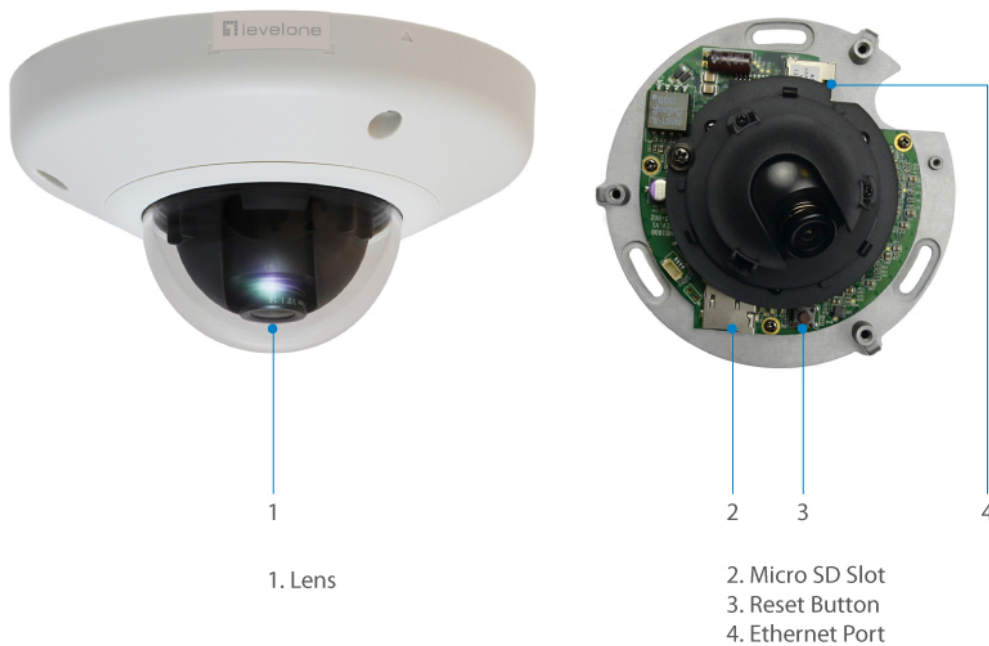

FCS-3065 Version: 1

Fixed Dome Network Camera, 5-Megapixel, 802.3af PoE, Vandalproof

Key Features

- Built-in Micro SDHC/SDXC card slot for local storage
- 5-Megapixel (2592 x 1944) high-definition resolution
- Features WDR (Wide Dynamic Range) to enhance visibility under extremely bright or dark environments
- Vandal-proof IK08-rated housing
- Compression: H.264/MJPEG
- Power support: PoE (IEEE 802.3af)
- Free video surveillance and CMS (Central Management System) software with 64-channel license

Image Sensor:

5-Megapixel 1/3.2" Progressive Scan CMOS

Connectors and Cabling:

1 x RJ-45 10/100 Mbps PoE port
1 x MicroSDHC/ MicroSDXC card slot

Button/Knob:

Reset Button

Indicator:

Power

Power Consumption:

PoE Class 1 (IEEE802.3af) / 2.91 W

Features

General:

Backup: MicroSDHC /MicroSDXC card slot for local storage

Video:

Image Setting: - Adjustable image size, quality and bit rate
- Configurable brightness, sharpness, contrast, saturation, white balance and exposure
- AGC/AWB/AES
- Back Light Compensation (BLC)
- Wide Dynamic Range (WDR), Basic WDR (74 dB)
- 2D Noise Reduction (2DNR)
Streaming: Up to 2 video streams