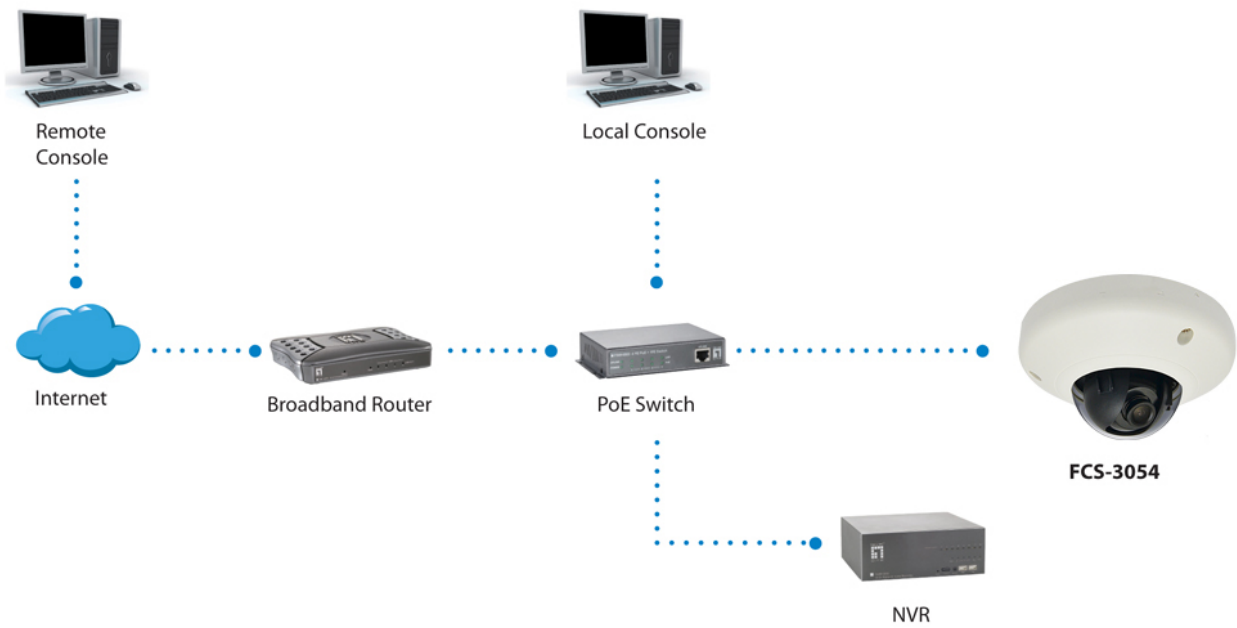

Diagram

Order Information

FCS-3065

Package Contents

FCS-3065
Screw Kit
Quick Installation Guide
Resource CD (User Manual, Utility, QIG)

Optional Accessory

CAS-2316

Wall mount for mini dome mini fisheye

No liability or responsibility for any errors or omissions in the content.
Specifications are subject to change without notice.
All mentioned brand names are registered trademarks and property of their owners.
Copyright © Digital Data Communications GmbH, Germany. All Rights Reserved.