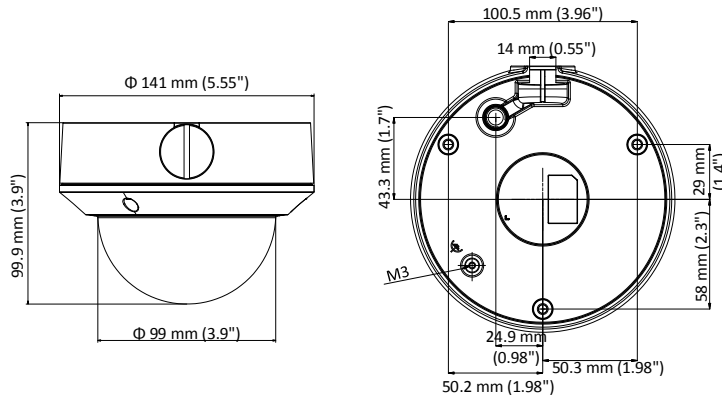

Available Models

DS-2CD1741FWD-I (Z)

Dimension