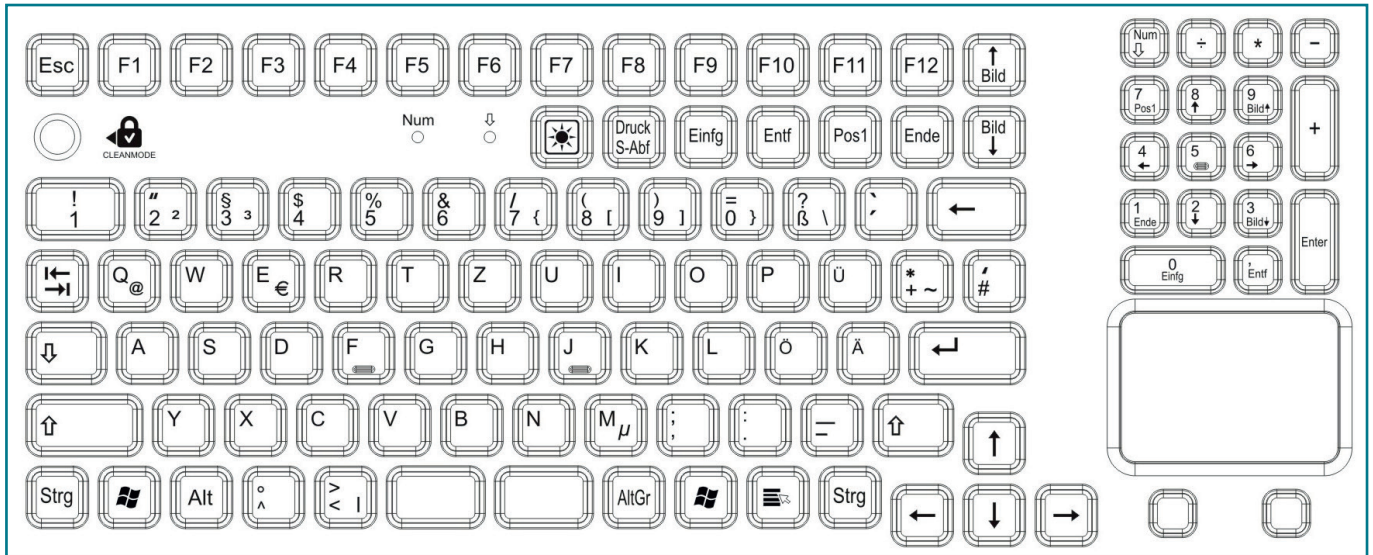

1. KEY FUNCTIONS:

Touchpad-tapping*: + + **F2** > Activates and deactivates the tapping function

Key lock: > Press and hold for 2 seconds

2. SPECIAL FUNCTIONS:

Clean mode: To activate or deactivate the clean mode, hold this key down for 2 seconds. This deactivates the key function and the touchpad. You can then clean the keyboard without triggering any incorrect commands.

*Touchpad-tapping: Touchpad tapping allows you to use different functions by typing the touchpad surface once or several times (e.g. in word processing: single tap to position the cursor, double tap to select paragraphs)

You can find operating instructions and hints on cleaning and disinfecting at:

www.gett-group-service.com