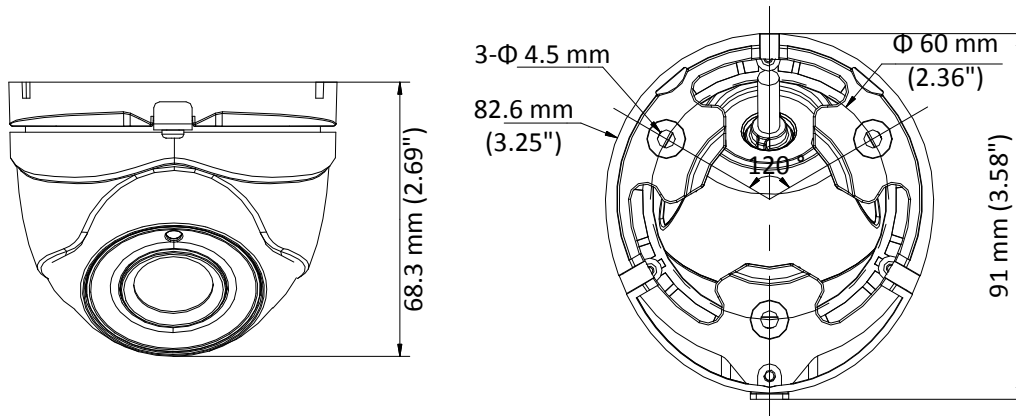

Order Models

DS-2CE56H5T-ITME

Dimension

Accessory

Distributed by