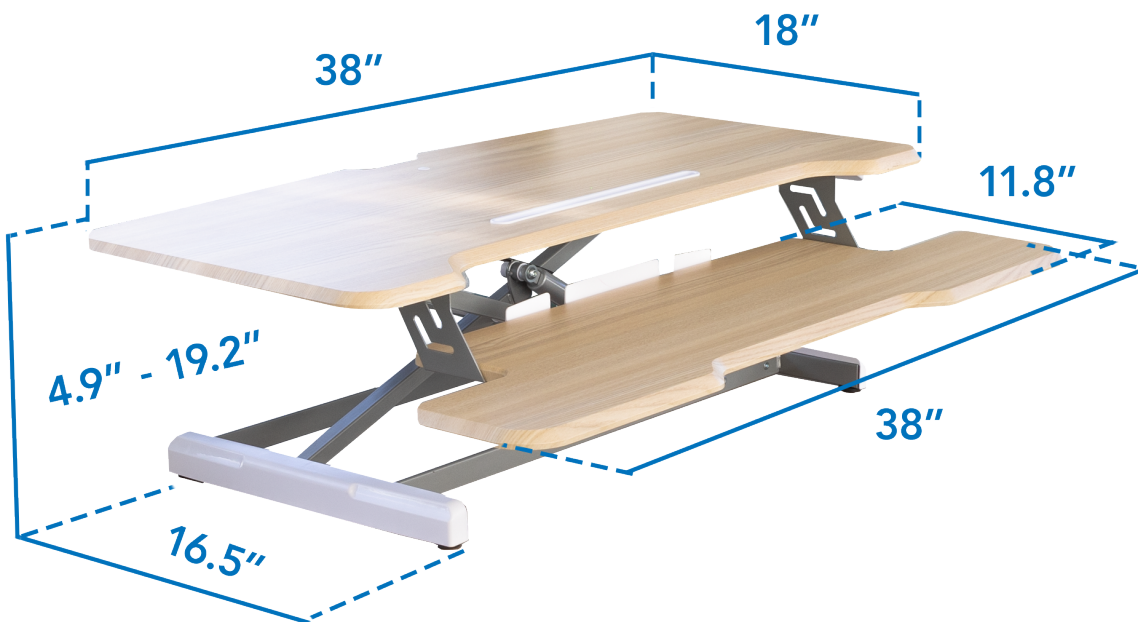

MOUNT-IT!

MI-15007

Standing Desk Converter

This standing desk converter elevates your computer or laptop to a comfortable height. Improve your posture by changing your workspace into a sit-stand configuration. The spacious tabletop allows you to use two monitors or a laptop/tablet. The desk suits various heights and needs and can be adjusted up to 14.3". Made from quality materials, it can support up to 33 lbs with ease. The keyboard tray is wide enough for your keyboard and mouse.

- Height adjustable up to 14.3" to suit any height
- Elevate your monitor or laptop to a comfortable height
- Improve posture with a standing desk configuration
- Large desktop can fit two monitors

MI-15007
Standing Desk Converter

MOUNT-IT!

Height Adjustment Handle

Gas Spring Assisted Lift

Promotes Ergonomic Posture

SPECIFICATIONS

Surface Area:	(Top) 18" x 38" (Keyboard) 11.8" x 38"
Height Adjustment:	14.3"
Lift Mechanism:	Scissor lift
Weight Capacity:	33lbs
Materials:	Steel, Wood