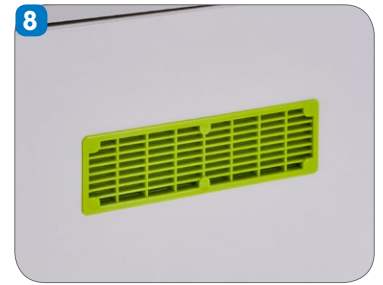

LapCabby Lyte

Single / Multi / Mini / Lyte Wall

LapCabby

New thinking in IT storage

7. IEC power cables plug into the mains and are designed to snap out if pulled away from the wall, preventing damage to the unit or any nasty trips

8. Air vents to the base and rear allow constant air circulation, so no fan is required and devices charge in silence

Lyte Wall

9. This compact solution saves precious space in the smallest classroom, office, retail space or anywhere else (wall fixings included). Compact and secure storage, wall-hung for 10 tablets up to 11" with a single key locked door