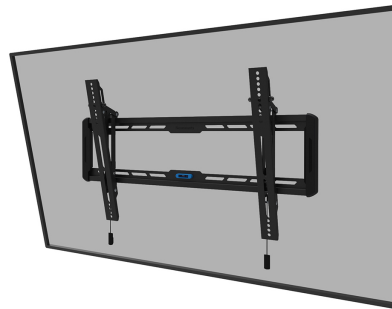

WL35-550BL16

Neomounts by Newstar WL35-550BL16
tiltable wall mount for 40-75" screens -
Black

NEOMOUNTS BY NEWSTAR TV WALL MOUNT

Neomounts

Neomounts

SPECIFICATIONS

GENERAL

Distance to wall	3,3 cm
Max. screen size*	75
Max. weight	70
Min. screen size*	40
Min. weight	0
Screens	1
VESA maximum	600x400
VESA minimum	100x100
VESA pattern	100x100 100x150 100x200 120x120 200x100 200x200 200x300 200x400 300x100 300x200 300x300 350x350 400x200 400x300 400x400 440x400 500x400 600x200 600x300 600x400

FUNCTIONALITY

Height	42,5 cm
Tilt (degrees)	12°
Type	Tilt

INFORMATION

Color	Black
Warranty	5 year
EAN code	8717371448738

The Neomounts by Newstar WL35-550BL16 is a tiltable wall mount for flat screens up to 75" with a maximum weight capacity of 70 kg. The versatile tilt (12°) technology allows you to create the optimum viewing angle.

The WL35-550BL16 has a depth of 3,3 cm and is suitable for screens that meet VESA hole pattern 100x100 to 600x400 mm.

The mount features a nifty magnetic pull & release system, that allows you to attach the TV in a wink of an eye and secure the TV in safe and solid manner. Afterwards, the pull & release straps can be easily hidden behind the screen by clicking the magnet to the mount. The integrated spirit level assures easy installation of the mount.

WL35-550BL16

NEOMOUNTS BY NEWSTAR TV WALL MOUNT