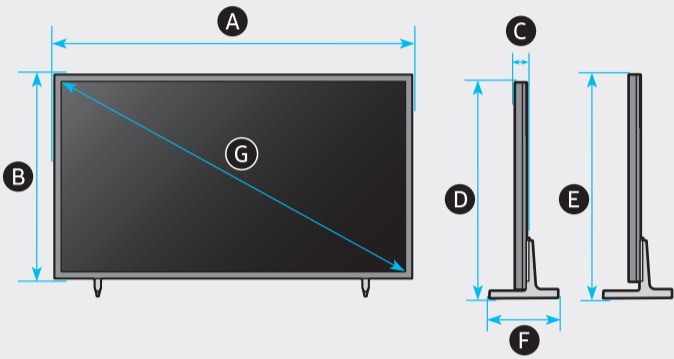

5

6

	A	B	C	D	E	F	G	H	I
55LS03A 55LSA03	48.7 inches (1237.9 mm) (123.79 cm)	27.9 inches (708.8 mm) (70.88 cm)	1.0 inches (24.9 mm) (2.49 cm)	29.3 inches (743.4 mm) (74.34 cm)	30.3 inches (768.4 mm) (76.84 cm)	9.0 inches (227.8 mm) (22.78 cm)	54.6 inches (138 cm)	36.6 lbs (16.6 kg)	37.5 lbs (17.0 kg)
65LS03A 65LSA03	57.4 inches (1456.8 mm) (145.68 cm)	32.8 inches (831.9 mm) (83.19 cm)	1.0 inches (24.9 mm) (2.49 cm)	34.2 inches (868.9 mm) (86.89 cm)	35.2 inches (893.9 mm) (89.39 cm)	10.3 inches (260.9 mm) (26.09 cm)	64.5 inches (163 cm)	48.7 lbs (22.1 kg)	49.6 lbs (22.5 kg)

	VESA A x B (mm)	C (mm)	D x 4
55LS03A 55LSA03	200 x 200	10-12	M8
65LS03A 65LSA03	400 x 300		

SAMSUNG

QUICK SETUP GUIDE
GUIDE D'INSTALLATION RAPIDE
GUÍA RÁPIDA DE CONFIGURACIÓN
GUIA RÁPIDO DE INSTALAÇÃO
KURZANLEITUNG ZUR KONFIGURATION
GUIDA DI INSTALLAZIONE RAPIDA