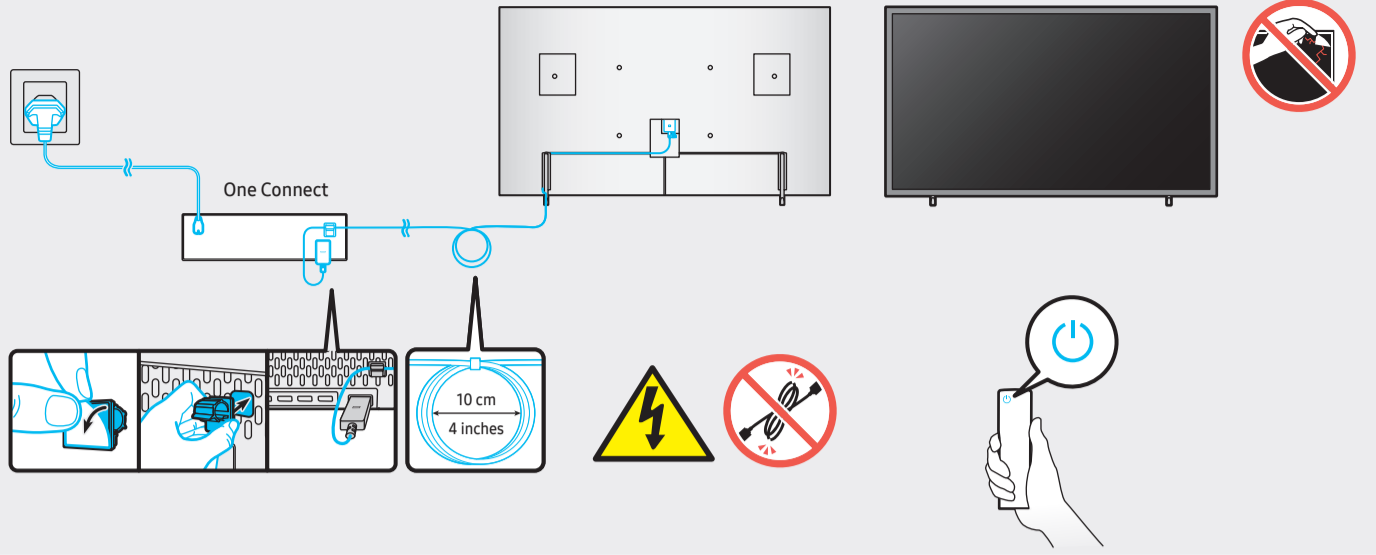

6

	A	B	C	D	E	F	G	H	I
55LS03A 55LSA03	48.7 inches (1237.9 mm) (123.79 cm)	27.9 inches (708.8 mm) (70.88 cm)	1.0 inches (24.9 mm) (2.49 cm)	29.3 inches (743.4 mm) (74.34 cm)	30.3 inches (768.4 mm) (76.84 cm)	9.0 inches (227.8 mm) (22.78 cm)	54.6 inches (138 cm)	36.6 lbs (16.6 kg)	37.5 lbs (17.0 kg)
65LS03A 65LSA03	57.4 inches (1456.8 mm) (145.68 cm)	32.8 inches (831.9 mm) (83.19 cm)	1.0 inches (24.9 mm) (2.49 cm)	34.2 inches (868.9 mm) (86.89 cm)	35.2 inches (893.9 mm) (89.39 cm)	10.3 inches (260.9 mm) (26.09 cm)	64.5 inches (163 cm)	48.7 lbs (22.1 kg)	49.6 lbs (22.5 kg)