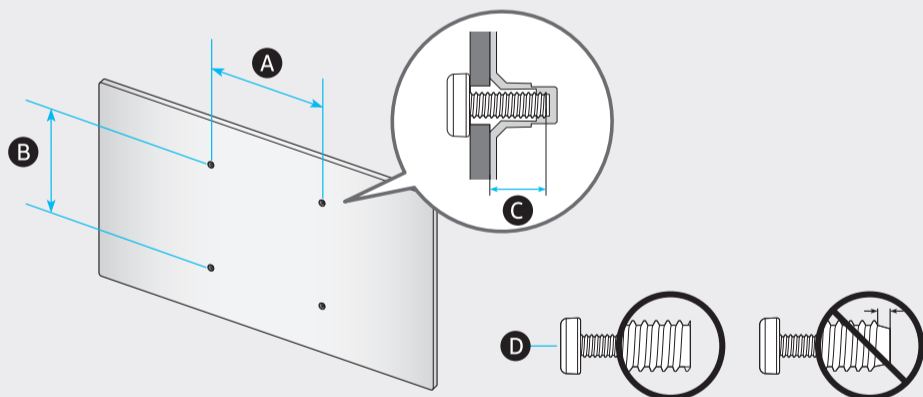

5

6

	A	B	C	D	E	F	G	H	I
55LS03A 55LSA03	48.7 inches (1237.9 mm) (123.79 cm)	27.9 inches (708.8 mm) (70.88 cm)	1.0 inches (24.9 mm) (2.49 cm)	29.3 inches (743.4 mm) (74.34 cm)	30.3 inches (768.4 mm) (76.84 cm)	9.0 inches (227.8 mm) (22.78 cm)	54.6 inches (138 cm)	36.6 lbs (16.6 kg)	37.5 lbs (17.0 kg)
65LS03A 65LSA03	57.4 inches (1456.8 mm) (145.68 cm)	32.8 inches (831.9 mm) (83.19 cm)	1.0 inches (24.9 mm) (2.49 cm)	34.2 inches (868.9 mm) (86.89 cm)	35.2 inches (893.9 mm) (89.39 cm)	10.3 inches (260.9 mm) (26.09 cm)	64.5 inches (163 cm)	48.7 lbs (22.1 kg)	49.6 lbs (22.5 kg)

	VESA A x B (mm)	C (mm)	D x 4
55LS03A 55LSA03	200 x 200	10-12	M8
65LS03A 65LSA03	400 x 300		

SAMSUNG

QUICK SETUP GUIDE
GUIDE D'INSTALLATION RAPIDE
GUÍA RÁPIDA DE CONFIGURACIÓN
GUIA RÁPIDO DE INSTALAÇÃO
KURZANLEITUNG ZUR KONFIGURATION
GUIDA DI INSTALLAZIONE RAPIDA