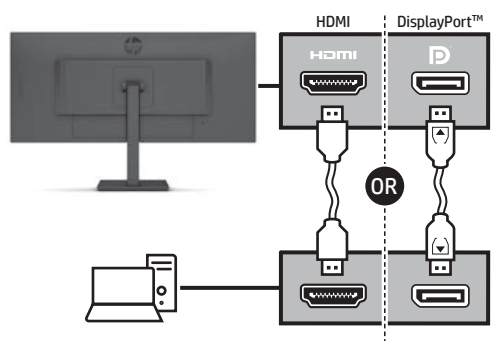

Quick Setup

Maximum resolution: 3440 × 1440 @ 165 Hz

1 A

B

2

3

4

5