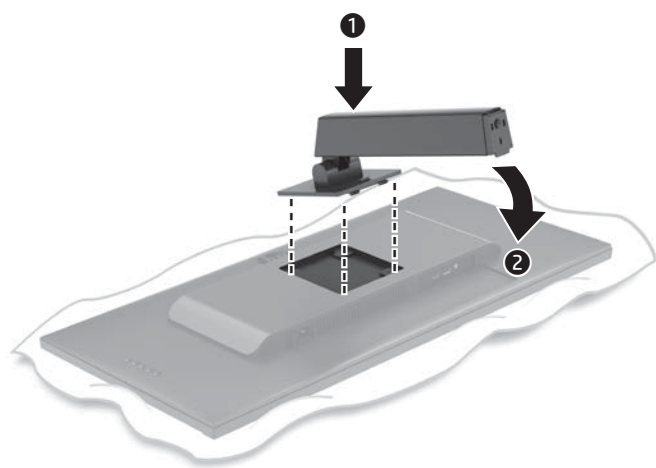

Quick Setup

Maximum resolution: 3440 × 1440 @ 165 Hz

1 A

B

2

3

4

5