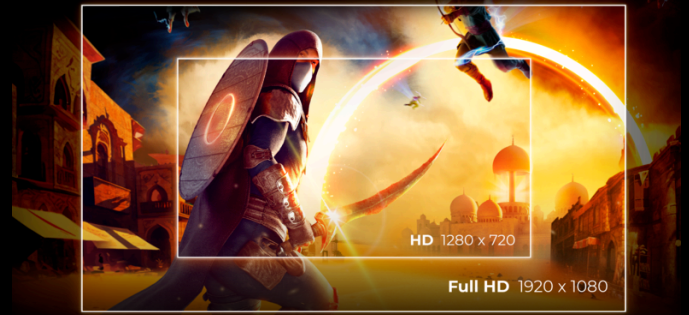

FHD RESOLUTION

Want to watch a Blu-ray movie in full quality, enjoy games in high resolution or read crisp text in office applications? Thanks to its Full HD resolution of 1920 x 1080 pixels, this monitor lets you do just that. Whatever you are viewing, with Full HD it will be displayed in rich detail without requiring a high-end graphics card or consuming a lot of your system's resources.

FAST VA

Experience the visuals like never before with the AGON BY AOC monitor. Its deep blacks and high contrast ratios make the visuals pop, especially in darker game scenes. The fast VA is not just about visuals, it's about precision. With its fast response times, the action remains fluid and clear, even during the most intense gameplay, leaving you impressed and satisfied. From FPS action games to the immersive worlds of atmospheric RPGs, the AGON by AOC monitor is your gateway to a heightened gaming experience. The monitor's swift performance and rich colors will elevate your gameplay.