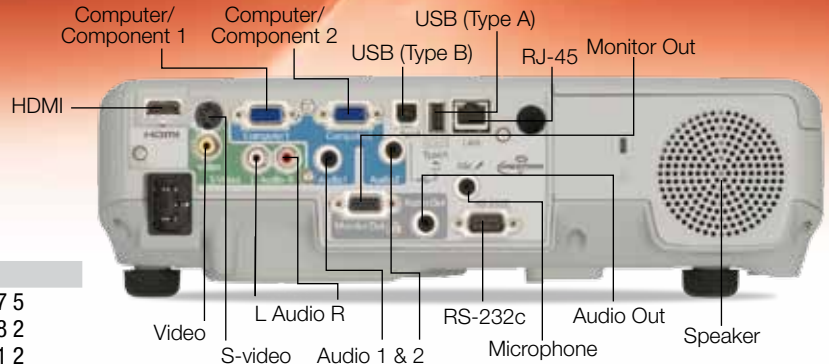

PowerLite® 95 and 96W

Multimedia Projectors

Product Name	Product Code	UPC
PowerLite 95 projector	V11H383020	0 10343 88037 5
PowerLite 96W projector	V11H384020	0 10343 88038 2
Genuine Epson lamp	V13H010L60	0 10343 88041 2
Replacement air filter	V13H134A29	0 10343 88051 1

Specifications

Projection System
Epson 3LCD, 3-chip technology

Projection Method
Front/rear/ceiling mount

Driving Method
Epson Poly-silicon TFT Active Matrix

Pixel Number
95: 786,432 dots (1024 x 768) x 3
96W: 1,024,000 dots (1280 x 800) x 3

White Light Output¹
95: 2600 lumens (ISO 21118 standard)
96W: 2700 lumens (ISO 21118 standard)

Color Light Output¹
95: 2600 lumens
96W: 2700 lumens

Aspect Ratio
95: 4:3
96W: 16:10

Native Resolution
95: 1024 x 768 (XGA)
96W: 1280 x 800 (WXGA)

Resize
640 x 480 (VGA), 800 x 600 (SVGA),
1024 x 768 (XGA/96W only), 1152 x 864
(SXGA), 1280 x 800 (WXGA/95 only),
1280 x 960 (SXGA2), 1280 x 1024 (SXGA3),
1280 x 768 (WXGA 60-1/95 only), 1360 x 768
(WXGA 60-2), 1440 x 900 (WXGA+),
1400 x 1050 (SXGA+), 1600 x 1200 (UXGA)

Lamp Type
200 W UHE (E-TORL)

Lamp Life³
Up to 6000 hours (ECO Mode)
Up to 5000 hours (Normal Mode)

Throw Ratio Range
95: 1.48 – 1.77
96W: 1.30 – 1.56

Size (projected distance)
95: 30" to 300" (0.9 to 9.0 m)
96W: 33" to 318" (0.9 to 9.0 m)

Keystone Correction Automatic
Vertical ± 30 degrees

Keystone Correction Manual
Horizontal ± 30 degrees

Mac Connectivity
Projector is Mac compatible via USB, DVI to
HDMI or VGA adapter (not included)

Contrast Ratio
Up to 2000:1

Color Reproduction
16.77 million colors

Projection Lens

Type
Manual optical zoom/Manual focus

F-number
1.58 – 1.72

Focal Length
16.9 mm – 20.28 mm

Zoom Ratio
Optical zoom 1.0 – 1.2

Other

Display Performance
NTSC: 480 lines
PAL: 576 lines
(Depends on observation of the multi-burst
pattern)

Input Signal
NTSC/NTSC4.43/PAL/M-PAL/N-PAL/PAL60/
SECAM

Interfaces
Computer/component video: D-sub 15 pin x 2
S-video: Mini DIN x 1
Composite video: RCA (Yellow) x 1
Audio in: RCA x 1 (L and R)
Mini stereo x 2
USB connector: Type B x 1 (USB display, audio
and mouse control)
USB connector: Type A x 1 (USB memory/
document camera)
HDMI x 1
RJ-45 x 1
Serial: RS-232c x 1
Monitor out: D-sub 15 pin x 1
Audio out: Mini stereo x 1
Microphone: Mini stereo x 1
Wireless LAN port: 802.11 b/g/n (optional –
module sold separately)

Speaker
16 W (mono)

Operating Temperature
41° to 95° F (5° to 35° C)

Power Supply Voltage
100 – 240 V ± 10%, 50/60 Hz

Power Consumption
95: 312 W
96W: 313 W
0.3 W Standby (communication off)

Fan Noise
33 dB (Normal Mode)
28 dB (ECO Mode)

Security
Kensington-style lock provision
Padlock and security cable hole
Password protect function

Dimensions (W x D x H)

Including feet: 13.6" x 10.3" x 4.2"
Excluding feet: 13.6" x 10.3" x 3.7"

Weight
95: 7.0 lb
96W: 7.2 lb

Remote Control

Features
Source search, video, LAN, computer, USB,
power, aspect, color mode, volume, e-zoom,
A/V mute, freeze, menu, page up and down,
help, auto, mouse functions, user, esc

Operating Angle
Right/left: ± 30 degrees
Upper/lower: ± 30 degrees

Operating Distance
19' (6 m)

Support