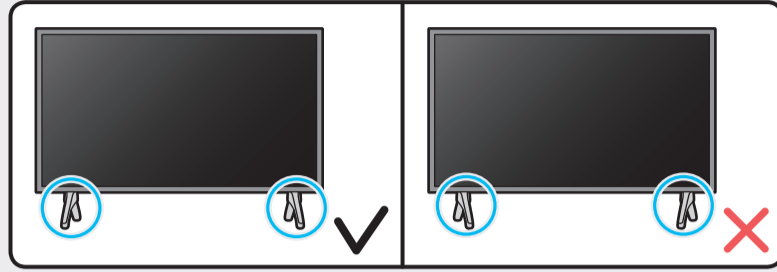

4

5

43"

50"-75"

6

43"-55"

58"-75"

SAMSUNG

QUICK SETUP GUIDE

Scan this QR code with your smart phone to see helpful videos.

Holder-Cable

HDMI-Cable

Power Cable

Samsung Smart Remote / Batteries (AAA x 2)

User Manual / Regulatory Guide

43"
-
50"