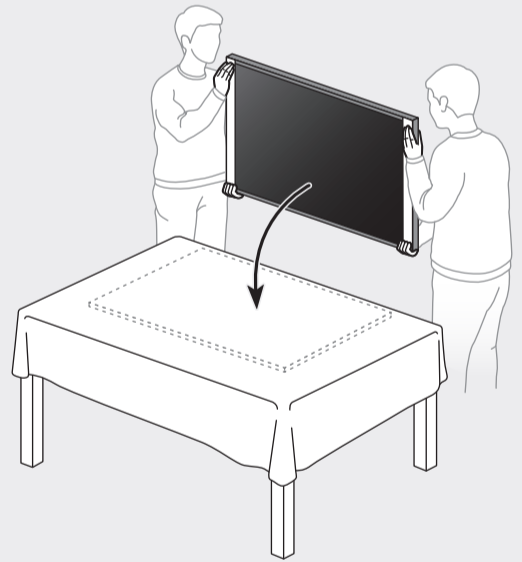

43"
-
50"

1

2

43"

50"

3

55"

1

2

3

58"
-
75"

1

2

3