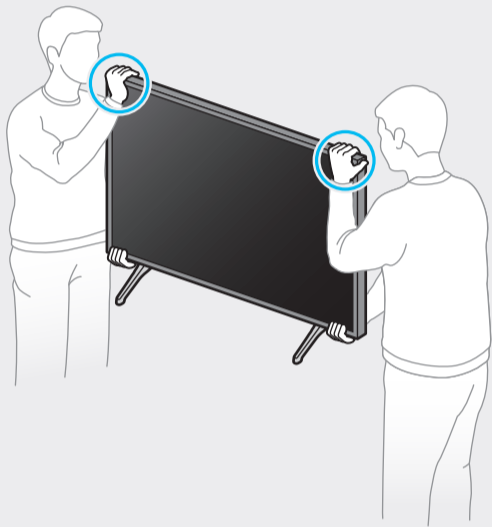

4

5

43"

50"-75"

6

43"-55"

58"-75"

SAMSUNG

QUICK SETUP GUIDE

Scan this QR code with your smart phone to see helpful videos.