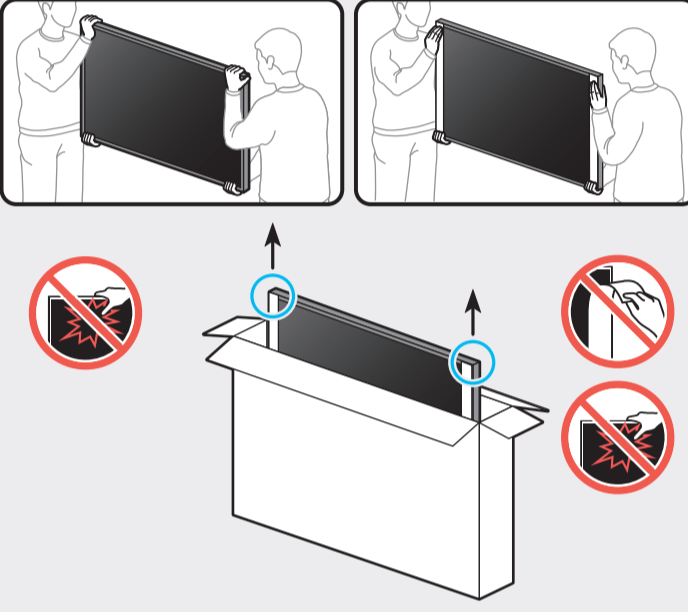

43"
-
50"

1

2

43"

50"

3

55"

1

2

3

58"
-
75"

1

2

3