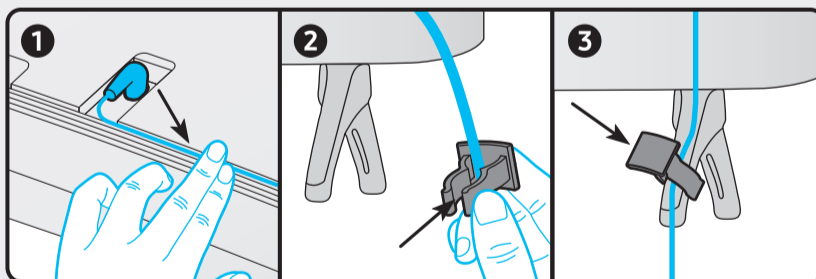

4

5

43"

50"-75"

6

43"-55"

58"-75"

SAMSUNG

QUICK SETUP GUIDE

Scan this QR code with your smart phone to see helpful videos.