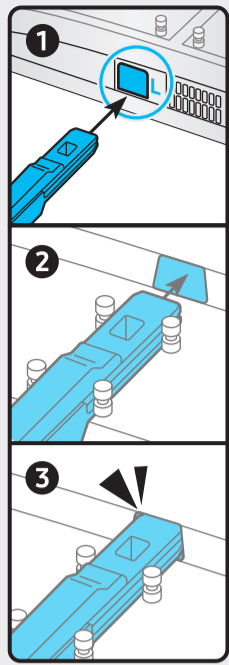

4

5

43"

50"-75"

6

43"-55"

58"-75"

SAMSUNG

QUICK SETUP GUIDE

Scan this QR code with your smart phone to see helpful videos.

Holder-Cable

HDMI-Cable

Power Cable

Samsung Smart Remote / Batteries (AAA x 2)

User Manual / Regulatory Guide

43"
-
50"