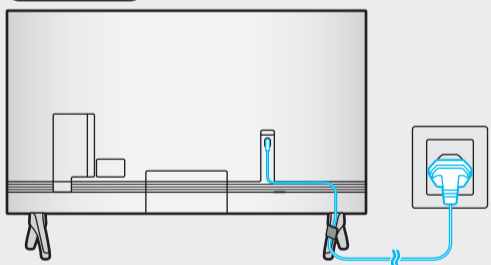

4

5

43"

50"-75"

6

43"-55"

58"-75"

SAMSUNG

QUICK SETUP GUIDE

Scan this QR code with your smart phone to see helpful videos.

Holder-Cable

HDMI-Cable

Power Cable

Samsung Smart Remote / Batteries (AAA x 2)

User Manual / Regulatory Guide

43"
-
50"