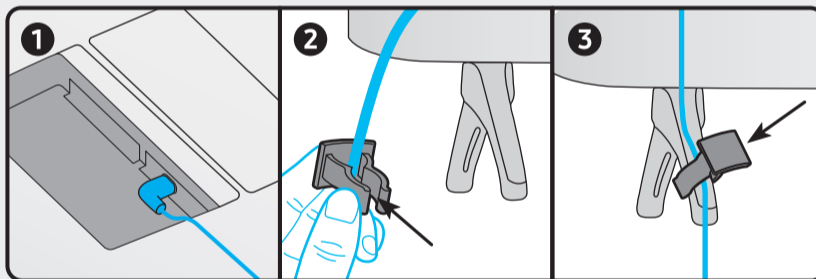

4

5

43"

50"-75"

6

43"-55"

58"-75"

SAMSUNG

QUICK SETUP GUIDE

Scan this QR code with your smart phone to see helpful videos.

Holder-Cable

HDMI-Cable

Power Cable

Samsung Smart Remote / Batteries (AAA x 2)

User Manual / Regulatory Guide

43"
-
50"