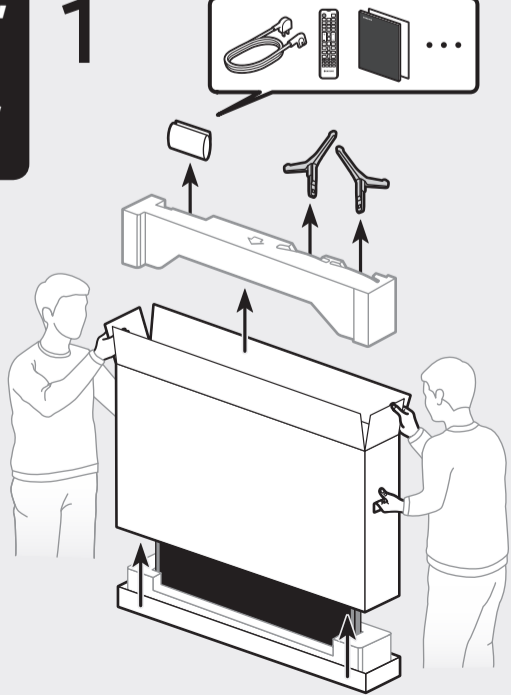

43"
-
50"

1

2

43"

50"

3

55"

1

2

3

58"
-
75"

1

2

3