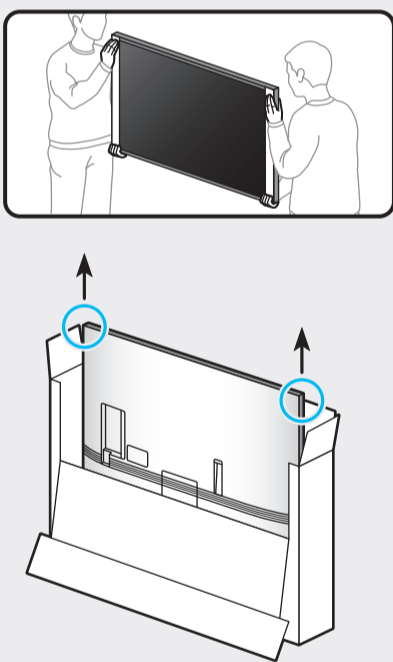

QUICK SETUP GUIDE

Scan this QR code with your smart phone to see helpful videos.

Holder-Cable

HDMI-Cable

Power Cable

Samsung Smart Remote / Batteries (AAA x 2)

User Manual / Regulatory Guide

43"
-
50"

1

2

43"

50"

3

55"

1

2