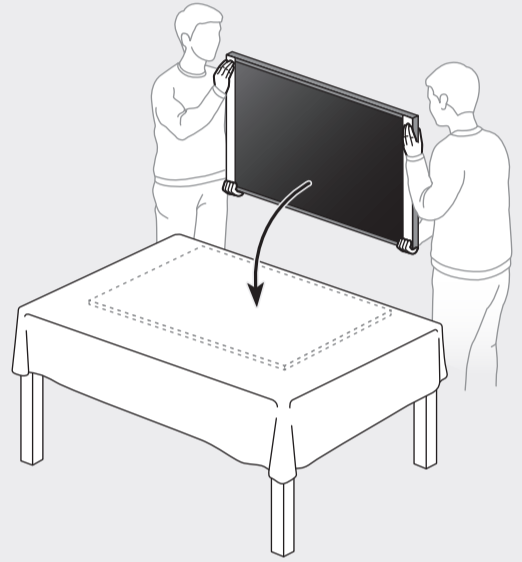

43"
-
50"

1

2

43"

50"

3

55"

1

2

3

58"
-
75"

1

2

3