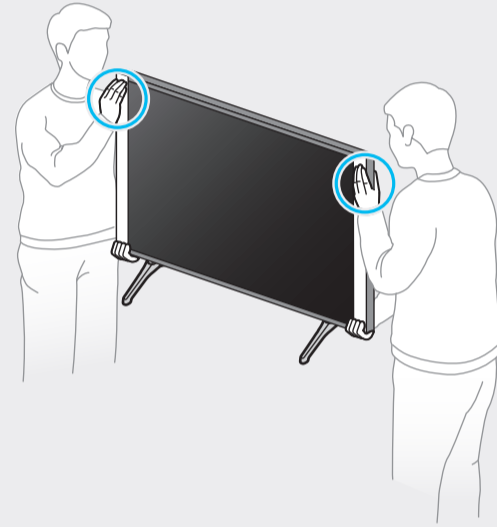

4

5

43"

50"-75"

6

43"-55"

58"-75"

SAMSUNG

QUICK SETUP GUIDE

Scan this QR code with your smart phone to see helpful videos.