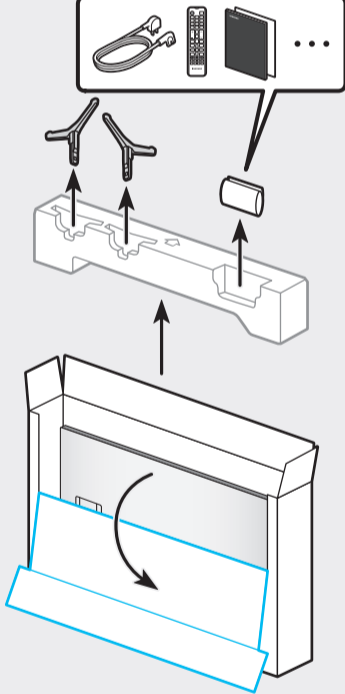

QUICK SETUP GUIDE

Scan this QR code with your smart phone to see helpful videos.

Holder-Cable

HDMI-Cable

Power Cable

Samsung Smart Remote / Batteries (AAA x 2)

User Manual / Regulatory Guide

43"
-
50"

1

2

43"

50"

3

55"

1

2