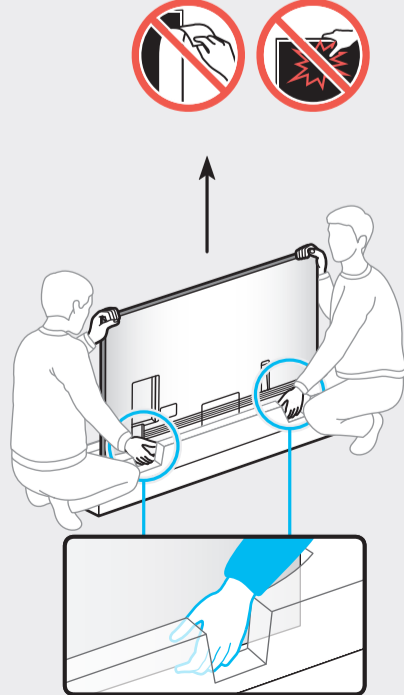

43"
-
50"

1

2

43"

50"

3

55"

1

2

3

58"
-
75"

1

2

3