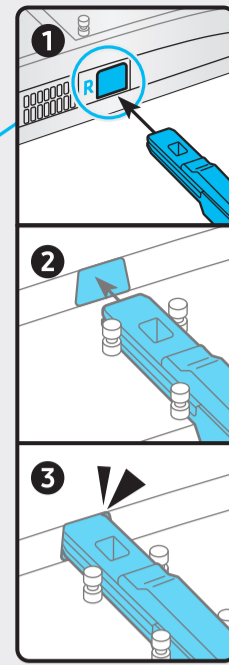

4

5

43"

50"-75"

6

43"-55"

58"-75"

SAMSUNG

QUICK SETUP GUIDE

Scan this QR code with your smart phone to see helpful videos.

Holder-Cable

HDMI-Cable

Power Cable

Samsung Smart Remote / Batteries (AAA x 2)

User Manual / Regulatory Guide

43"
-
50"