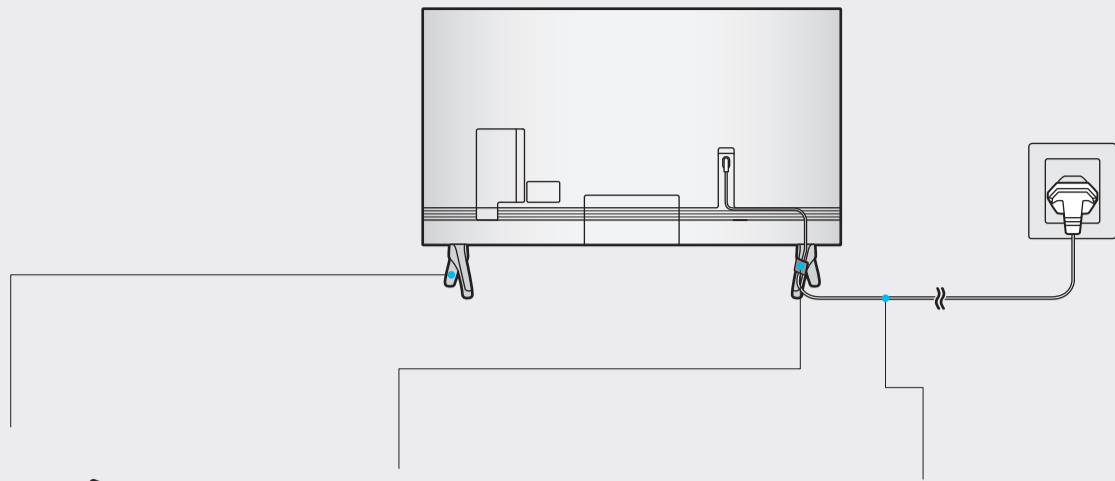

4

5

43"

50"-75"

6

43"-55"

58"-75"

SAMSUNG

QUICK SETUP GUIDE

Scan this QR code with your smart phone to see helpful videos.

Holder-Cable

HDMI-Cable

Power Cable

Samsung Smart Remote / Batteries (AAA x 2)

User Manual / Regulatory Guide

43"
-
50"