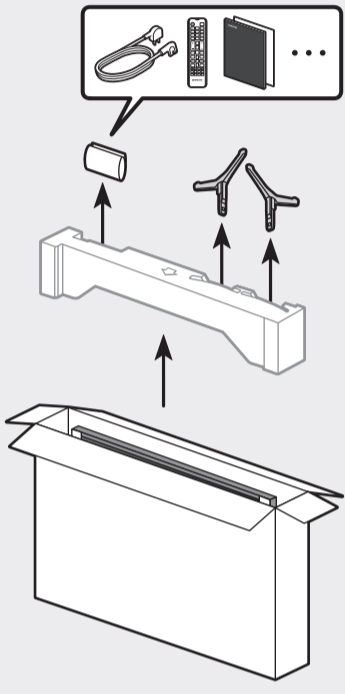

43"
-
50"

1

2

43"

50"

3

55"

1

2

3

58"
-
75"

1

2

3