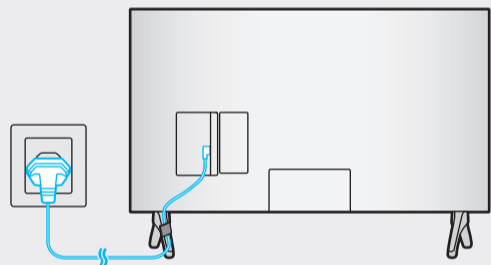

4

5

43"

50"-75"

6

43"-55"

58"-75"

SAMSUNG

QUICK SETUP GUIDE

Scan this QR code with your smart phone to see helpful videos.

Holder-Cable

HDMI-Cable

Power Cable

Samsung Smart Remote / Batteries (AAA x 2)

User Manual / Regulatory Guide

43"
-
50"