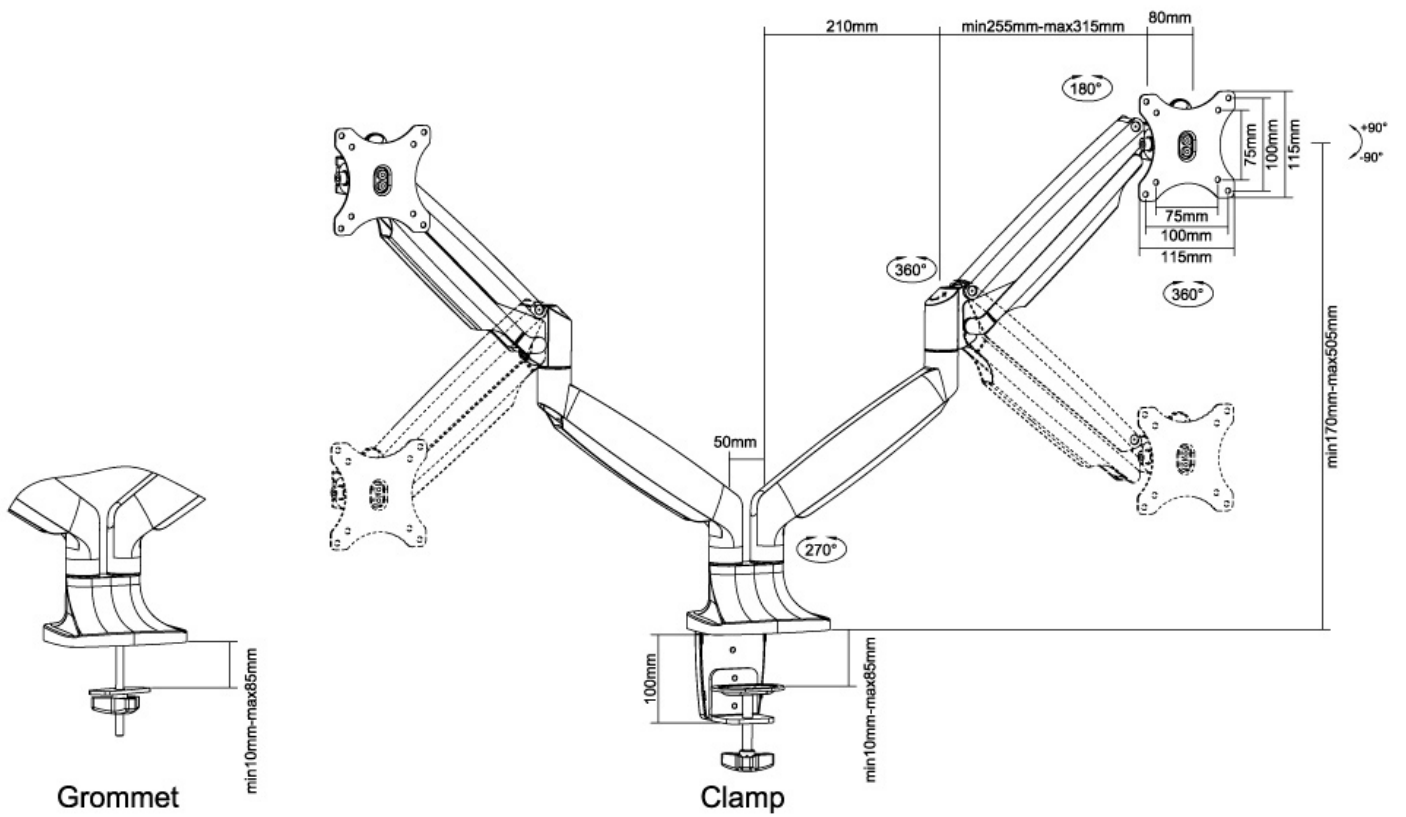

NM-D750DWHITE

NEOMOUNTS SELECT MONITOR DESK MOUNT

Neomounts