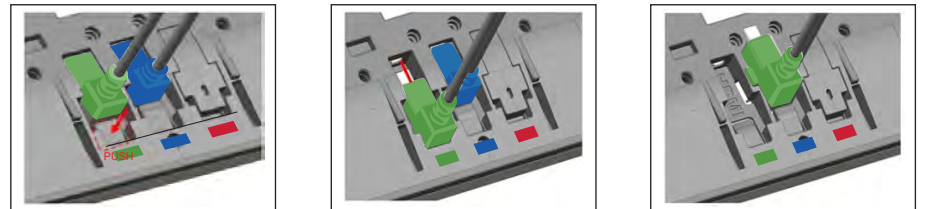

MIMO PLANKTON Assembly Instructions

1. Components

SCREEN

Stand

Hinge cover

Cable cover

HDMI Cable

USB Cable 3.0

Power Cable

USB (DC)

Stand screws

Cable cover screws

MIMO PLANKTON Assembly

2. Assembly Instructions

1) Cable Assembly

2) Stand Assembly

3) Cable Arrangement & Cable cover Assembly

4) Hinge cover Assembly

3. Cable Detachment

4. Cable Cap Detachment