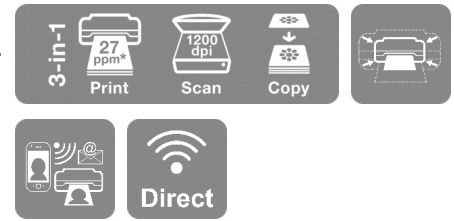

Expression Home XP-257

DATASHEET / BROCHURE

Save money, space and time with this small-in-one featuring Wi-Fi Direct, individual inks and mobile printing.

Looking for an affordable, stylish and easy-to-use printer? This one is sure to tick all the boxes, plus it's compact, produces high-quality prints and is capable of mobile printing with Wi-Fi, Wi-Fi Direct and a range of compatible apps.

Stylish small-in-one

Don't let a printer impact your decor - our stylish and compact small-in-one range is designed to integrate into the home. This affordable model efficiently uses your space combining printing, scanning and copying facilities in one unit.