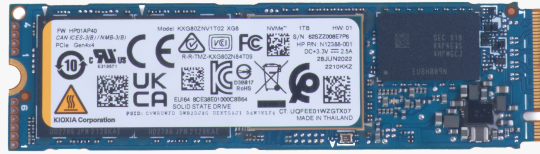

HP 1TB PCIe-4x4 Solid State Drive

The Speed and Space You Need

Upgrade your capacity for uninterrupted, undeterred, unbelievably fast speed and high performance with this HP 1 TB PCIe-4x4 NVMe Solid State Drive.¹ Make way for everything you need to get done, at once, with state-of-the-art processing power.

*Product image may differ from actual product

More Storage, More Everything

Expand your laptop's storage for speed, space, and seamless productivity. With the HP 1 TB PCIe-4x4 NVMe Solid State Drive, you'll have plenty of room to work, play, and multitask with ease.¹ Open your workspace for more and start thinking about storage less.