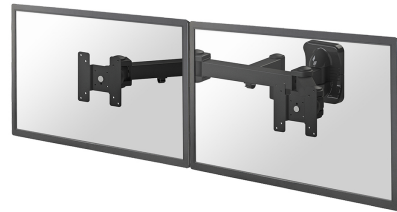

FPMA-W960D

NEOMOUNTS BY NEWSTAR TV/MONITOR WALL

SPECIFICATIONS

GENERAL

Min. screen size*	10 inch
Max. screen size*	27 inch
Min. weight	0 kg (per screen)
Max. weight	6 kg (per screen)
Screens	2
VESA minimum	75x75 mm
VESA maximum	100x100 mm
Distance to wall	20,7-47 cm

Neomounts

Neomounts

Neomounts by Newstar TV/Monitor Wall Mount (Full Motion) for TWO 10"-27" Screens - Black

The Neomounts by Newstar FPMA-W960D is a tilt-, swivel and rotatable wall mount for two flat screens up to 27". This mount is a great choice when you want the ultimate viewing flexibility with your flat screen. Effortless pull the display out from the wall, position it in almost any direction, turn it around corners and then smoothly return it to the wall when finished.

Neomounts by Newstars' tilt (180°), rotate (360°) and swivel (180°) technology allows the mount to change to any viewing angle to fully benefit from the capabilities of the flat screen. The mount is easily depth adjustable from 20,7 to 47 centimetres. Cable management conceals and routes cables from mount to flat screen. Hide your cables to keep living room, bedroom or home cinema installation nice and tidy.

Neomounts by Newstar FPMA-W960D has three pivot points and is suitable for screens up to 27" (69 cm). The weight capacity of this product is 6 kg each screen. The wall mount is suitable for screens that meet VESA hole pattern 75x75 to 100x100 mm. Different hole patterns can be covered using Neomounts by Newstar VESA adapter plates.