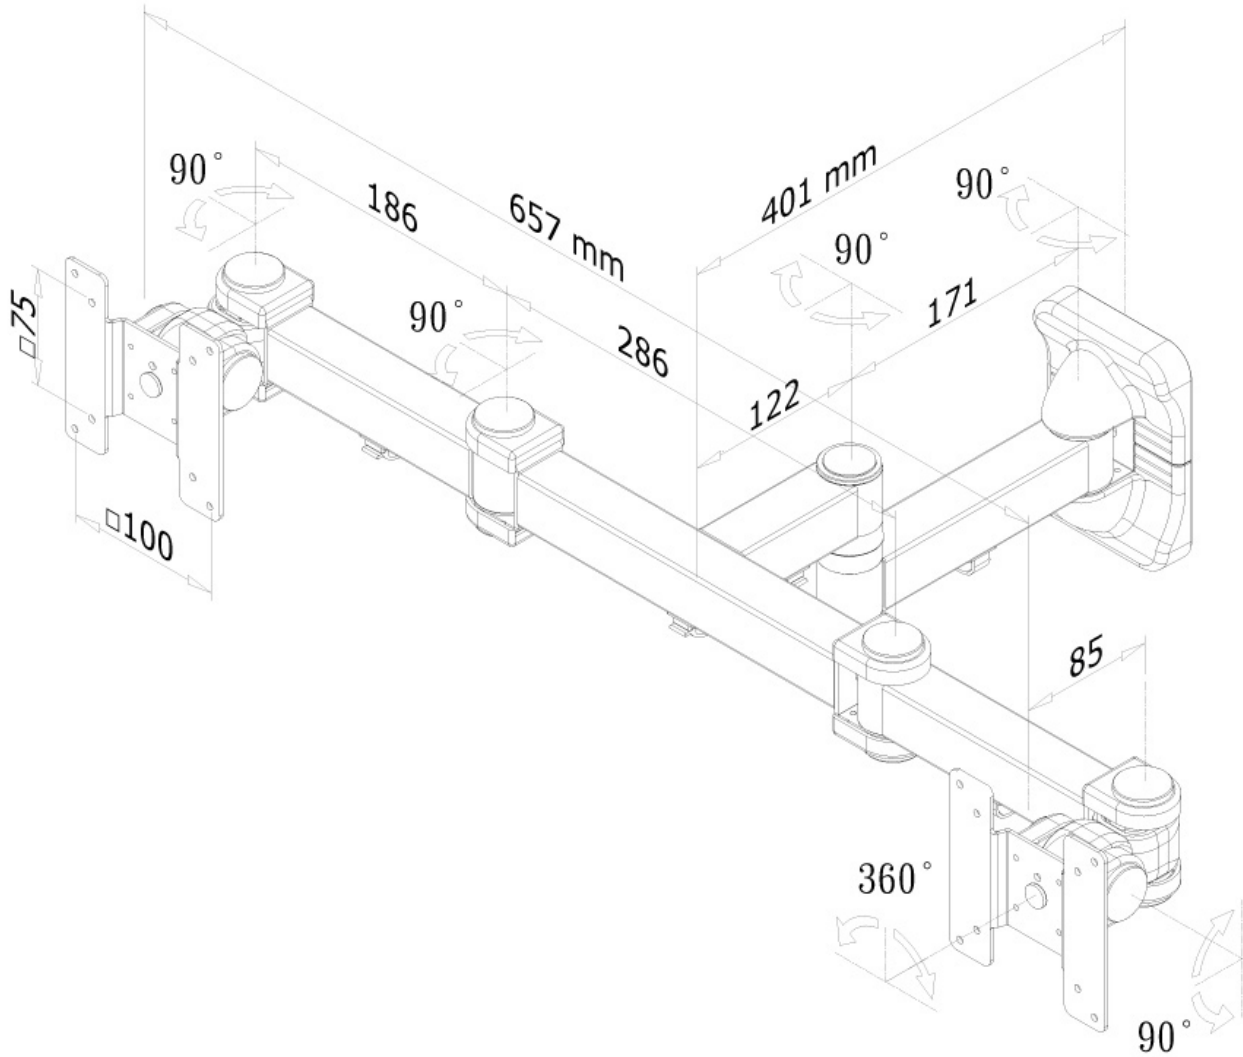

FPMA-W960D

NEOMOUNTS BY NEWSTAR TV/MONITOR WALL

Neomounts