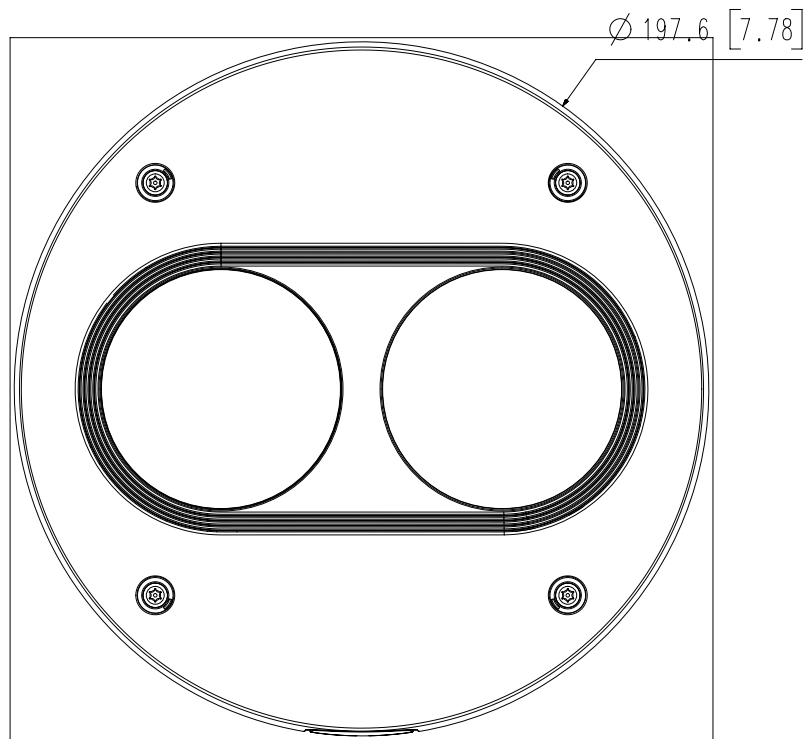

A2

© Hanwha Techwin Co., Ltd. All rights reserved.

3	-	
2	PNM-7002VD	'20.09.16
1	PNM-9000VD	'19.06.04
No.	MODEL NAME	DATE
Unit:mm[inch]		SCALE:1/1