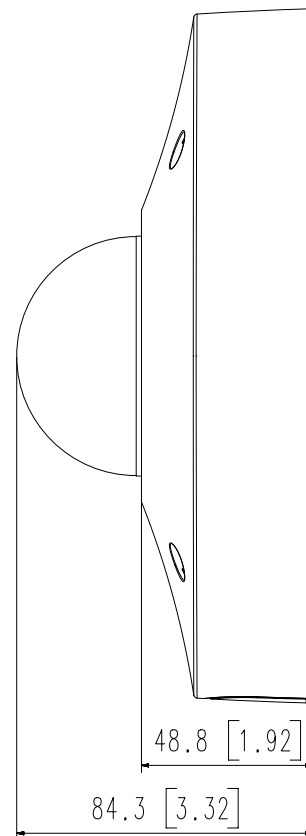

A2

© Hanwha Techwin Co., Ltd. All rights reserved.

3	-	
2	PNM-7002VD	'20.09.16
1	PNM-9000VD	'19.06.04
No.	MODEL NAME	DATE
Unit:mm[inch]		SCALE:1/1