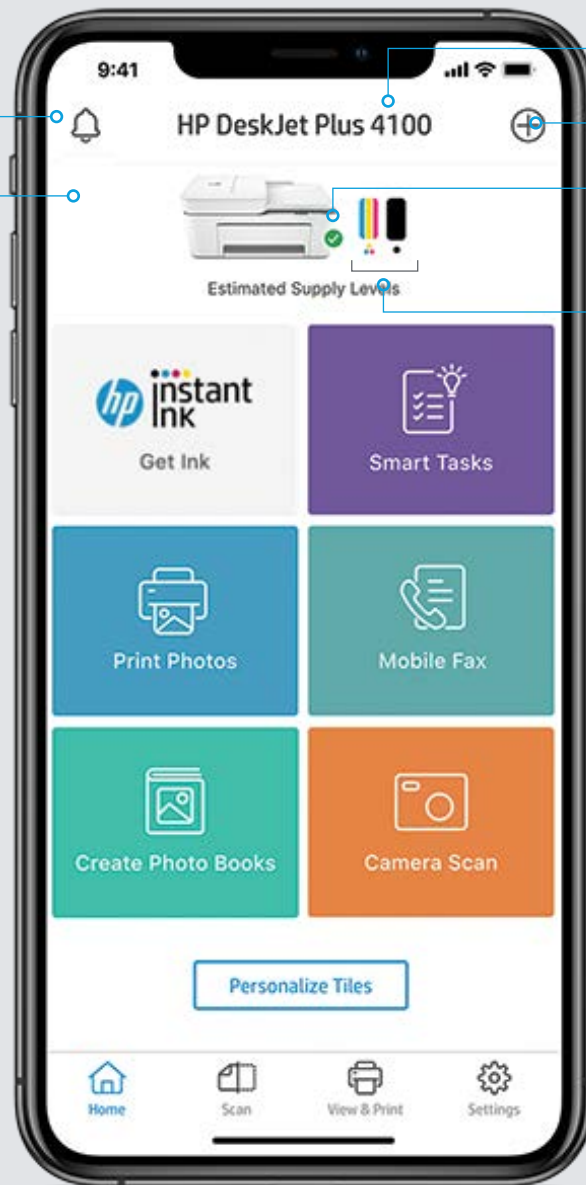

HP Smart app

Productivity, creativity, and learning at your fingertips

Get the freedom to work anywhere with the HP Smart app—best-in-class mobile print app.^{1,2} Print, scan, copy, and send a secure mobile fax from your phone, and save time with customisable shortcuts. Plus, with HP Instant Ink, your printer automatically orders ink before you run out.⁵

Fast setup from your mobile or PC—no cables or CD

HP Smart app feature highlights

Notifications bell

Printer carousel

Monitor your printer's connection status and supply levels.

Supplies ordering

Order cartridges or sign up with HP Instant Ink, HP's ink delivery service that can save you up to 70% on ink.⁴

Personalise Tiles

Select the tiles you want displayed.

Printer name

Add printer

Printer Status

(greyed out printer when not connected)

Ink levels

Smart Tasks

Create customisable shortcuts to scan, print, share, and email—all with a single tap.

Mobile Fax

Save time by sending a secure mobile fax from your smartphone, tablet, or PC.

Camera Scan

Scan it, share it, print it, save it—all with your smartphone.