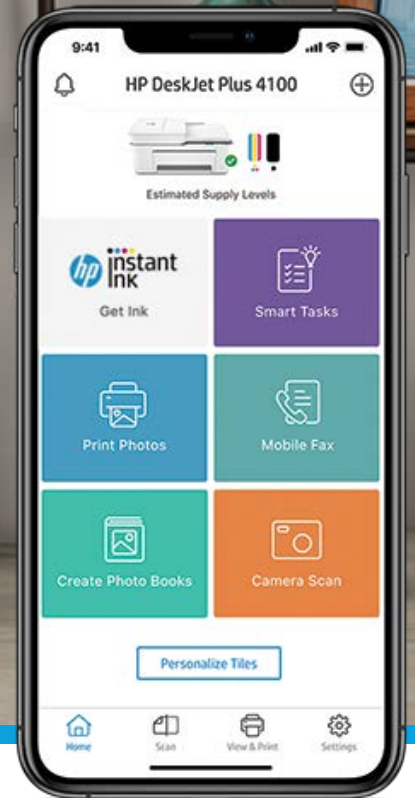

HP Smart app

Productivity, creativity, and learning at your fingertips

Get the freedom to work anywhere with the HP Smart app—best-in-class mobile print app.^{1,2} Print, scan, copy, and send a secure mobile fax from your phone, and save time with customisable shortcuts. Plus, with HP Instant Ink, your printer automatically orders ink before you run out.⁵

Send documents and photos to your printer from anywhere

Send a secure mobile fax from your smartphone, tablet, or PC

Customise photos with easy-to-use editing tools

Keep learning and playing with printable activities

High-quality scanning from your smartphone

Organise documents 50% faster with Smart Tasks—the first mobile print app that automates scanning tasks³

Save money and never run out of ink with Instant Ink—HP's ink delivery service⁵

Fast setup from your mobile or PC—no cables or CD

HP Smart app feature highlights

Notifications bell

Printer carousel

Monitor your printer's connection status and supply levels.

Supplies ordering

Order cartridges or sign up with HP Instant Ink, HP's ink delivery service that can save you up to 70% on ink.⁴