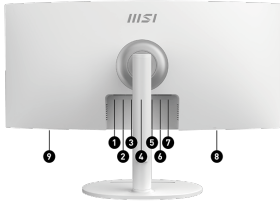

CERTIFICATES	CB/CE
Compatibility	PC, Mac, PS5™, PS4™, Xbox, Mobile, Notebook *All trademarks and the registered trademarks are the property of their respective owners.
NOTE	HDMI™: 3440 x 1440 (Up to 100Hz) DisplayPort: 3440 x 1440 (Up to 120Hz) Type-C: 3440 x 1440 (Up to 120Hz) HDMI™ CEC Support Adobe RGB, DCI-P3 and sRGB follow CIE1976 Standard
ACCESSORIES	1x DisplayPort 1.2a cable, 1x USB 3.2 Gen 1 Type-B to A cable, 1x Power Adaptor, 1x Power Cord, 1x Quick Guide, 4x VESA Wall Mount Screws

CONNECTIONS

1. 1x DC Jack
2. 1x Headphone-out
3. 2x HDMI 2.0b
4. 1x DisplayPort 1.4a
5. 1x Type-C (DP Alt.) w/ 98W PD
6. 1x USB 5Gbps Type-B
7. 2x USB 5Gbps Type-A
8. 1x Kensington Lock
9. OSD Button