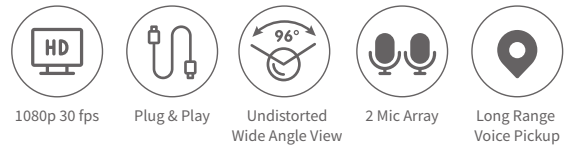

VISION+

The JPL Vision+ is a compact USB webcam with built-in dual stereo microphones and full HD glass lens. The webcam has a hinged bracket so it can be placed above your computer to allow long distance face to face meetings from your conference room or home office.

Compatible with all major softphones.