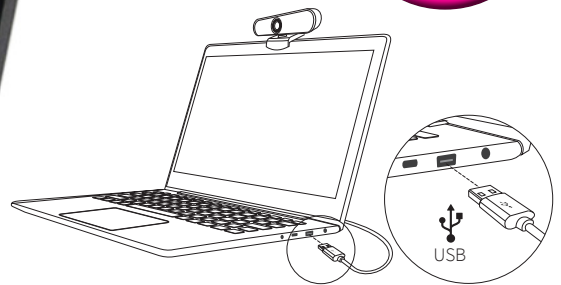

## VISION+

The JPL Vision+ is a compact USB webcam with built-in dual stereo microphones and full HD glass lens. The webcam has a hinged bracket so it can be placed above your computer to allow long distance face to face meetings from your conference room or home office.

## Overview

Features	1080p HD 30fps CMOS Camera
	Plug & Play solution - No software downloads needed
	Ideal Office and Work at Home solution
	Two microphones - Built in dual stereo
	Full HD glass lens - No optical distortion
	96° Wide angle field of view
	Full Duplex communication mode
	Privacy Lens Cover included
	USB-A connectivity
	USB-A to USB-C cable included
	Desk mount, monitor mount or tripod option
	AEC – Automatic Echo Cancellation
	ANS – Automatic Noise Suppression
Certifications	FCC, CE, RoHS, REACH
Dimensions	127.7 x 55.3 x 50mm
Warranty	24 Month repair or replacement warranty
MOQ	Master Shipping Carton: 20
SKU:	575-335-001
EAN:	5060126958208