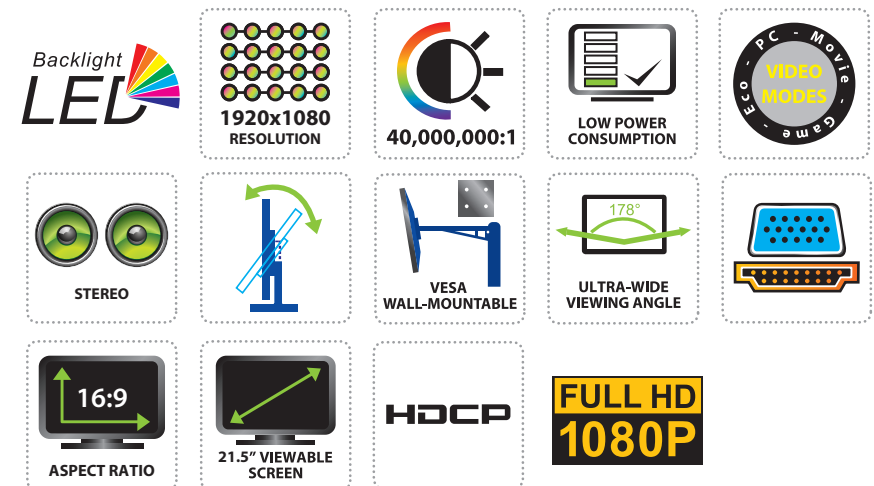

HANN S·G

by HANNspree

HS225HPB | EU

54,6cm / 21.5" Diagonal White LED-Backlight

- 1920 x 1080 WUXGA Resolution (54,6cm / 21.5" Diagonal)
- LED Backlight Monitor
- ULTRA-WIDE VIEWING ANGLE-178°/178°
- Full HD 1080P
- 40,000,000:1 Active Contrast
- VGA+HDMI Compatible Inputs
- Multi-Video Modes : PC / Movie / Game / ECO
- Built-In Stereo Speakers
- Tilt and Wall-Mountable (VESA)
- Low Power Consumption

HS225HPB | EU

54,6cm / 21.5" Diagonal White LED-Backlight

HANNES.G

by **HANNSpree**

EAN

LCD Panel	Display size	54,6cm / 21.5" Diagonal White LED-Backlight	
	Brightness	250cd/m2 (Typical)	
	Contrast	1000:1 (Typical) 40,000,000:1 (Active Contrast)	
	Pixel pitch	0.248(H) x 0.248(V)	
	Resolution (H x V)	1920 x 1080	
	Aspect Ratio	16:9	
	Response time	8ms	
	View angles LR,UD	H/V 178°/178°Ultra Wide Viewing Angle (IPS, ADS, PLS... type of panel)	
	Color	WARM,NATURE,COOL, User Mode	
	Panel surface	Anti-glare	
	Display colors	16.7M Colors	
	PC Input Range	Horizontal Freq.	30 to 83KHz
		Vertical Freq.	56Hz to 75Hz
Max. display frequency (Resolution H*V/Fv)		1920 x 1080 /60 Hz	
Interface	Input	D-Sub x 1, HDMI x1,PC Audio x1	
Output Terminal	Earphone	NA	
	Speaker	Yes	
Power	Consumption	On: 25 W; Standby<=0.5W, Off<=0.5W	
	AC Power Range	AC 100~240V, 50~60Hz	
	Power Mode Indicator Light	Power on : Green (LED) Power saving : Amber (LED)	
Operating Condition	Temperature	5°C ~ 35°C	
	Humidity	20% ~ 85%, non-condensing	
Physical	Dimension (W*D*H)	512.8 x 184.2 x 367.4mm	
	Packing Dimension (W*D*H)	571 x 118 x 416mm	
	Net weight	3.2Kg	
	Gross weight	4.12Kg	
	Tilt	0° ~ 20°	